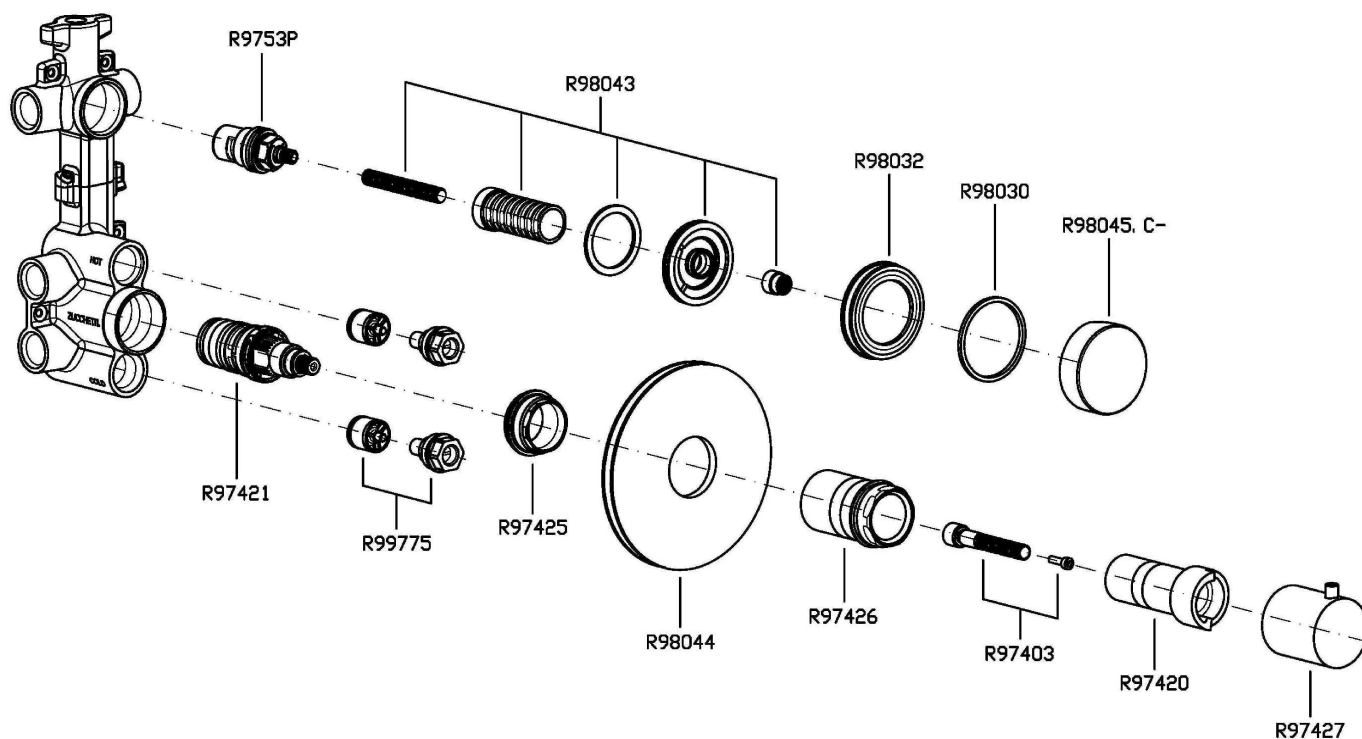

SAVOIR

ZSA659.CN

Esplosi / Exploded