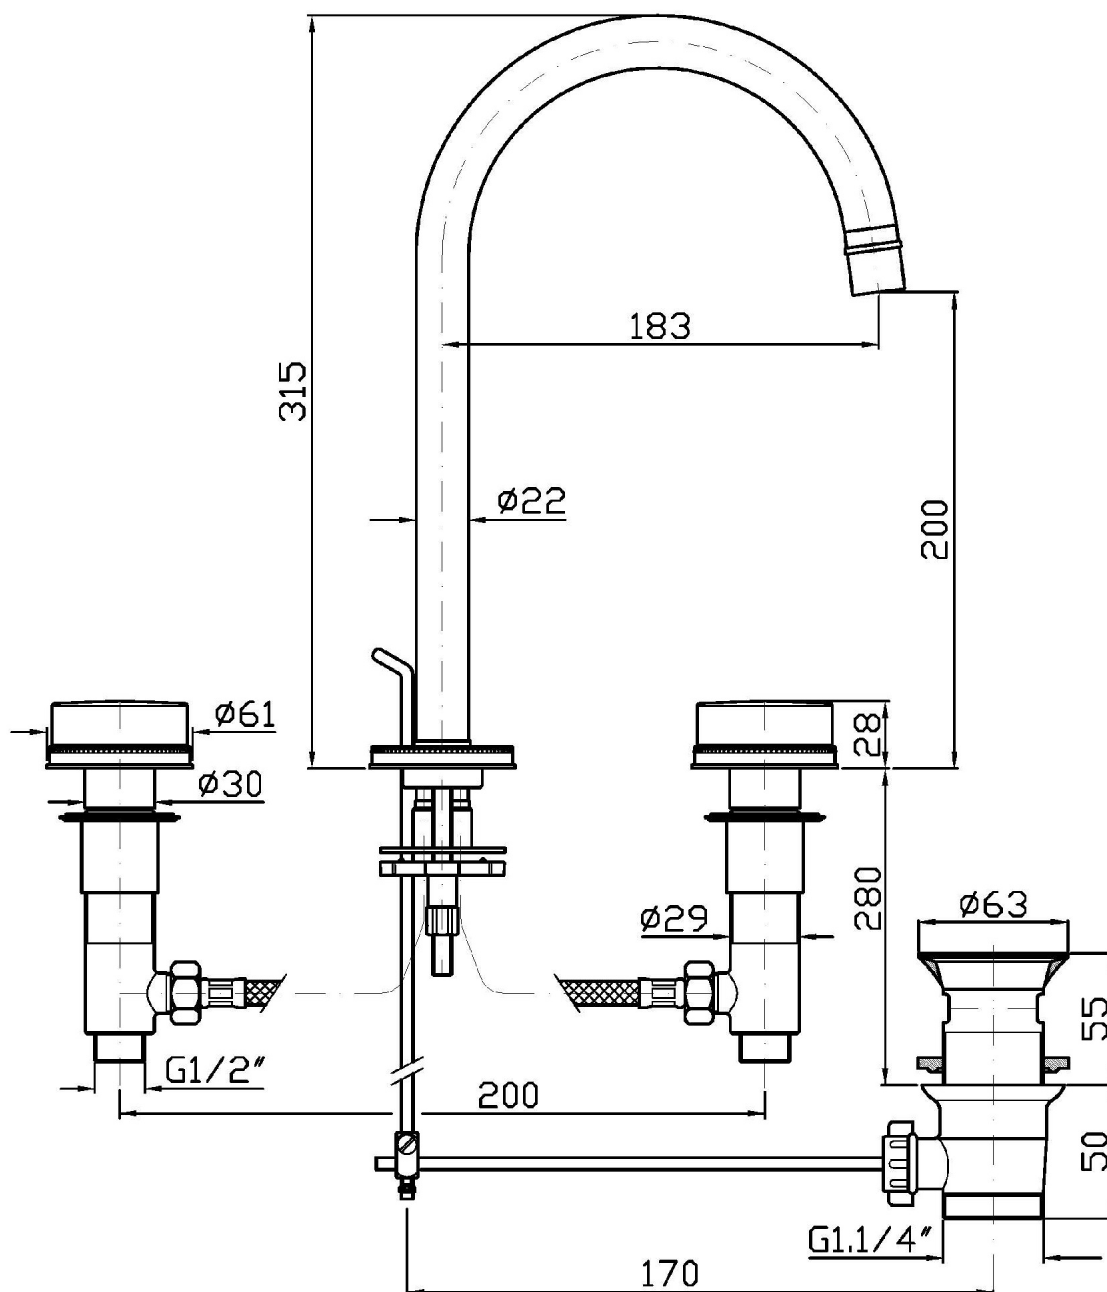

## SAVOIR

ZSA402.CN

Disegno Complessivo / Overall Drawing

## SAVOIR

ZSA402.CN Pesi e Misure / Weights and Sizes

Peso ( Kg ) Weight ( lb )	3,88 ( Kg )	8,55 ( lb )
Volume test ( dc3 ) - ( in3 )	11,01 ( dc3 )	671,87 ( in3 )
h ( mm ) - ( in )	90,00 ( mm )	3,54 ( in )
L1 ( mm ) - ( in )	335,00 ( mm )	13,19 ( in )
L2 ( mm ) - ( in )	365,00 ( mm )	14,37 ( in )