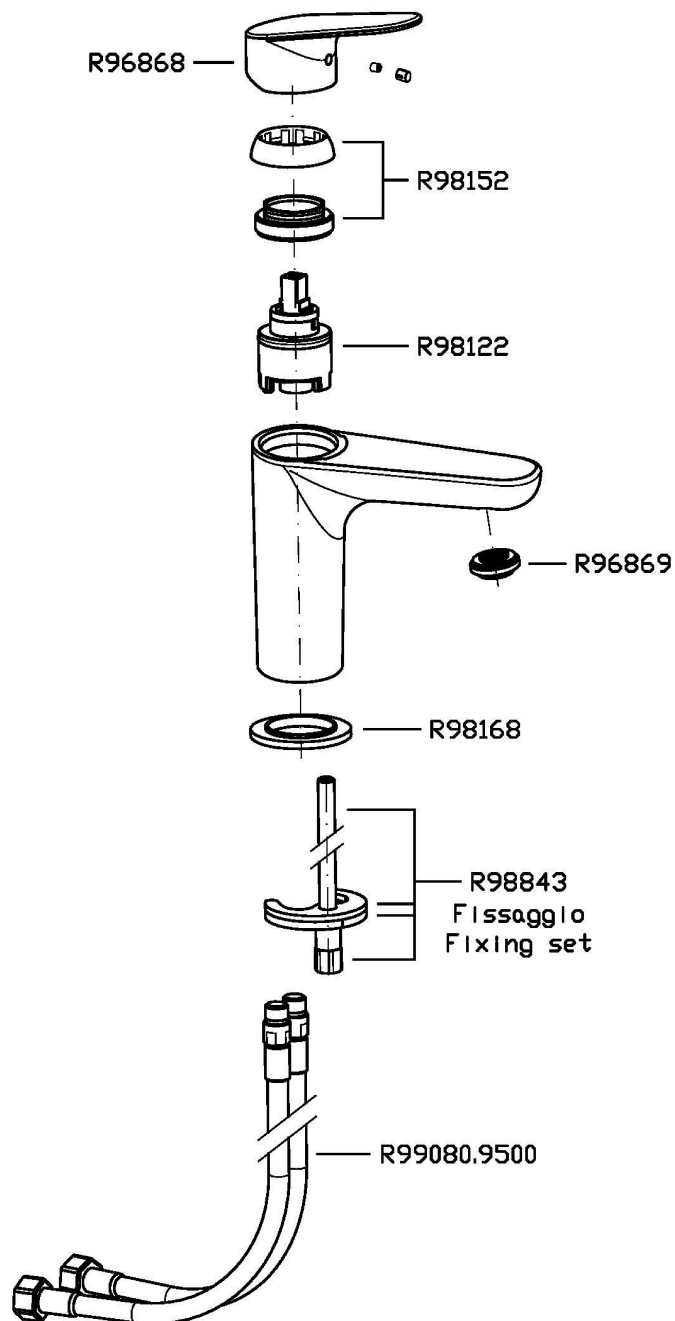

## RIVO

ZRV723

Disegno Complessivo / Overall Drawing

## RIVO

ZRV723

Esplosi / Exploded

## RIVO

ZRV723

Portate / Flowrates (lt/min)

PRESSIONE PRESSURE	1 BAR	2 BAR	3 BAR	4 BAR	5 BAR
P1 LAVABO BASIN	5	5,4	5,9	6	6
P2					
P3					
P4					
P5					

## RIVO

ZRV723

Pesi e Misure / Weights and Sizes

Peso ( Kg ) Weight ( lb )	1,54 ( Kg )	3,40 ( lb )
Volume test ( dc3 ) - ( in3 )	4,05 ( dc3 )	247,15 ( in3 )
h ( mm ) - ( in )	70,00 ( mm )	2,76 ( in )
L1 ( mm ) - ( in )	150,00 ( mm )	5,91 ( in )
L2 ( mm ) - ( in )	385,00 ( mm )	15,16 ( in )