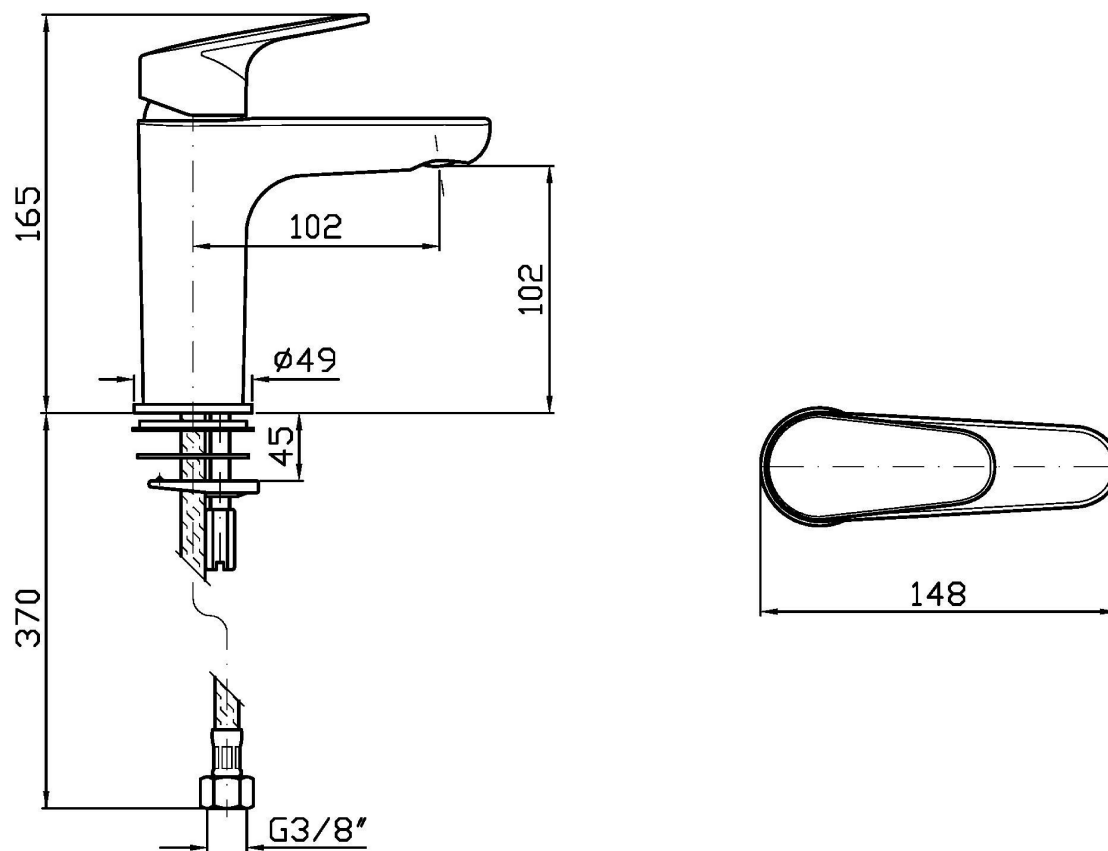

Single lever basin mixer with aerator, without pop-up waste, flexible tails.  
Water Saving - water flow rate of 6 L/min or less

## RIVO

ZRV723

Disegno Complessivo / Overall Drawing

## RIVO

ZRV723

Pesi e Misure / Weights and Sizes

Peso ( Kg ) Weight ( lb )	1,54 ( Kg )	3,40 ( lb )
Volume test ( dc3 ) - ( in3 )	4,05 ( dc3 )	247,15 ( in3 )
h ( mm ) - ( in )	70,00 ( mm )	2,76 ( in )
L1 ( mm ) - ( in )	150,00 ( mm )	5,91 ( in )
L2 ( mm ) - ( in )	385,00 ( mm )	15,16 ( in )