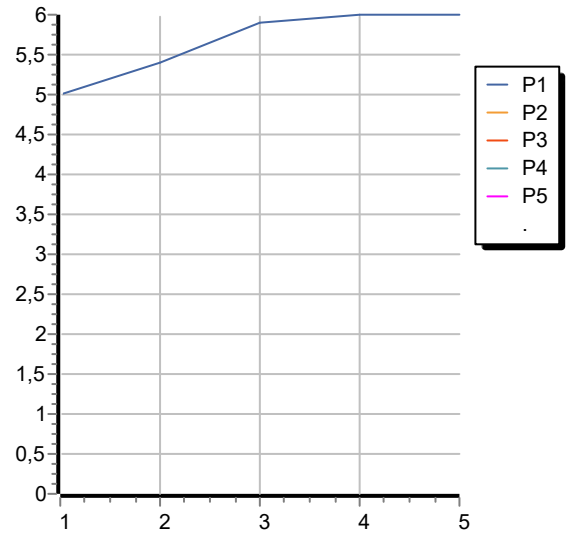

## RIVO

ZRV723

Portate / Flowrates (lt/min)

PRESSIONE PRESSURE	1 BAR	2 BAR	3 BAR	4 BAR	5 BAR
P1 LAVABO BASIN	5	5,4	5,9	6	6
P2					
P3					
P4					
P5					

## RIVO

ZRV723

Pesi e Misure / Weights and Sizes

Peso ( Kg ) Weight ( lb )	1,54 ( Kg )	3,40 ( lb )
Volume test ( dc3 ) - ( in3 )	4,05 ( dc3 )	247,15 ( in3 )
h ( mm ) - ( in )	70,00 ( mm )	2,76 ( in )
L1 ( mm ) - ( in )	150,00 ( mm )	5,91 ( in )
L2 ( mm ) - ( in )	385,00 ( mm )	15,16 ( in )