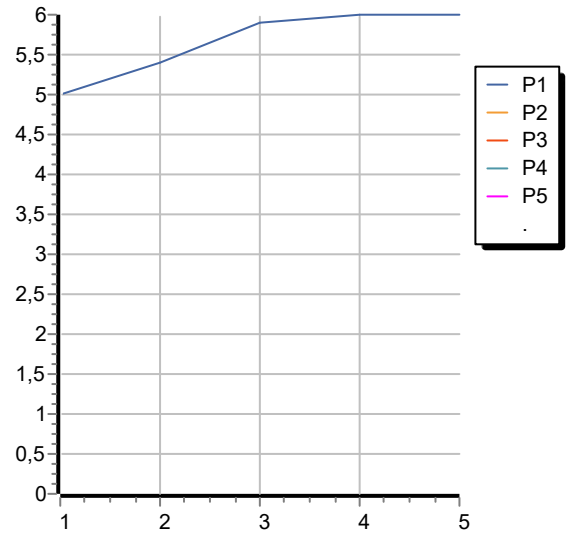

## RIVO

ZRV722

Portate / Flowrates (lt/min)

PRESSIONE PRESSURE	1 BAR	2 BAR	3 BAR	4 BAR	5 BAR
P1 LAVABO BASIN	5	5,4	5,9	6	6
P2					
P3					
P4					
P5					

## RIVO

ZRV722

Pesi e Misure / Weights and Sizes

Peso ( Kg ) Weight ( lb )	1,84 ( Kg )	4,06 ( lb )
Volume test ( dc3 ) - ( in3 )	4,05 ( dc3 )	247,15 ( in3 )
h ( mm ) - ( in )	70,00 ( mm )	2,76 ( in )
L1 ( mm ) - ( in )	150,00 ( mm )	5,91 ( in )
L2 ( mm ) - ( in )	385,00 ( mm )	15,16 ( in )