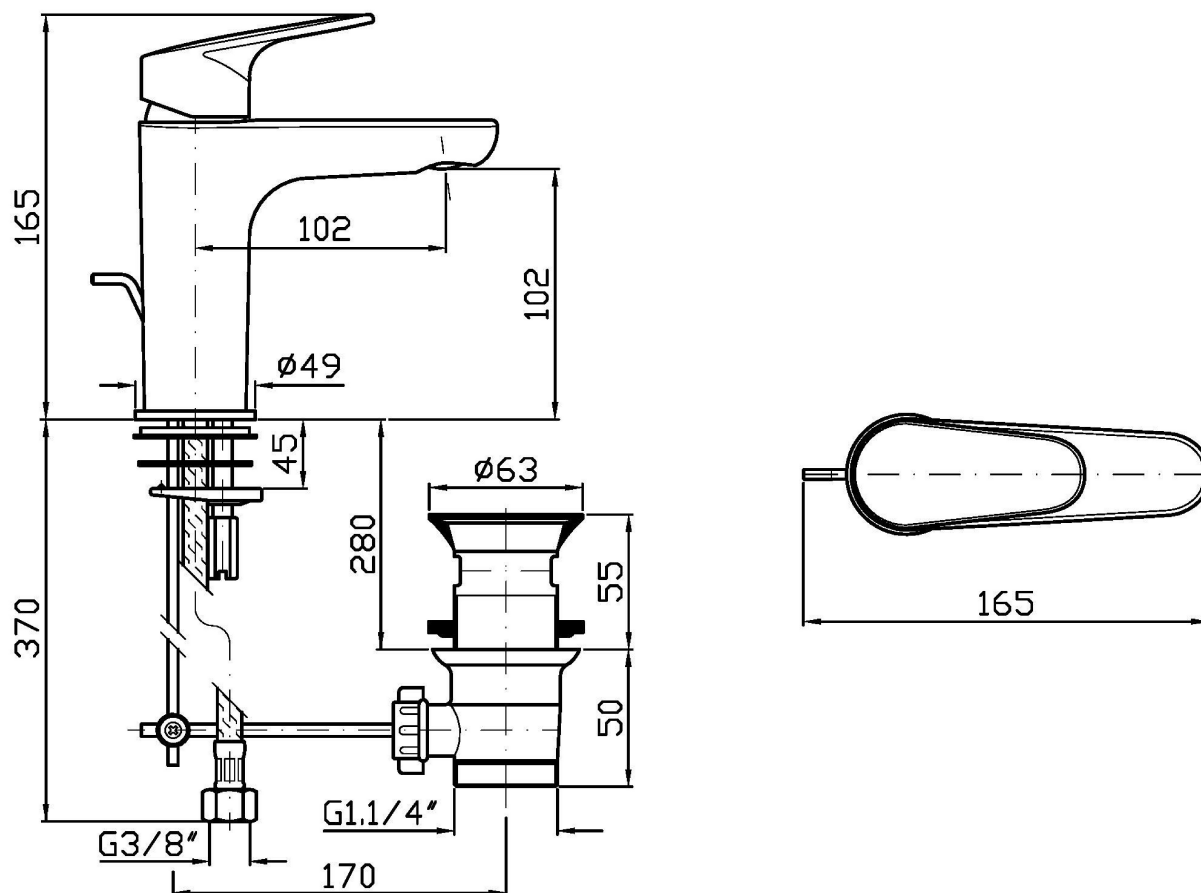

Single lever basin mixer with aerator, 1 ¼" pop-up waste, flexible tails.  
Water Saving - water flow rate of 6 L/min or less

## RIVO

ZRV722

Disegno Complessivo / Overall Drawing

## RIVO

ZRV722

Pesi e Misure / Weights and Sizes

Peso ( Kg ) Weight ( lb )	1,84 ( Kg )	4,06 ( lb )
Volume test ( dc3 ) - ( in3 )	4,05 ( dc3 )	247,15 ( in3 )
h ( mm ) - ( in )	70,00 ( mm )	2,76 ( in )
L1 ( mm ) - ( in )	150,00 ( mm )	5,91 ( in )
L2 ( mm ) - ( in )	385,00 ( mm )	15,16 ( in )