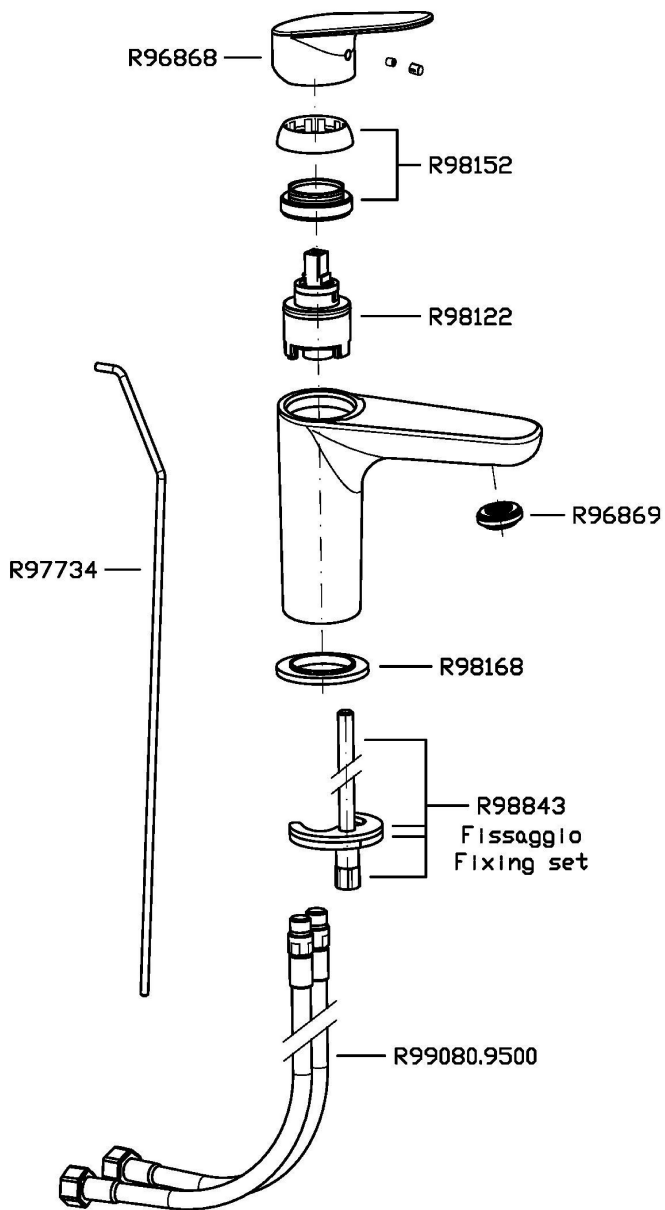

## RIVO

ZRV722

Disegno Complessivo / Overall Drawing

## RIVO

ZRV722

Portate / Flowrates (lt/min)

PRESSIONE PRESSURE	1 BAR	2 BAR	3 BAR	4 BAR	5 BAR
P1 LAVABO BASIN	5	5,4	5,9	6	6
P2					
P3					
P4					
P5					

## RIVO

ZRV722

Pesi e Misure / Weights and Sizes

Peso ( Kg ) Weight ( lb )	1,84 ( Kg )	4,06 ( lb )
Volume test ( dc3 ) - ( in3 )	4,05 ( dc3 )	247,15 ( in3 )
h ( mm ) - ( in )	70,00 ( mm )	2,76 ( in )
L1 ( mm ) - ( in )	150,00 ( mm )	5,91 ( in )
L2 ( mm ) - ( in )	385,00 ( mm )	15,16 ( in )