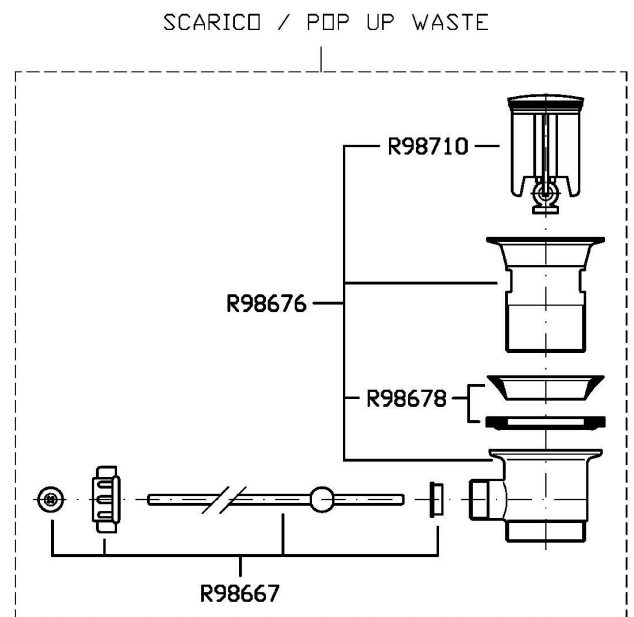

## RIVO

ZRV722

Disegno Complessivo / Overall Drawing

## RIVO

ZRV722

Esplosi / Exploded

## RIVO

ZRV722

Portate / Flowrates (lt/min)

PRESSIONE PRESSURE	1 BAR	2 BAR	3 BAR	4 BAR	5 BAR
P1 LAVABO BASIN	5	5,4	5,9	6	6
P2					
P3					
P4					
P5					

## RIVO

ZRV722

Pesi e Misure / Weights and Sizes

Peso ( Kg ) Weight ( lb )	1,84 ( Kg )	4,06 ( lb )
Volume test ( dc3 ) - ( in3 )	4,05 ( dc3 )	247,15 ( in3 )
h ( mm ) - ( in )	70,00 ( mm )	2,76 ( in )
L1 ( mm ) - ( in )	150,00 ( mm )	5,91 ( in )
L2 ( mm ) - ( in )	385,00 ( mm )	15,16 ( in )