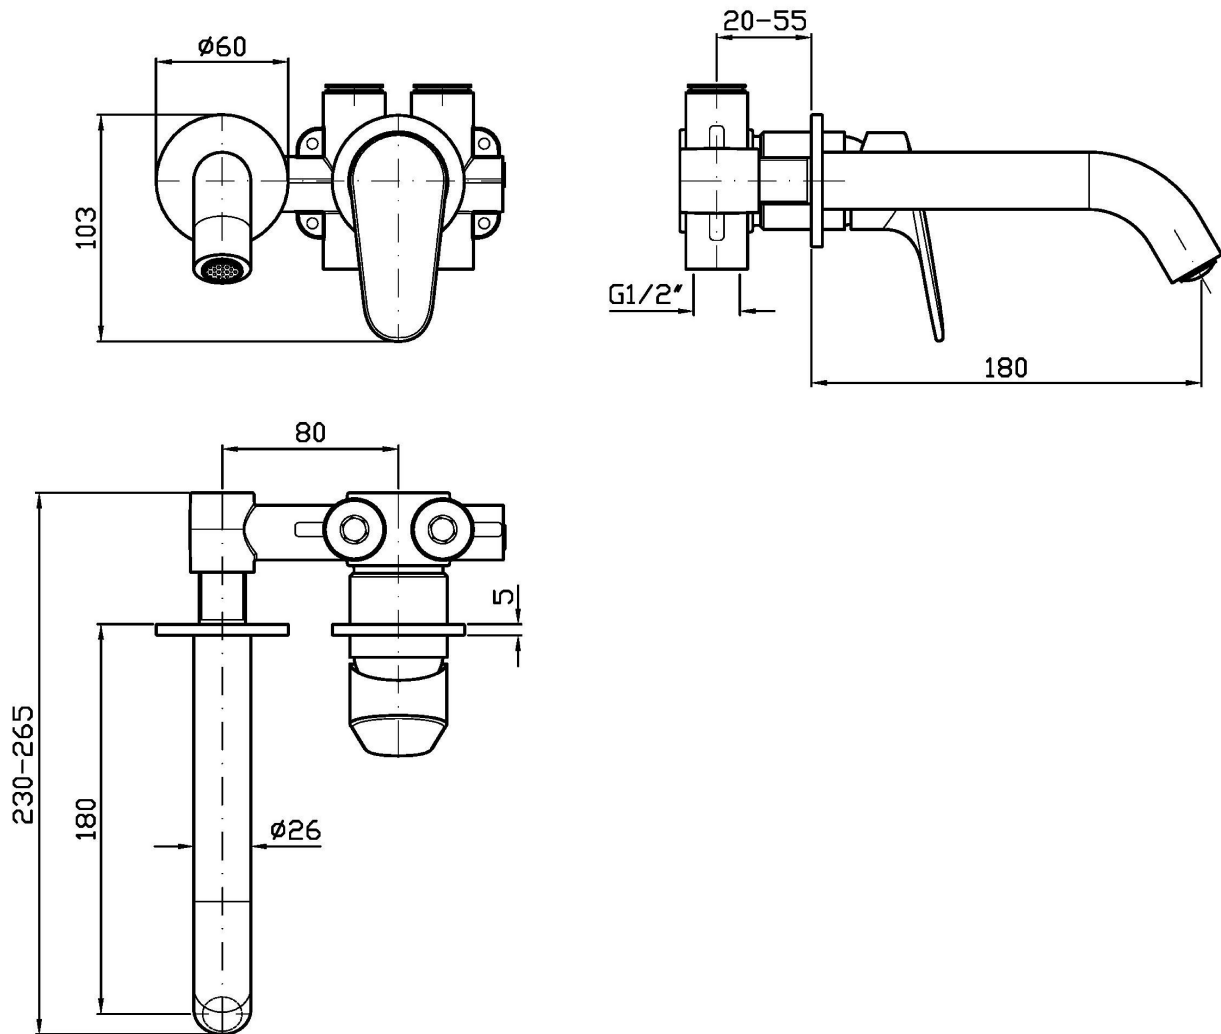

## RIVO

ZRV669

Miscelatore monocomando lavabo incasso 2 fori. / 2 hole built-in single lever basin mixer.

Miscelatore monocomando lavabo incasso 2 fori con aeratore. Lunghezza bocca 180 mm.  
Water Saving - portata d'acqua uguale o inferiore a 6 l/min

2 hole built-in single lever basin mixer with aerator. Spout projection 180 mm.  
Water Saving - water flow rate of 6 L/min or less

R99499

Parte incasso. / Built-in part.

R99815

Parte incasso. / Built-in part.

## RIVO

ZRV669

Disegno Complessivo / Overall Drawing

## RIVO

ZRV669

Pesi e Misure / Weights and Sizes

Peso ( Kg ) Weight ( lb )	0,94 ( Kg )	2,07 ( lb )
Volume test ( dc3 ) - ( in3 )	3,32 ( dc3 )	202,60 ( in3 )
h ( mm ) - ( in )	93,00 ( mm )	3,66 ( in )
L1 ( mm ) - ( in )	162,00 ( mm )	6,38 ( in )
L2 ( mm ) - ( in )	220,00 ( mm )	8,66 ( in )