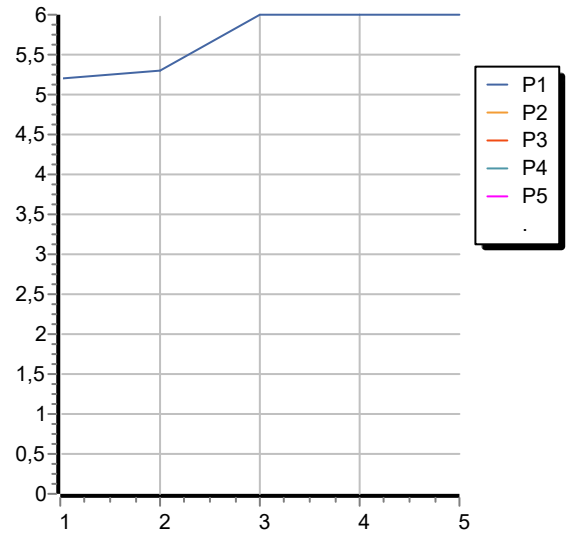

## RIVO

ZRV669

Portate / Flowrates (lt/min)

PRESSIONE PRESSURE	1 BAR	2 BAR	3 BAR	4 BAR	5 BAR
P1 LAVABO BASIN	5,2	5,3	6	6	6
P2					
P3					
P4					
P5					

## RIVO

ZRV669

Pesi e Misure / Weights and Sizes

Peso ( Kg ) Weight ( lb )	0,94 ( Kg )	2,07 ( lb )
Volume test ( dc3 ) - ( in3 )	3,32 ( dc3 )	202,60 ( in3 )
h ( mm ) - ( in )	93,00 ( mm )	3,66 ( in )
L1 ( mm ) - ( in )	162,00 ( mm )	6,38 ( in )
L2 ( mm ) - ( in )	220,00 ( mm )	8,66 ( in )