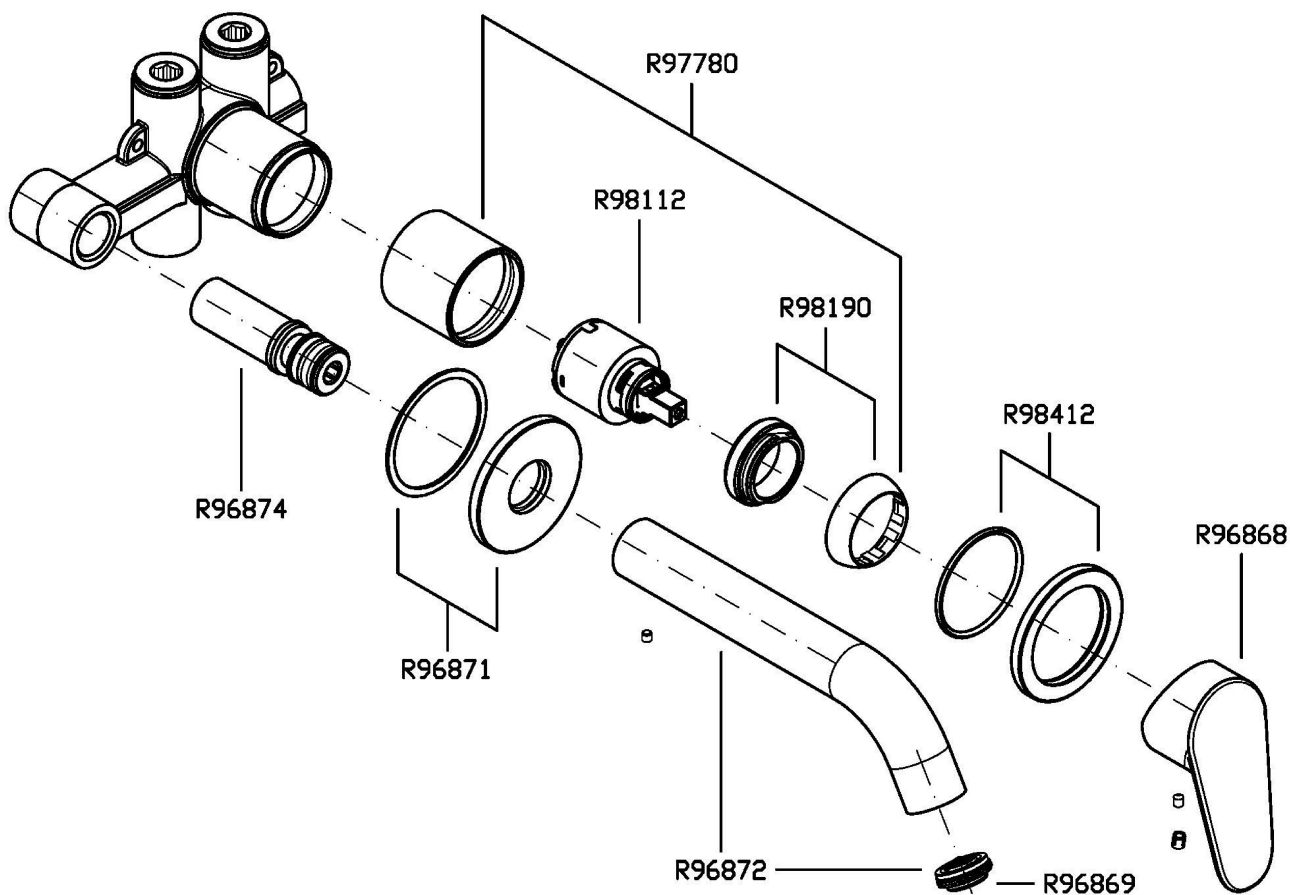

RIVO

ZRV669

Esplosi / Exploded