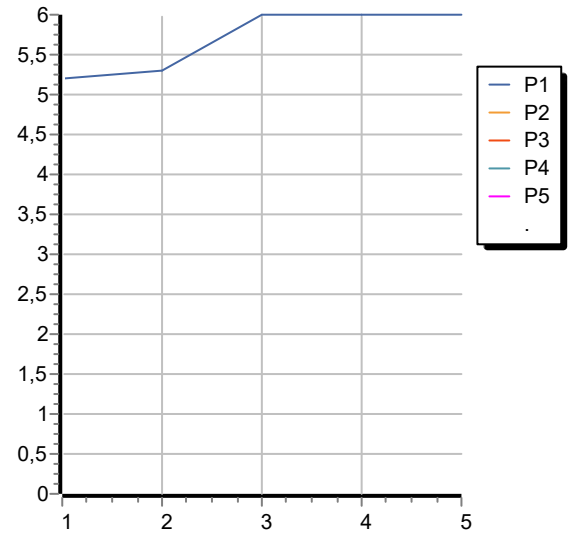

2 hole built-in single lever basin mixer with aerator. Spout projection 215 mm.
Water Saving - water flow rate of 6 L/min or less

R99499

Parte incasso. / Built-in part.

R99815

Parte incasso. / Built-in part.

ZRV667

Esplosi / Exploded

RIVO

ZRV667

Portate / Flowrates (lt/min)

PRESSIONE PRESSURE	1 BAR	2 BAR	3 BAR	4 BAR	5 BAR
P1 LAVABO BASIN	5,2	5,3	6	6	6
P2					
P3					
P4					
P5					

RIVO

ZRV667

Pesi e Misure / Weights and Sizes

Peso (Kg) Weight (lb)	0,99 (Kg)	2,18 (lb)
Volume test (dc3) - (in3)	3,32 (dc3)	202,60 (in3)
h (mm) - (in)	93,00 (mm)	3,66 (in)
L1 (mm) - (in)	162,00 (mm)	6,38 (in)
L2 (mm) - (in)	220,00 (mm)	8,66 (in)