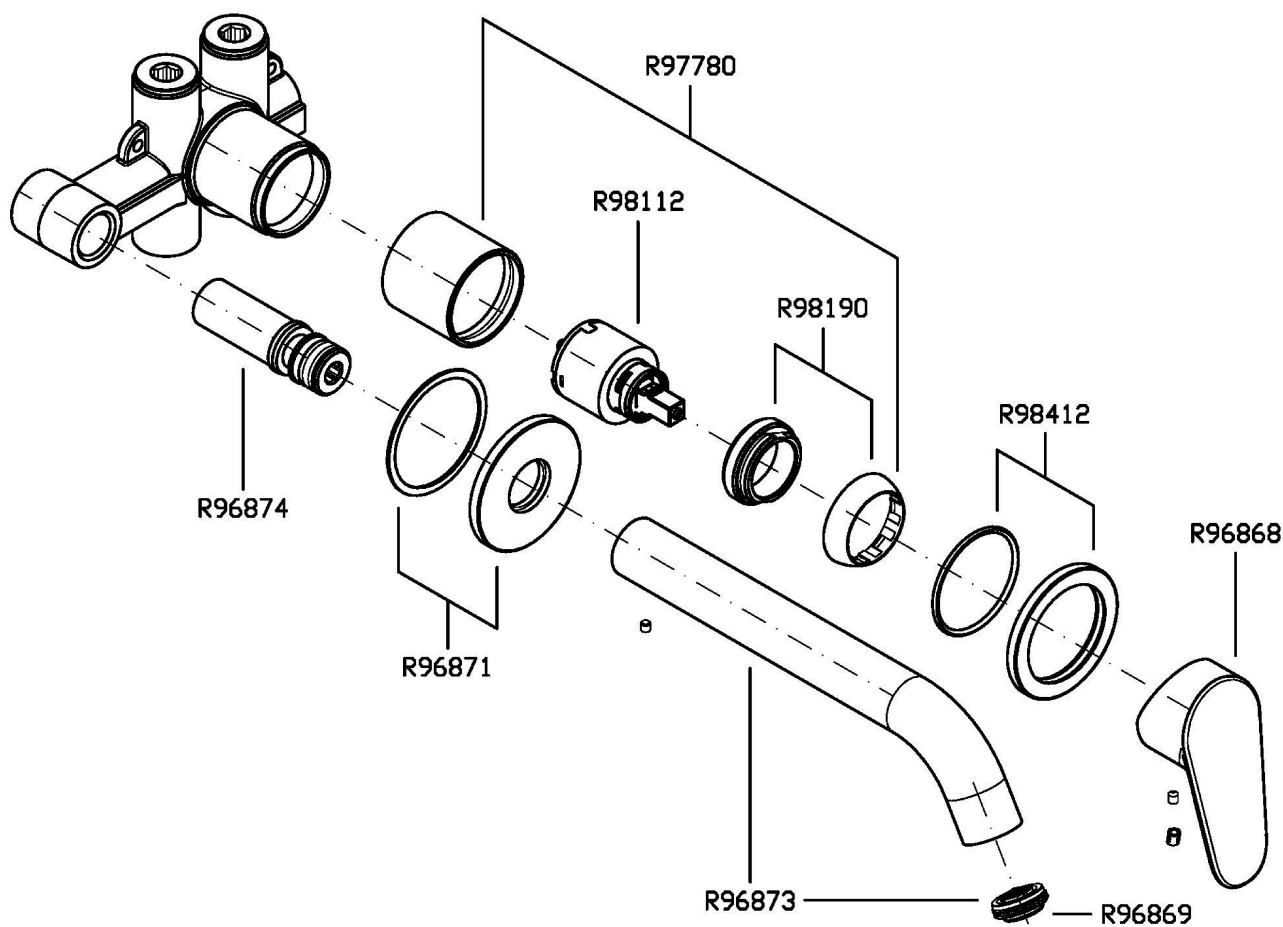

2 hole built-in single lever basin mixer with aerator. Spout projection 215 mm.
Water Saving - water flow rate of 6 L/min or less

R99499

Parte incasso. / Built-in part.

R99815

Parte incasso. / Built-in part.

ZRV667

Esplosi / Exploded

RIVO

ZRV667

Portate / Flowrates (lt/min)

PRESSIONE PRESSURE	1 BAR	2 BAR	3 BAR	4 BAR	5 BAR
P1 LAVABO BASIN	5,2	5,3	6	6	6
P2					
P3					
P4					
P5					

RIVO

ZRV667

Pesi e Misure / Weights and Sizes

Peso (Kg) Weight (lb)	0,99 (Kg)	2,18 (lb)
Volume test (dc3) - (in3)	3,32 (dc3)	202,60 (in3)
h (mm) - (in)	93,00 (mm)	3,66 (in)
L1 (mm) - (in)	162,00 (mm)	6,38 (in)
L2 (mm) - (in)	220,00 (mm)	8,66 (in)