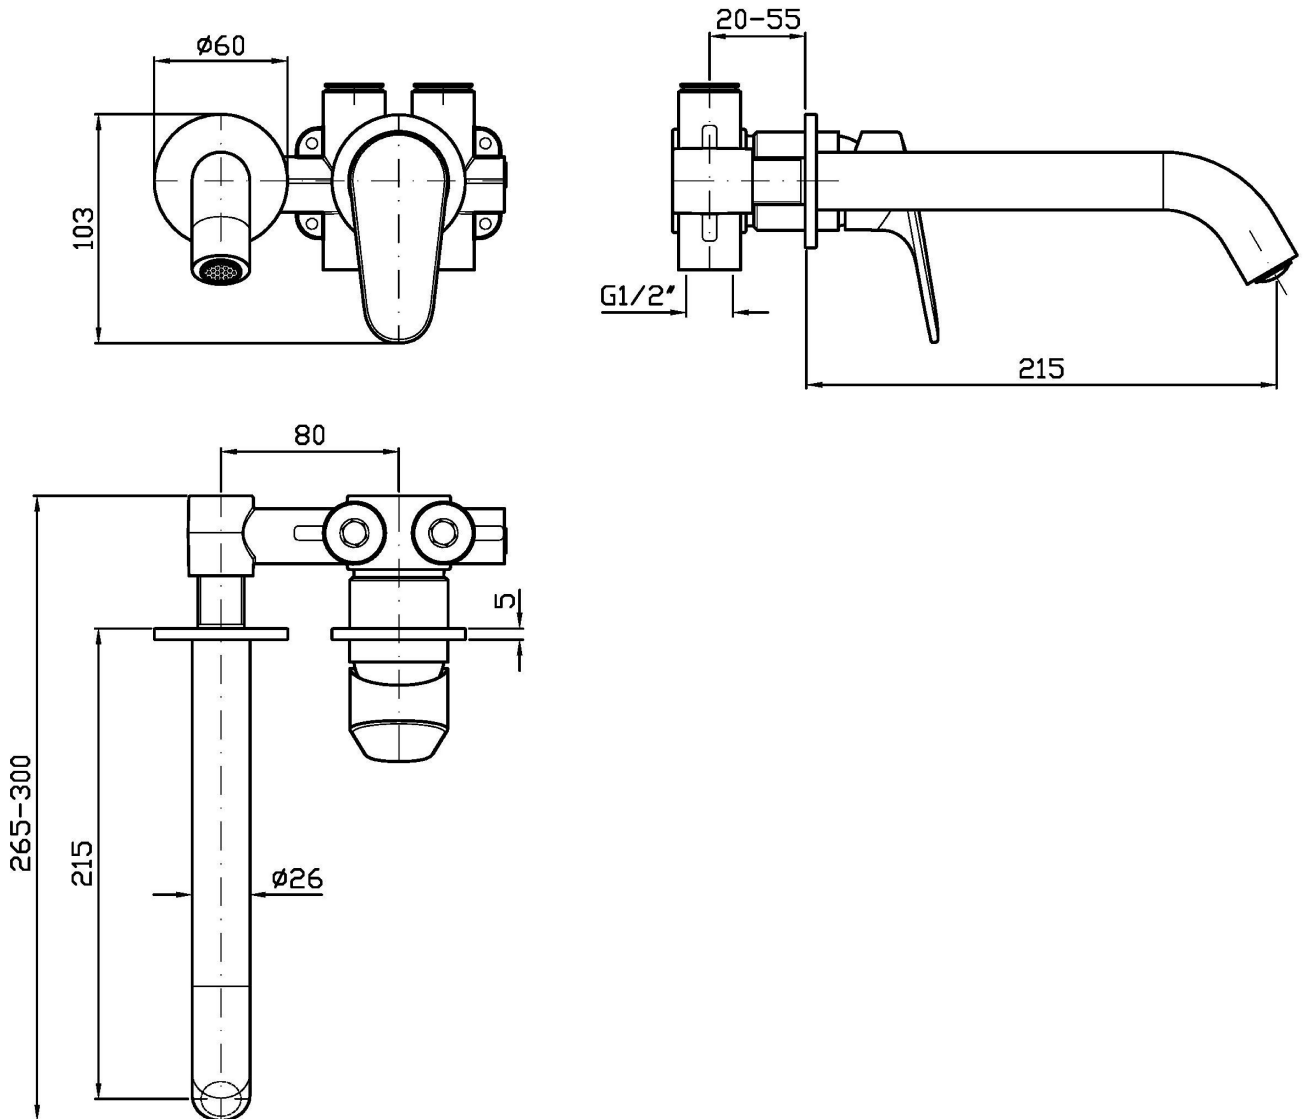

RIVO

ZRV667

Disegno Complessivo / Overall Drawing