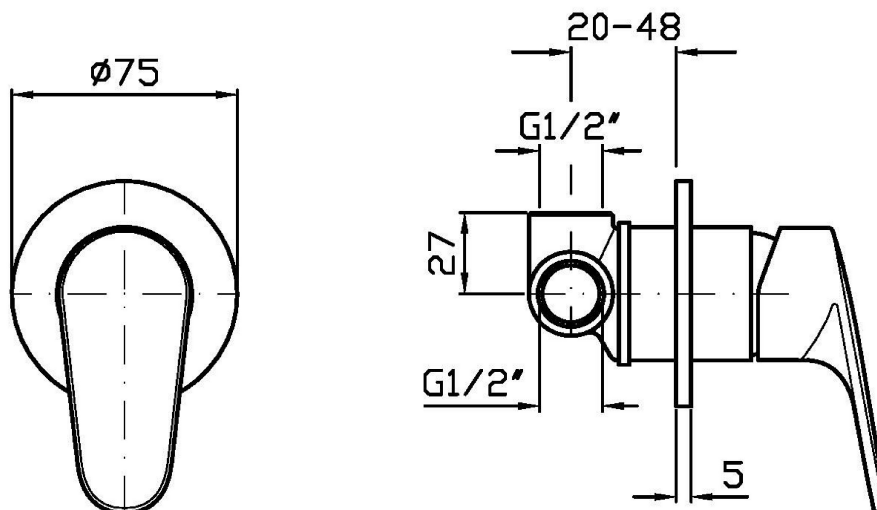

RIVO

ZRV122

Disegno Complessivo / Overall Drawing