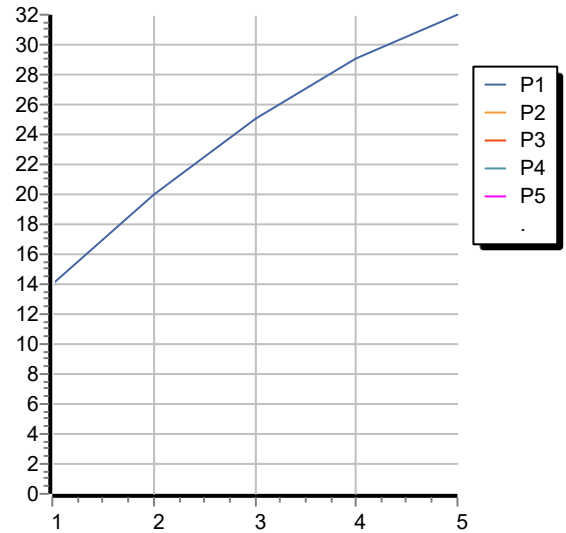

## RIVO

ZRV122

Portate / Flowrates (lt/min)

PRESSIONE PRESSURE	1 BAR	2 BAR	3 BAR	4 BAR	5 BAR
USCITA PRIMARIA PRIMARY OUTLET P1	14	20	25	29	32
P2					
P3					
P4					
P5					

## RIVO

ZRV122

Pesi e Misure / Weights and Sizes

Peso ( Kg ) Weight ( lb )	0,00 ( Kg )	0,00 ( lb )
Volume test ( dc3 ) - ( in3 )	1,21 ( dc3 )	73,84 ( in3 )
h ( mm ) - ( in )	73,00 ( mm )	2,87 ( in )
L1 ( mm ) - ( in )	127,00 ( mm )	5,00 ( in )
L2 ( mm ) - ( in )	130,00 ( mm )	5,12 ( in )