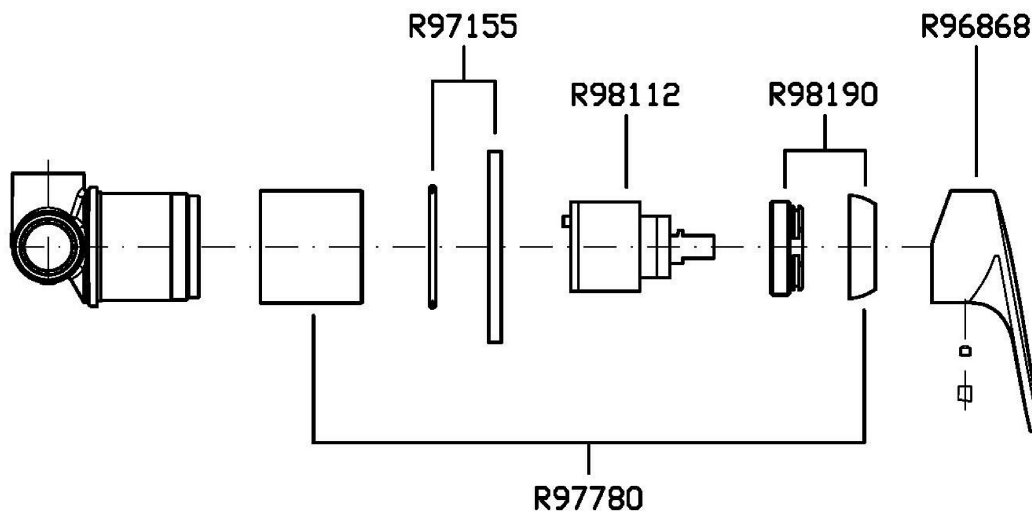

## RIVO

ZRV122

Disegno Complessivo / Overall Drawing

## RIVO

ZRV122

Portate / Flowrates (lt/min)

PRESSIONE PRESSURE	1 BAR	2 BAR	3 BAR	4 BAR	5 BAR
USCITA PRIMARIA PRIMARY OUTLET P1	14	20	25	29	32
P2					
P3					
P4					
P5					

## RIVO

ZRV122

Pesi e Misure / Weights and Sizes

Peso ( Kg ) Weight ( lb )	0,00 ( Kg )	0,00 ( lb )
Volume test ( dc3 ) - ( in3 )	1,21 ( dc3 )	73,84 ( in3 )
h ( mm ) - ( in )	73,00 ( mm )	2,87 ( in )
L1 ( mm ) - ( in )	127,00 ( mm )	5,00 ( in )
L2 ( mm ) - ( in )	130,00 ( mm )	5,12 ( in )