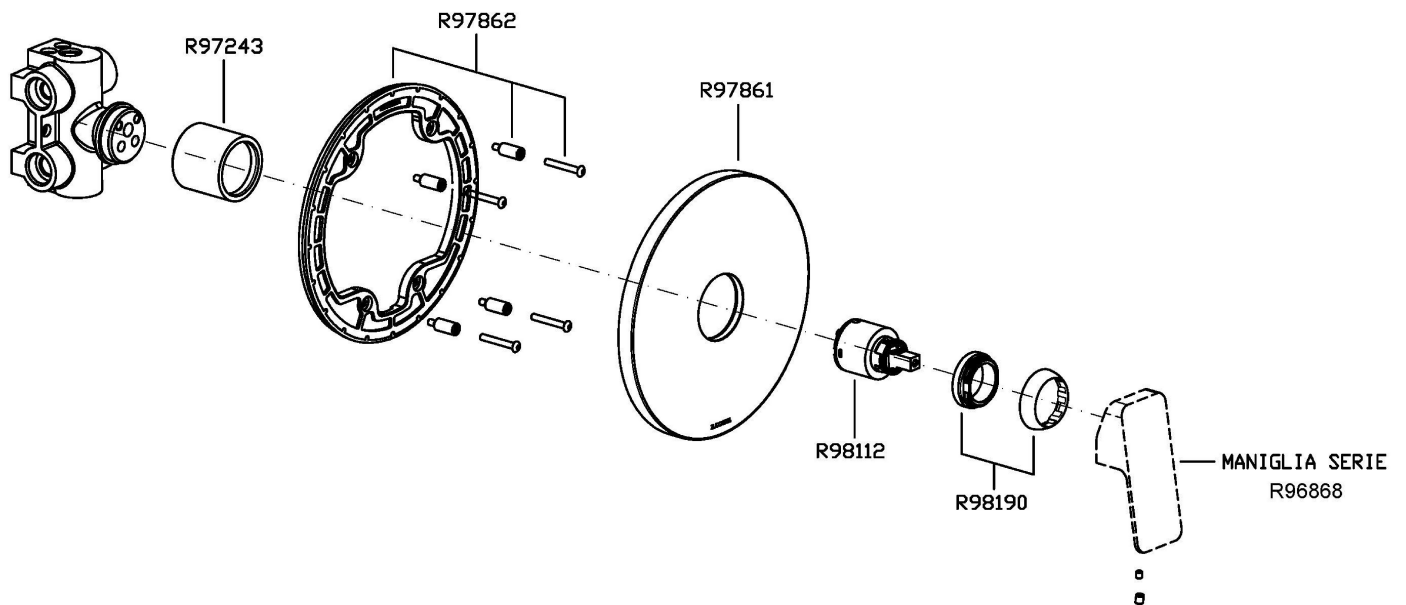

## RIVO

ZRV090

Miscelatore monocomando incasso doccia. / Built-in single lever shower mixer.

Miscelatore monocomando incasso doccia con deviatore, per corpo incasso universale Zetasystem R97800.

Built-in single lever shower mixer with diverter, for Zetasystem (R97800) universal built-in body.

## RIVO

ZRV090

Disegno Complessivo / Overall Drawing

## RIVO

ZRV090

Portate / Flowrates (lt/min)

PRESSIONE PRESSURE	1 BAR	2 BAR	3 BAR	4 BAR	5 BAR
USCITA PRIMARIA PRIMARY OUTLET P1	12	17	22	25	28
P2					
P3					
P4					
P5					

## RIVO

ZRV090

Pesi e Misure / Weights and Sizes

Peso ( Kg ) Weight ( lb )	3,00 ( Kg )	6,61 ( lb )
Volume test ( dc3 ) - ( in3 )	7,50 ( dc3 )	457,68 ( in3 )
h ( mm ) - ( in )	90,00 ( mm )	3,54 ( in )
L1 ( mm ) - ( in )	250,00 ( mm )	9,84 ( in )
L2 ( mm ) - ( in )	333,00 ( mm )	13,11 ( in )