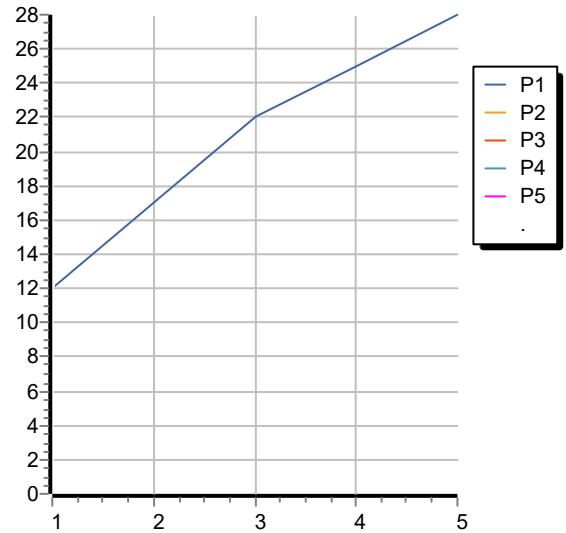

## RIVO

ZRV090

Portate / Flowrates (lt/min)

PRESSIONE PRESSURE	1 BAR	2 BAR	3 BAR	4 BAR	5 BAR
USCITA PRIMARIA PRIMARY OUTLET P1	12	17	22	25	28
P2					
P3					
P4					
P5					

## RIVO

ZRV090

Pesi e Misure / Weights and Sizes

Peso ( Kg ) Weight ( lb )	3,00 ( Kg )	6,61 ( lb )
Volume test ( dc3 ) - ( in3 )	7,50 ( dc3 )	457,68 ( in3 )
h ( mm ) - ( in )	90,00 ( mm )	3,54 ( in )
L1 ( mm ) - ( in )	250,00 ( mm )	9,84 ( in )
L2 ( mm ) - ( in )	333,00 ( mm )	13,11 ( in )