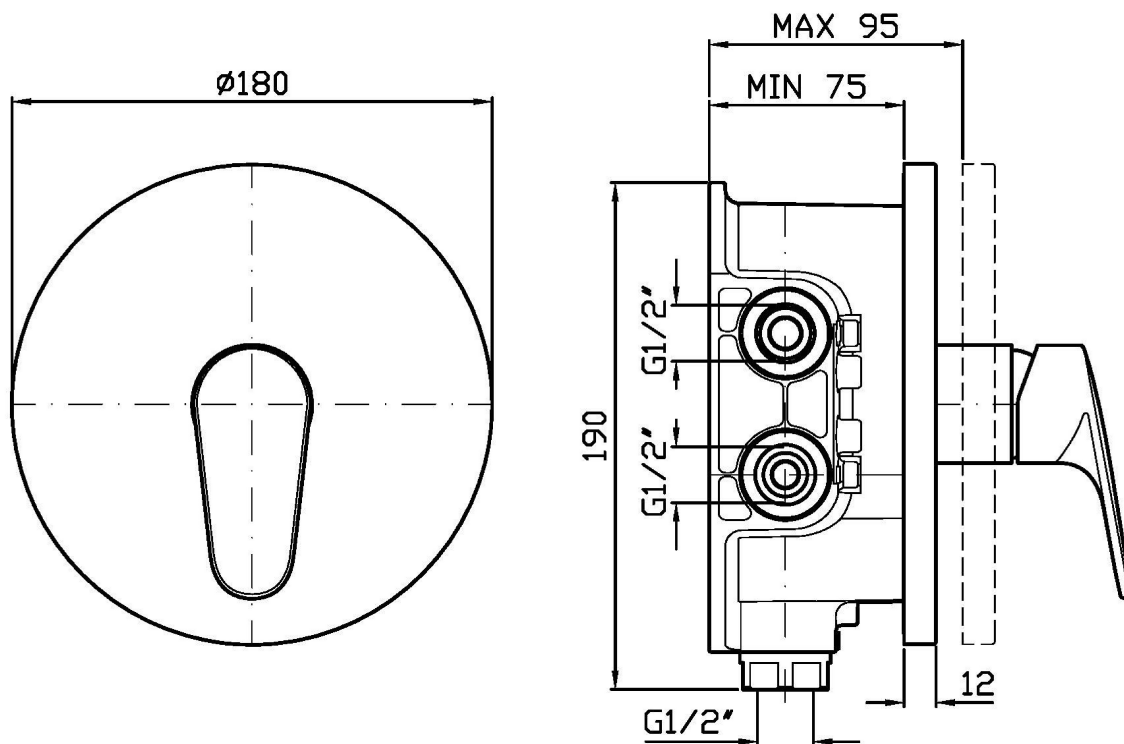

## RIVO

ZRV090

Disegno Complessivo / Overall Drawing

## RIVO

ZRV090

Pesi e Misure / Weights and Sizes

Peso ( Kg ) Weight ( lb )	3,00 ( Kg )	6,61 ( lb )
Volume test ( dc3 ) - ( in3 )	7,50 ( dc3 )	457,68 ( in3 )
h ( mm ) - ( in )	90,00 ( mm )	3,54 ( in )
L1 ( mm ) - ( in )	250,00 ( mm )	9,84 ( in )
L2 ( mm ) - ( in )	333,00 ( mm )	13,11 ( in )