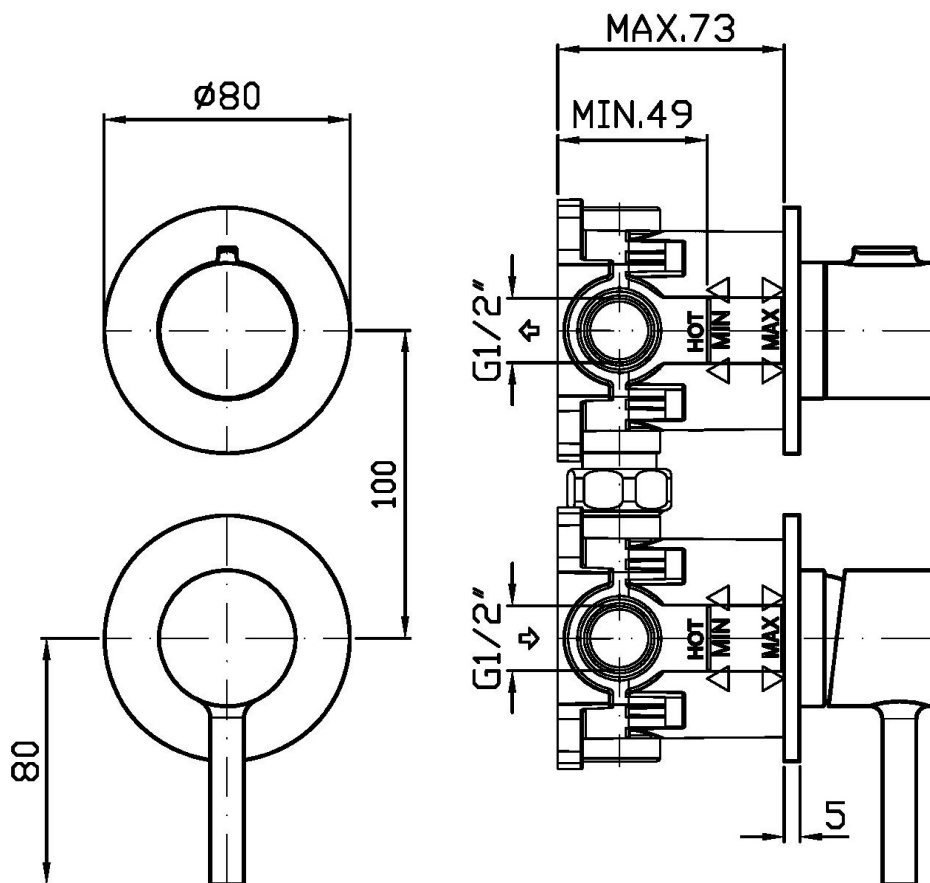

PAN S

ZPA778

Disegno Complessivo / Overall Drawing

Note / Notes