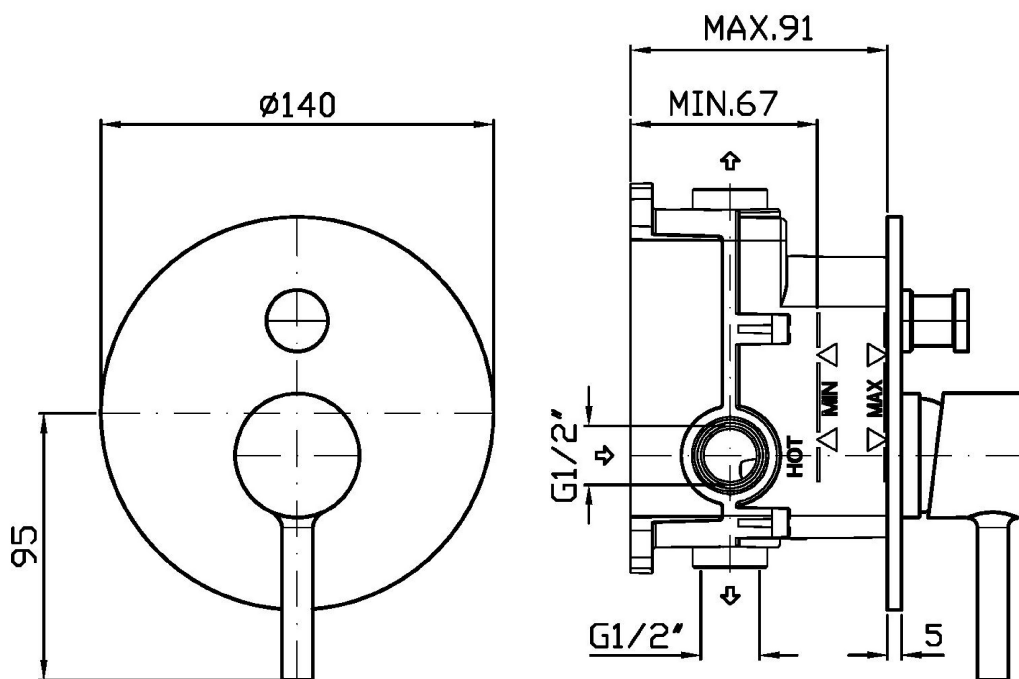

PAN S

ZPA775

Disegno Complessivo / Overall Drawing

Note / Notes