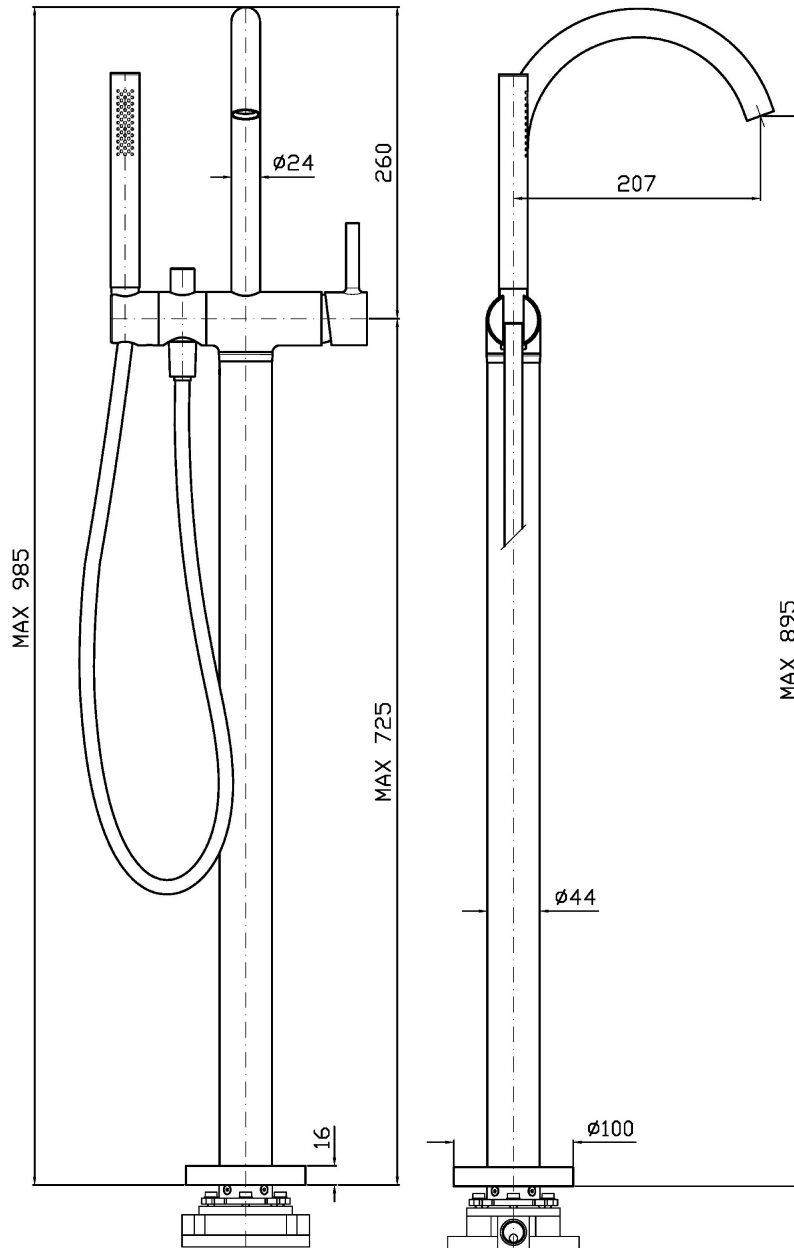

PAN S

ZPA748

Miscelatore monocomando vasca free standing. / Free standing single lever bath-tub mixer.

Miscelatore monocomando vasca free standing con deviatore e completo doccia.

Free standing single lever bath-tub mixer with diverter and shower set.

R99676

Parte incasso. / Built-in part.

Finiture / Finishes

 Croma / Chrome	 C3 Nickel Spazzolato / Brushed Nickel	 C51 Metal Black spazzolato / Brushed Metal Black	 N6 Nero opaco / Matt black	 P21 PVD brushed chocolate / PVD brushed chocolate	 P31 Brushed PVD British gold / Brushed PVD British gold	 P81 Brushed total black PVD / Brushed total black PVD
 J3 Glossy gesso / Glossy gesso	 K7 Pearl cipria / Pearl cipria	 R6 Pearl chili / Pearl chili	 V7 Pearl salvia / Pearl salvia	 V8 Matt mirto / Matt mirto		

PAN S

ZPA748

Disegno Complessivo / Overall Drawing

Note / Notes

PAN S

ZPA748

Portate / Flowrates (lt/min)

PRESSIONE PRESSURE	1 BAR	2 BAR	3 BAR	4 BAR	5 BAR
P1 DOCCETTA HANDSHOWER	4,2	5,8	6,9	7,7	8,3
P2 BOCCA VASCA WALL SPOUT	9,5	13,6	16,9	19,3	21,6
P3					
P4					
P5					

PAN S

ZPA748

Pesi e Misure / Weights and Sizes

Peso (Kg) Weight (lb)	6,00 (Kg)	13,23 (lb)
Volume test (dc3) - (in3)	41,77 (dc3)	2548,96 (in3)
h (mm) - (in)	110,00 (mm)	4,33 (in)
L1 (mm) - (in)	440,00 (mm)	17,32 (in)
L2 (mm) - (in)	915,00 (mm)	36,02 (in)