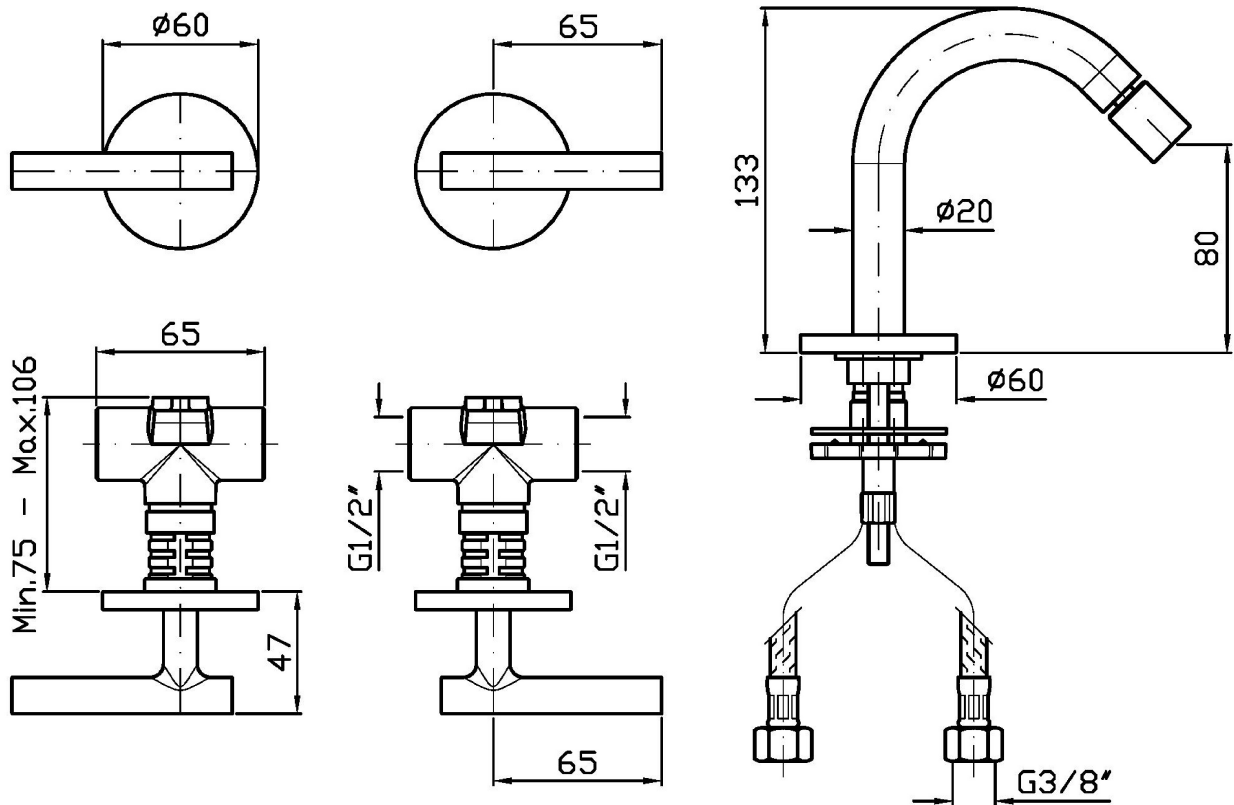

## PAN S

ZPA5775

Batteria incasso bidet. / Built-in bidet mixer.

Batteria incasso bidet con bocca da piano, scarico da 1¼".  
Water Saving - portata d'acqua uguale o inferiore a 6 l/min.

Built-in bidet mixer with deck-mounted spout, pop-up 1¼" waste.  
Water Saving - water flow rate of 6 l/min or less.

R99503

Parte incasso. / Built-in part.

## PAN S

ZPA5775

Disegno Complessivo / Overall Drawing

Note / Notes

## PAN S

ZPA5775

Pesi e Misure / Weights and Sizes

Peso ( Kg ) Weight ( lb )	2,90 ( Kg )	6,39 ( lb )
Volume test ( dc3 ) - ( in3 )	11,01 ( dc3 )	671,87 ( in3 )
h ( mm ) - ( in )	90,00 ( mm )	3,54 ( in )
L1 ( mm ) - ( in )	335,00 ( mm )	13,19 ( in )
L2 ( mm ) - ( in )	365,00 ( mm )	14,37 ( in )