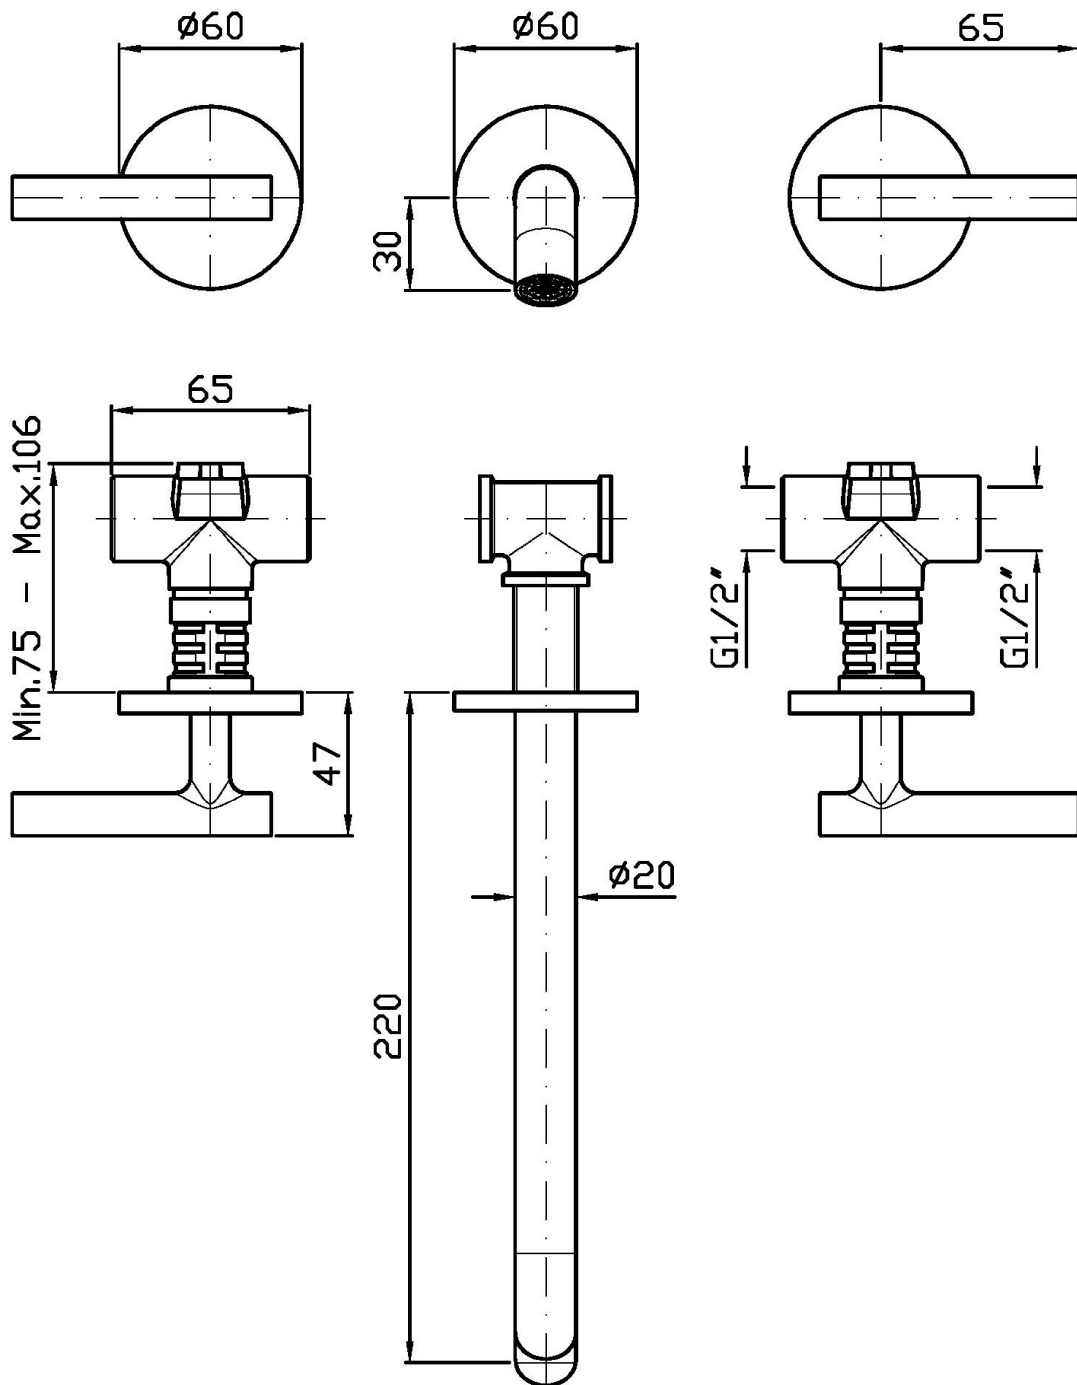

PAN S

ZPA5772

Disegno Complessivo / Overall Drawing