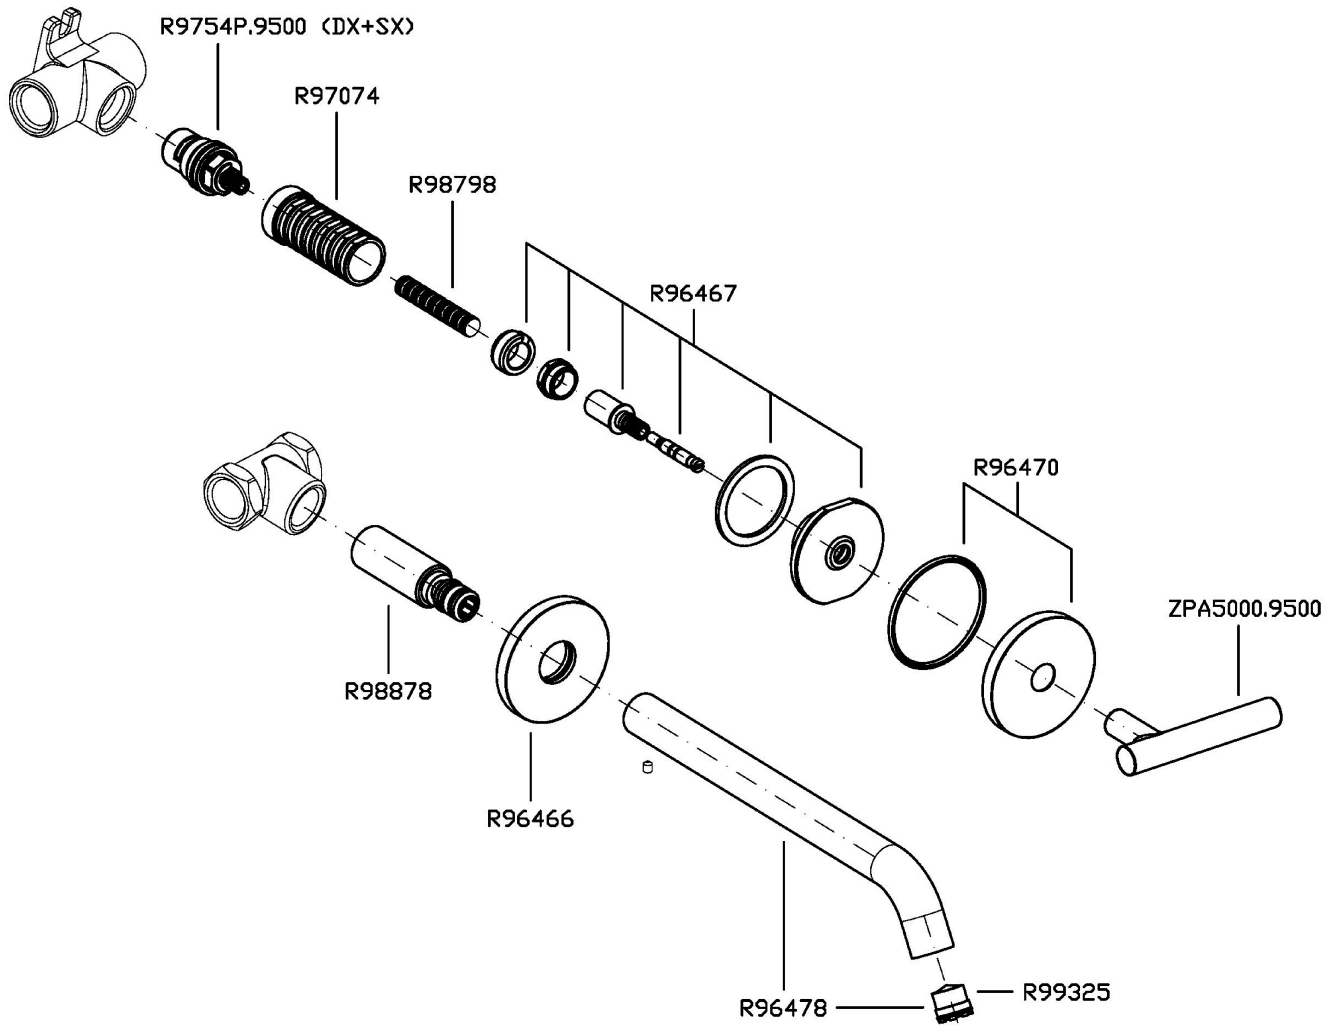

PAN S

ZPA5772

Esplosi / Exploded