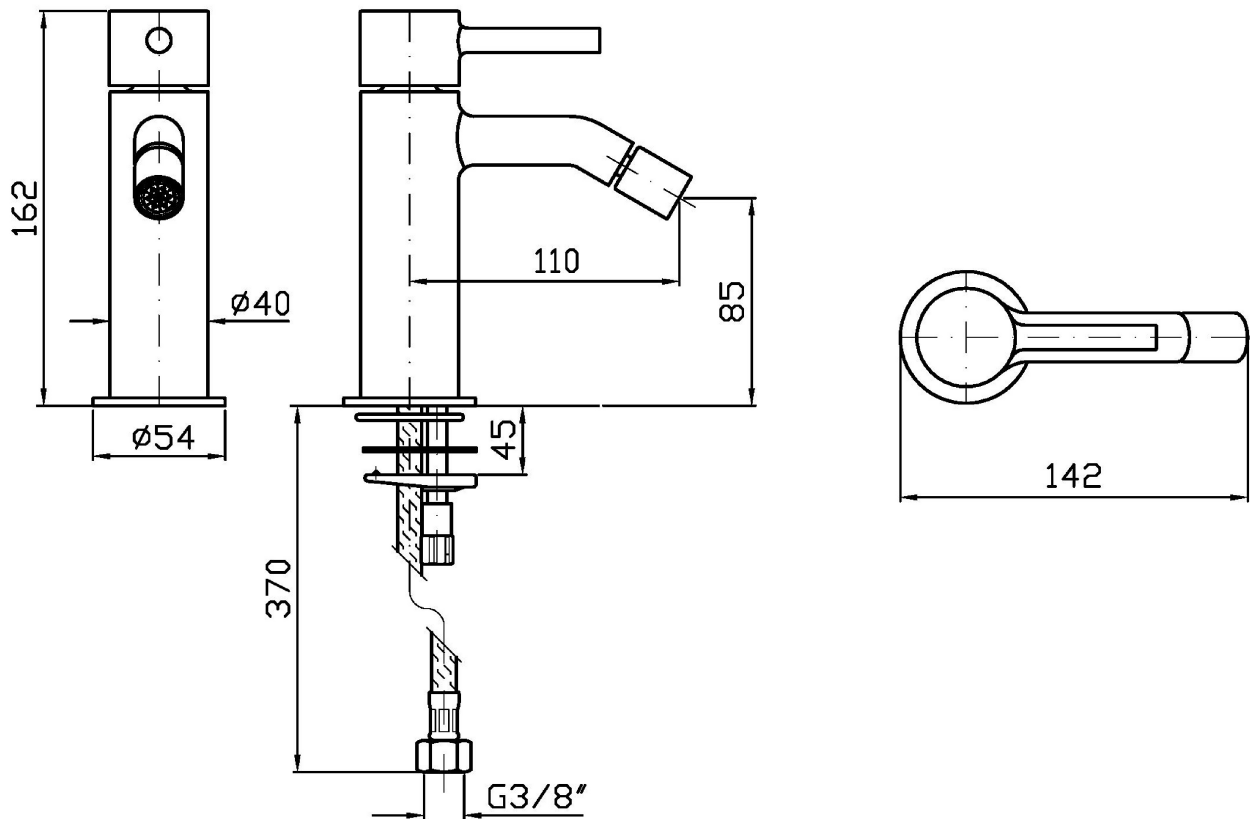

PAN S

ZPA569

Miscelatore monocomando bidet. / Single lever bidet mixer.

Miscelatore monocomando bidet con aeratore, senza scarico, flessibili di collegamento.
Water Saving - portata d'acqua uguale o inferiore a 6 l/min.

Single lever bidet mixer with aerator, without pop-up waste, flexible tails.
Water Saving - water flow rate of 6 l/min or less.

Finiture / Finishes

 Croma / Chrome	 C3 Nickel Spazzolato / Brushed Nickel	 C51 Metal Black spazzolato / Brushed Metal Black	 N6 Nero opaco / Matt black	 P21 PVD brushed chocolate / PVD brushed chocolate	 P31 Brushed PVD British gold / Brushed PVD British gold	 P81 Brushed total black PVD / Brushed total black PVD
 J3 Glossy gesso / Glossy gesso	 K7 Pearl cipria / Pearl cipria	 R6 Pearl chili / Pearl chili	 V7 Pearl salvia / Pearl salvia	 V8 Matt mirto / Matt mirto		

PAN S

ZPA569

Disegno Complessivo / Overall Drawing

Note / Notes

PAN S

ZPA569

Portate / Flowrates (lt/min)

PRESSIONE PRESSURE	1 BAR	2 BAR	3 BAR	4 BAR	5 BAR
P1 BIDET BIDET	4,1	5,7	6	5,7	5,6
P2					
P3					
P4					
P5					

PAN S

ZPA569

Pesi e Misure / Weights and Sizes

Peso (Kg) Weight (lb)	1,25 (Kg)	2,76 (lb)
Volume test (dc3) - (in3)	4,05 (dc3)	247,15 (in3)
h (mm) - (in)	70,00 (mm)	2,76 (in)
L1 (mm) - (in)	150,00 (mm)	5,91 (in)
L2 (mm) - (in)	385,00 (mm)	15,16 (in)