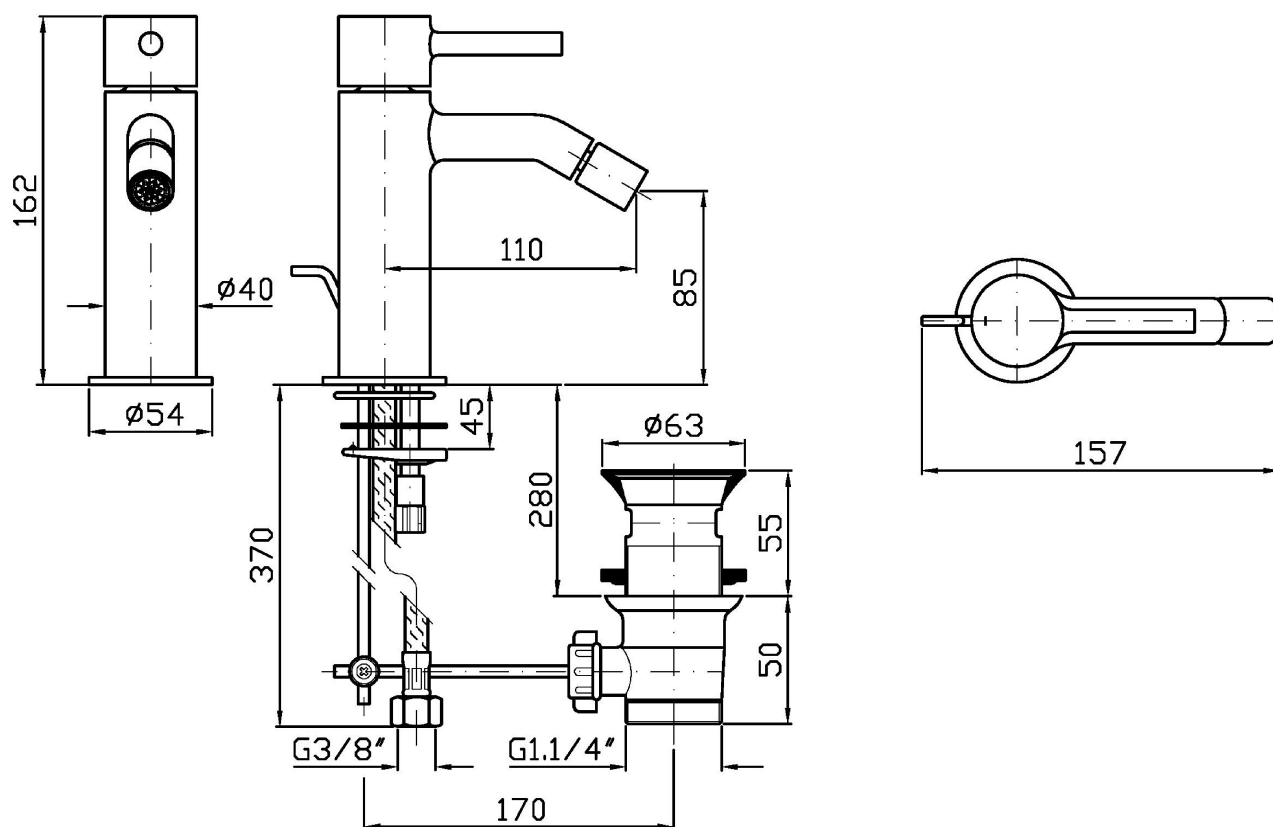

PAN S

ZPA555

Miscelatore monocomando bidet. / Single lever bidet mixer.

Miscelatore monocomando bidet con aeratore, scarico da 1 ¼", flessibili di collegamento.
Water Saving - portata d'acqua uguale o inferiore a 6 l/min.

Single lever bidet mixer with aerator, 1 ¼" pop-up waste, flexible tails.
Water Saving - water flow rate of 6 l/min or less.

Finiture / Finishes

 Croma / Chrome	 C3 Nickel Spazzolato / Brushed Nickel	 C51 Metal Black spazzolato / Brushed Metal Black	 N6 Nero opaco / Matt black	 P21 PVD brushed chocolate / PVD brushed chocolate	 P31 Brushed PVD British gold / Brushed PVD British gold	 P81 Brushed total black PVD / Brushed total black PVD
 J3 Glossy gesso / Glossy gesso	 K7 Pearl cipria / Pearl cipria	 R6 Pearl chili / Pearl chili	 V7 Pearl salvia / Pearl salvia	 V8 Matt mirto / Matt mirto		

PAN S

ZPA555

Disegno Complessivo / Overall Drawing

Note / Notes

PAN S

ZPA555

Portate / Flowrates (lt/min)

PRESSIONE PRESSURE	1 BAR	2 BAR	3 BAR	4 BAR	5 BAR
P1 BIDET BIDET	4,1	5,7	6	5,7	5,6
P2					
P3					
P4					
P5					

PAN S

ZPA555

Pesi e Misure / Weights and Sizes

Peso (Kg) Weight (lb)	1,32 (Kg)	2,91 (lb)
Volume test (dc3) - (in3)	4,05 (dc3)	247,15 (in3)
h (mm) - (in)	70,00 (mm)	2,76 (in)
L1 (mm) - (in)	150,00 (mm)	5,91 (in)
L2 (mm) - (in)	385,00 (mm)	15,16 (in)