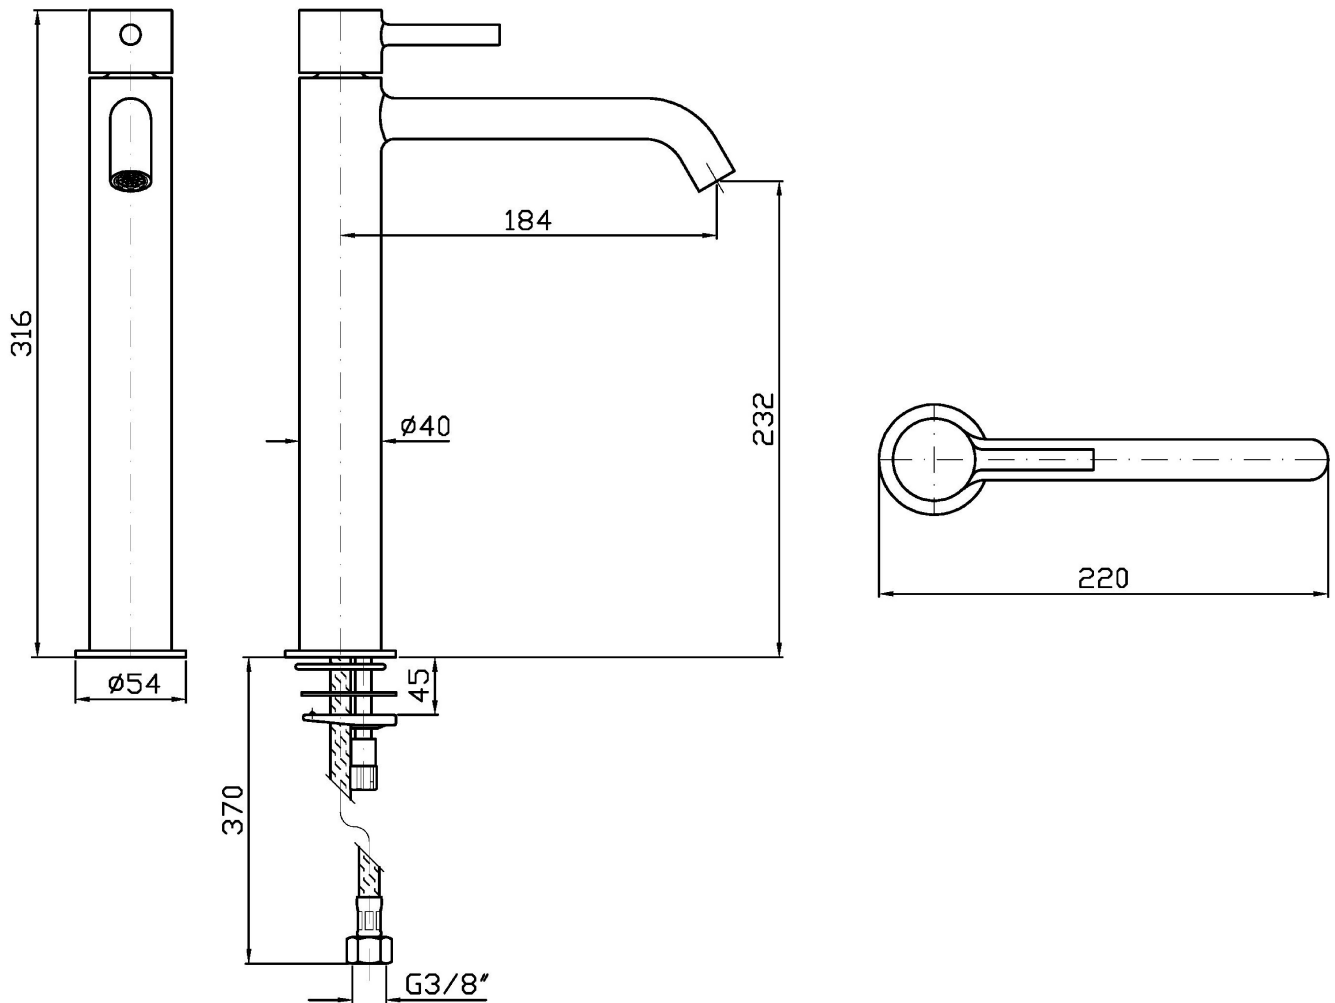

PAN S

ZPA554

Miscelatore monocomando lavabo con bocca alta. / Single lever basin mixer with high spout.

Miscelatore monocomando lavabo con bocca alta, aeratore, flessibili di collegamento, senza scarico.
Water Saving - portata d'acqua uguale o inferiore a 6 l/min.

Single lever basin mixer with high spout, aerator, flexible tails, without pop-up waste.
Water Saving - water flow rate of 6 l/min or less.

Finiture / Finishes

 Croma / Chrome	 C3 Nickel Spazzolato / Brushed Nickel	 C51 Metal Black spazzolato / Brushed Metal Black	 N6 Nero opaco / Matt black	 P21 PVD brushed chocolate / PVD brushed chocolate	 P31 Brushed PVD British gold / Brushed PVD British gold	 P81 Brushed total black PVD / Brushed total black PVD
 J3 Glossy gesso / Glossy gesso	 K7 Pearl cipria / Pearl cipria	 R6 Pearl chili / Pearl chili	 V7 Pearl salvia / Pearl salvia	 V8 Matt mirto / Matt mirto		

PAN S

ZPA554

Disegno Complessivo / Overall Drawing

Note / Notes

PAN S

ZPA554

Portate / Flowrates (lt/min)

PRESSIONE PRESSURE	1 BAR	2 BAR	3 BAR	4 BAR	5 BAR
P1 LAVABO BASIN	4,1	5,7	6	5,7	5,6
P2					
P3					
P4					
P5					

PAN S

ZPA554

Pesi e Misure / Weights and Sizes

Peso (Kg) Weight (lb)	2,40 (Kg)	5,29 (lb)
Volume test (dc3) - (in3)	7,50 (dc3)	457,68 (in3)
h (mm) - (in)	90,00 (mm)	3,54 (in)
L1 (mm) - (in)	250,00 (mm)	9,84 (in)
L2 (mm) - (in)	333,00 (mm)	13,11 (in)