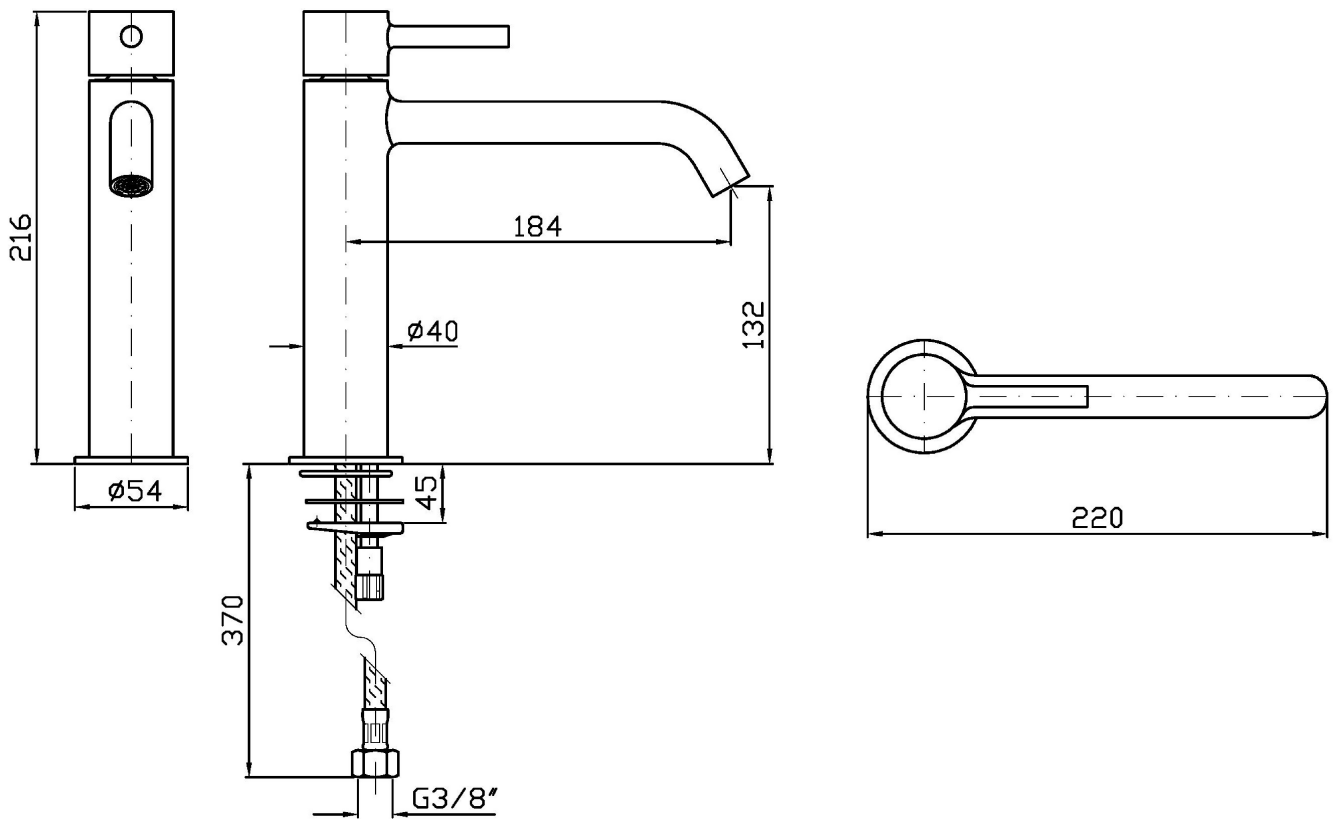

PAN S

ZPA553

Miscelatore monocomando lavabo con bocca prolungata. / Single lever basin mixer with extended spout.

Miscelatore monocomando lavabo con bocca prolungata, aeratore, flessibili di collegamento, senza scarico.
Water Saving - portata d'acqua uguale o inferiore a 6 l/min.

Single lever basin mixer with extended spout., aerator, flexible tails, without pop-up waste.
Water Saving - water flow rate of 6 l/min or less.

Finiture / Finishes

 Cromo / Chrome	 C3 Nickel Spazzolato / Brushed Nickel	 C51 Metal Black spazzolato / Brushed Metal Black	 N6 Nero opaco / Matt black	 P21 PVD brushed chocolate / PVD brushed chocolate	 P31 Brushed PVD British gold / Brushed PVD British gold	 P81 Brushed total black PVD / Brushed total black PVD
 J3 Glossy gesso / Glossy gesso	 K7 Pearl cipria / Pearl cipria	 R6 Pearl chili / Pearl chili	 V7 Pearl salvia / Pearl salvia	 V8 Matt mirto / Matt mirto		

PAN S

ZPA553

Disegno Complessivo / Overall Drawing

Note / Notes

PAN S

ZPA553

Portate / Flowrates (lt/min)

PRESSIONE PRESSURE	1 BAR	2 BAR	3 BAR	4 BAR	5 BAR
P1 LAVABO BASIN	4,1	5,7	6	5,7	5,6
P2					
P3					
P4					
P5					

PAN S

ZPA553

Pesi e Misure / Weights and Sizes

Peso (Kg) Weight (lb)	1,95 (Kg)	4,30 (lb)
Volume test (dc3) - (in3)	7,50 (dc3)	457,68 (in3)
h (mm) - (in)	90,00 (mm)	3,54 (in)
L1 (mm) - (in)	250,00 (mm)	9,84 (in)
L2 (mm) - (in)	333,00 (mm)	13,11 (in)