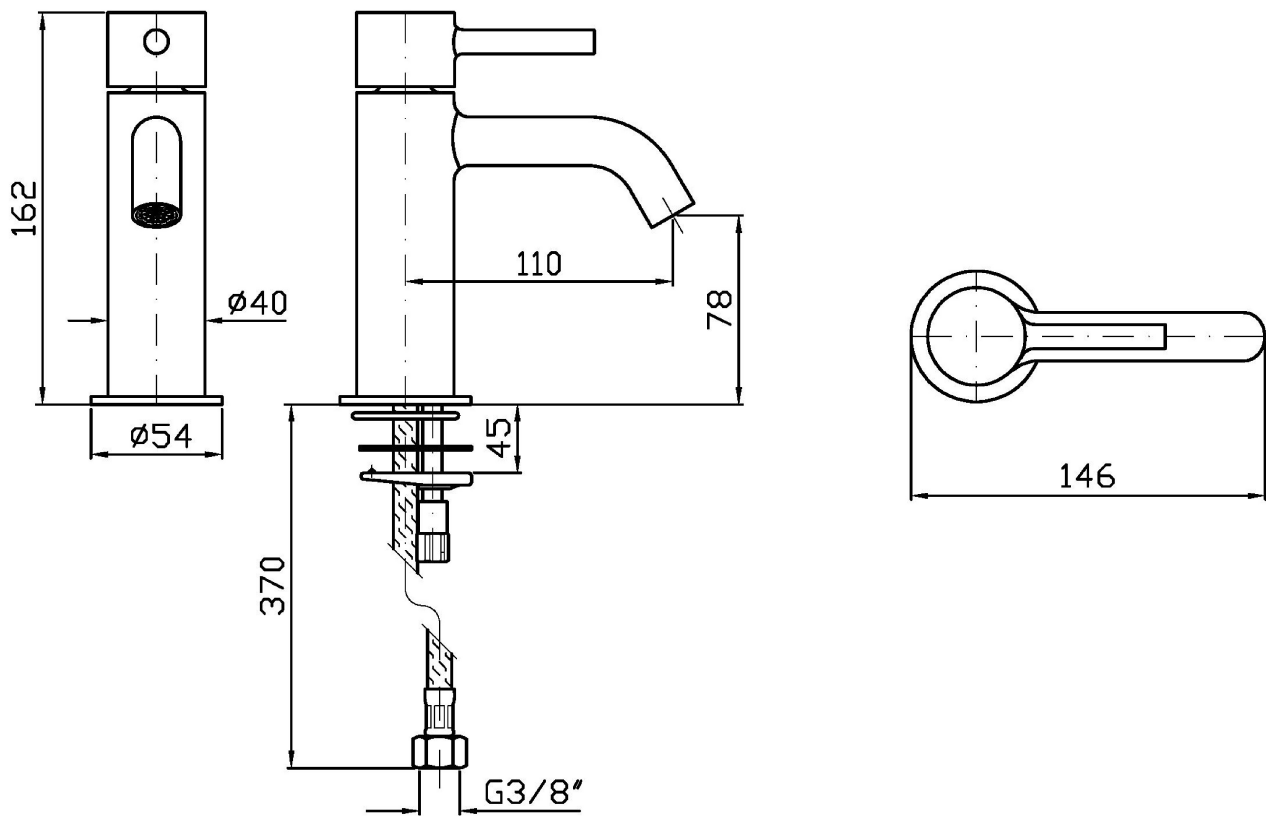

PAN S

ZPA552

Miscelatore monocomando lavabo. / Single lever basin mixer

Miscelatore monocomando lavabo con aeratore, flessibili di collegamento, senza scarico.
Water Saving - portata d'acqua uguale o inferiore a 6 l/min.

Single lever basin mixer with aerator, without pop-up waste, flexible tails.
Water Saving - water flow rate of 6 l/min or less.

Finiture / Finishes

 Croma / Chrome	 C3 Nickel Spazzolato / Brushed Nickel	 C51 Metal Black spazzolato / Brushed Metal Black	 N6 Nero opaco / Matt black	 P21 PVD brushed chocolate / PVD brushed chocolate	 P31 Brushed PVD British gold / Brushed PVD British gold	 P81 Brushed total black PVD / Brushed total black PVD
 J3 Glossy gesso / Glossy gesso	 K7 Pearl cipria / Pearl cipria	 R6 Pearl chili / Pearl chili	 V7 Pearl salvia / Pearl salvia	 V8 Matt mirto / Matt mirto		

PAN S

ZPA552

Disegno Complessivo / Overall Drawing

Note / Notes

PAN S

ZPA552

Portate / Flowrates (lt/min)

PRESSIONE PRESSURE	1 BAR	2 BAR	3 BAR	4 BAR	5 BAR
P1 LAVABO BASIN	4,1	5,7	6	5,7	5,6
P2					
P3					
P4					
P5					

PAN S

ZPA552

Pesi e Misure / Weights and Sizes

Peso (Kg) Weight (lb)	1,25 (Kg)	2,76 (lb)
Volume test (dc3) - (in3)	4,05 (dc3)	247,15 (in3)
h (mm) - (in)	70,00 (mm)	2,76 (in)
L1 (mm) - (in)	150,00 (mm)	5,91 (in)
L2 (mm) - (in)	385,00 (mm)	15,16 (in)