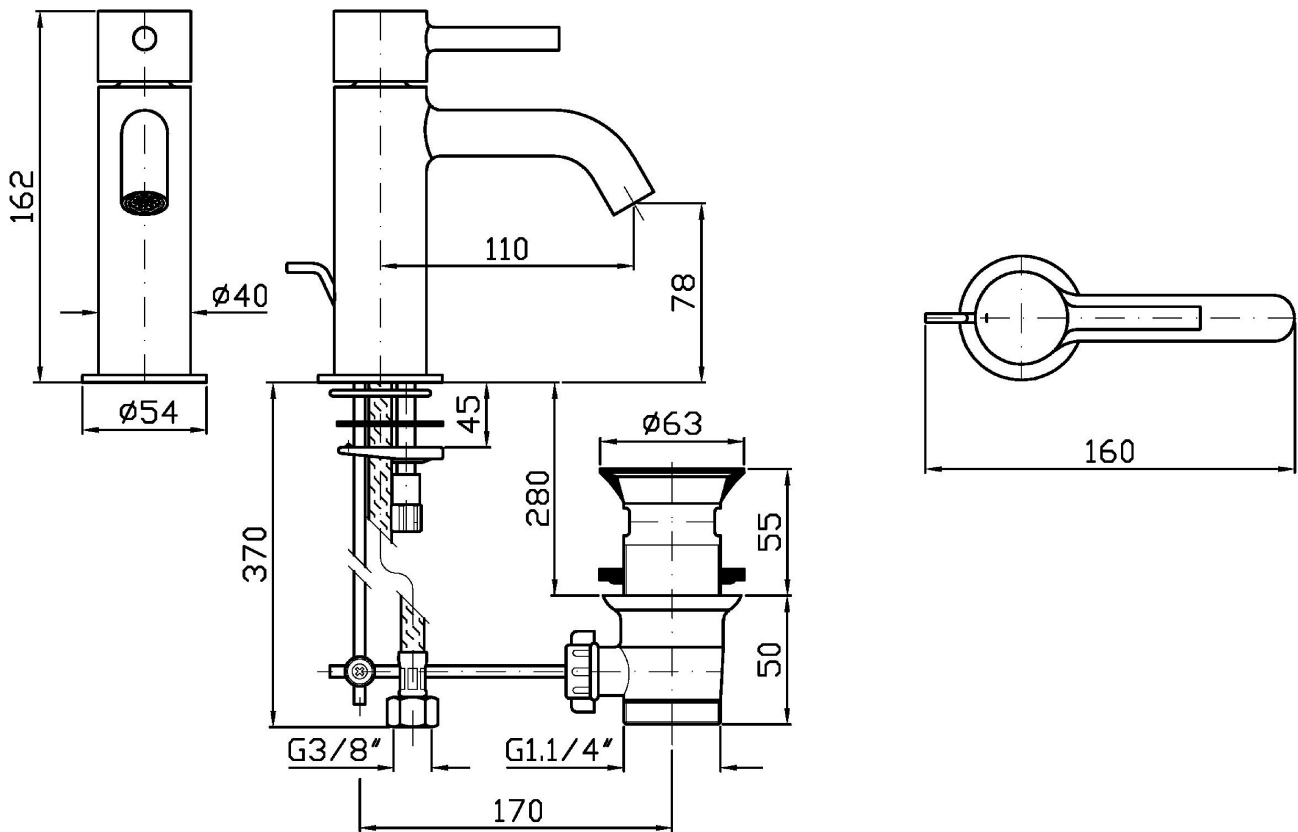

PAN S

ZPA551

Disegno Complessivo / Overall Drawing

Note / Notes