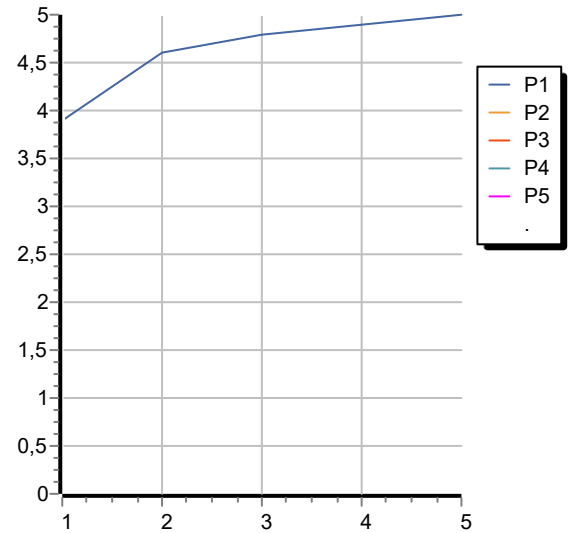

3 hole basin mixer high spout with aerator, flexible tails, without pop-up waste.
Water Saving - water flow rate of 6 l/min or less.

Finiture / Finishes

 Croma / Chrome	 C3 Nickel Spazzolato / Brushed Nickel	 C51 Metal Black spazzolato / Brushed Metal Black	 N6 Nero opaco / Matt black	 P21 PVD brushed chocolate / PVD brushed chocolate	 P31 Brushed PVD British gold / Brushed PVD British gold	 P81 Brushed total black PVD / Brushed total black PVD
 J3 Glossy gesso / Glossy gesso	 K7 Pearl cipria / Pearl cipria	 R6 Pearl chili / Pearl chili	 V7 Pearl salvia / Pearl salvia	 V8 Matt mirto / Matt mirto		

PAN S

ZPA5346

Portate / Flowrates (lt/min)

PRESSIONE PRESSURE	1 BAR	2 BAR	3 BAR	4 BAR	5 BAR
P1 LAVABO BASIN	3,9	4,6	4,8	4,9	5
P2					
P3					
P4					
P5					

PAN S

ZPA5346

Pesi e Misure / Weights and Sizes

Peso (Kg) Weight (lb)	3,00 (Kg)	6,61 (lb)
Volume test (dc3) - (in3)	11,01 (dc3)	671,87 (in3)
h (mm) - (in)	90,00 (mm)	3,54 (in)
L1 (mm) - (in)	335,00 (mm)	13,19 (in)
L2 (mm) - (in)	365,00 (mm)	14,37 (in)