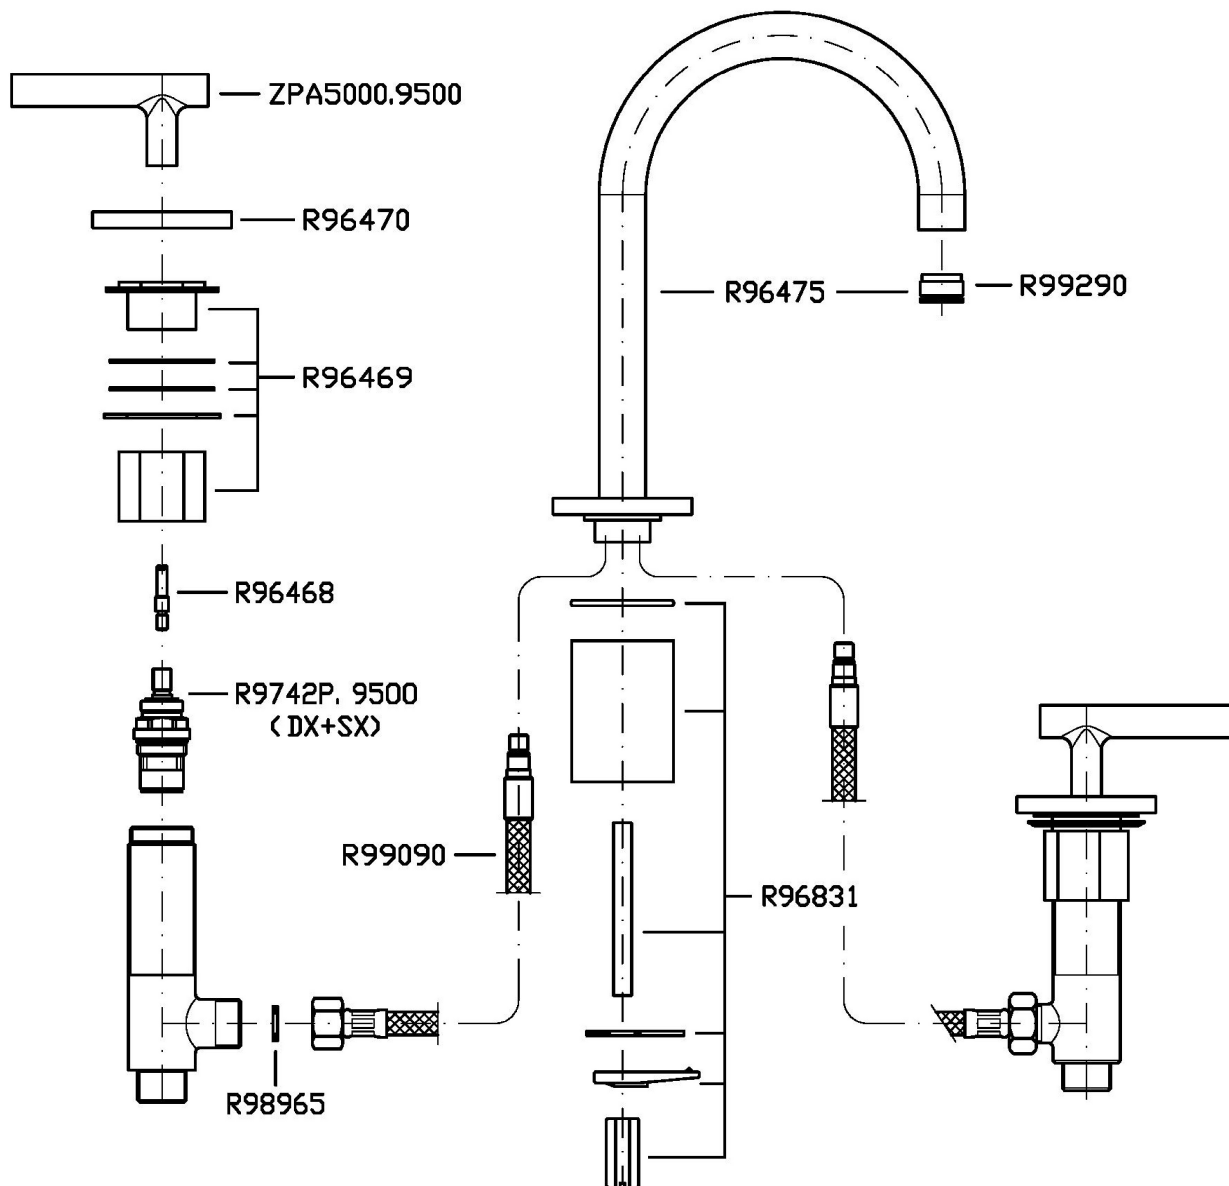

PAN S

ZPA5345

Batteria lavabo a 3 fori bocca bassa. / 3 hole basin mixer low spout.

Batteria lavabo a 3 fori bocca bassa con aeratore, flessibili di collegamento, senza scarico.
Water Saving - portata d'acqua uguale o inferiore a 6 l/min.

3 hole basin mixer low spout with aerator, flexible tails, without pop-up waste.
Water Saving - water flow rate of 6 l/min or less.

Finiture / Finishes

 Croma / Chrome	 C3 Nickel Spazzolato / Brushed Nickel	 C51 Metal Black spazzolato / Brushed Metal Black	 N6 Nero opaco / Matt black	 P21 PVD brushed chocolate / PVD brushed chocolate	 P31 Brushed PVD British gold / Brushed PVD British gold	 P81 Brushed total black PVD / Brushed total black PVD
 J3 Glossy gesso / Glossy gesso	 K7 Pearl cipria / Pearl cipria	 R6 Pearl chili / Pearl chili	 V7 Pearl salvia / Pearl salvia	 V8 Matt mirto / Matt mirto		

PAN S

ZPA5345

Disegno Complessivo / Overall Drawing

Note / Notes

PAN S

ZPA5345

Esplosi / Exploded

PAN S

ZPA5345

Portate / Flowrates (lt/min)

PRESSIONE PRESSURE	1 BAR	2 BAR	3 BAR	4 BAR	5 BAR
P1 LAVABO BASIN	3,9	4,6	4,8	4,9	5
P2					
P3					
P4					
P5					

PAN S

ZPA5345

Pesi e Misure / Weights and Sizes

Peso (Kg) Weight (lb)	2,80 (Kg)	6,17 (lb)
Volume test (dc3) - (in3)	11,01 (dc3)	671,87 (in3)
h (mm) - (in)	90,00 (mm)	3,54 (in)
L1 (mm) - (in)	335,00 (mm)	13,19 (in)
L2 (mm) - (in)	365,00 (mm)	14,37 (in)