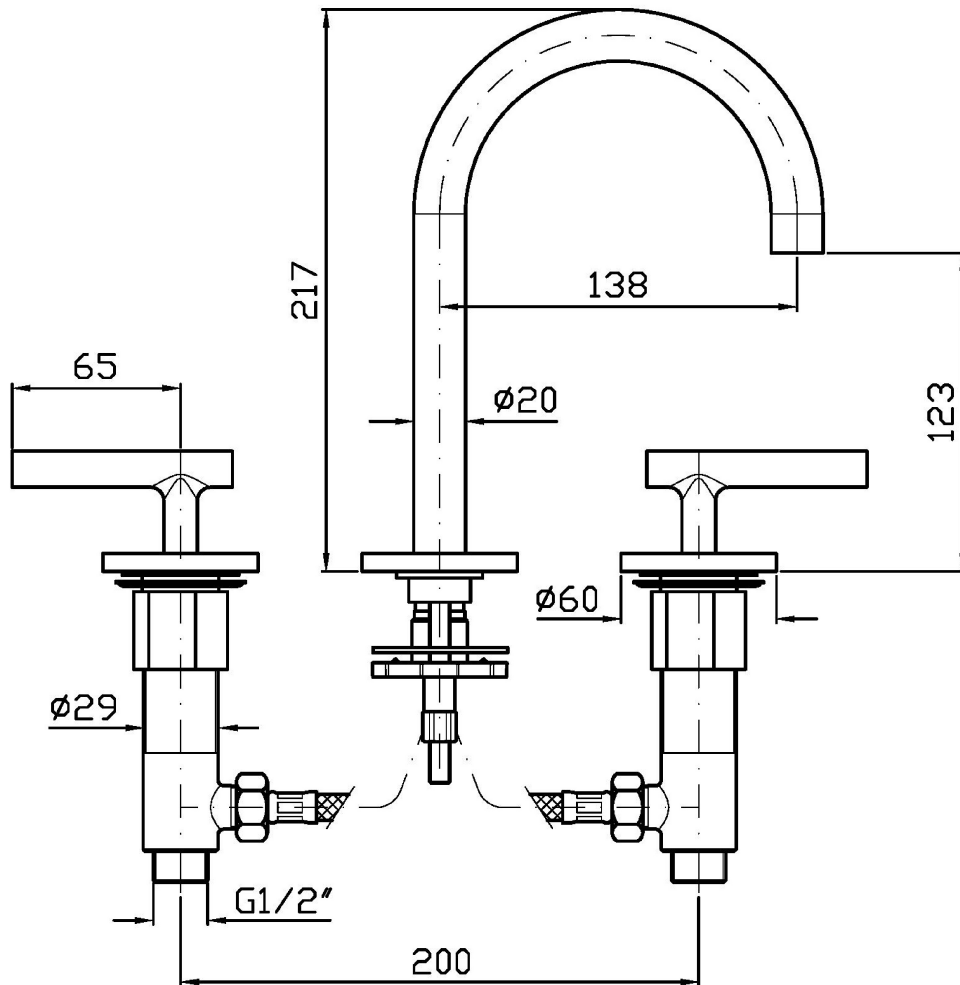

PAN S

ZPA5345

Batteria lavabo a 3 fori bocca bassa. / 3 hole basin mixer low spout.

Batteria lavabo a 3 fori bocca bassa con aeratore, flessibili di collegamento, senza scarico.
Water Saving - portata d'acqua uguale o inferiore a 6 l/min.

3 hole basin mixer low spout with aerator, flexible tails, without pop-up waste.
Water Saving - water flow rate of 6 l/min or less.

Finiture / Finishes

 Croma / Chrome	 C3 Nickel Spazzolato / Brushed Nickel	 C51 Metal Black spazzolato / Brushed Metal Black	 N6 Nero opaco / Matt black	 P21 PVD brushed chocolate / PVD brushed chocolate	 P31 Brushed PVD British gold / Brushed PVD British gold	 P81 Brushed total black PVD / Brushed total black PVD
 J3 Glossy gesso / Glossy gesso	 K7 Pearl cipria / Pearl cipria	 R6 Pearl chili / Pearl chili	 V7 Pearl salvia / Pearl salvia	 V8 Matt mirto / Matt mirto		

PAN S

ZPA5345

Disegno Complessivo / Overall Drawing

Note / Notes

PAN S

ZPA5345

Esplosi / Exploded

PAN S

ZPA5345

Portate / Flowrates (lt/min)

PRESSIONE PRESSURE	1 BAR	2 BAR	3 BAR	4 BAR	5 BAR
P1 LAVABO BASIN	3,9	4,6	4,8	4,9	5
P2					
P3					
P4					
P5					

PAN S

ZPA5345

Pesi e Misure / Weights and Sizes

Peso (Kg) Weight (lb)	2,80 (Kg)	6,17 (lb)
Volume test (dc3) - (in3)	11,01 (dc3)	671,87 (in3)
h (mm) - (in)	90,00 (mm)	3,54 (in)
L1 (mm) - (in)	335,00 (mm)	13,19 (in)
L2 (mm) - (in)	365,00 (mm)	14,37 (in)