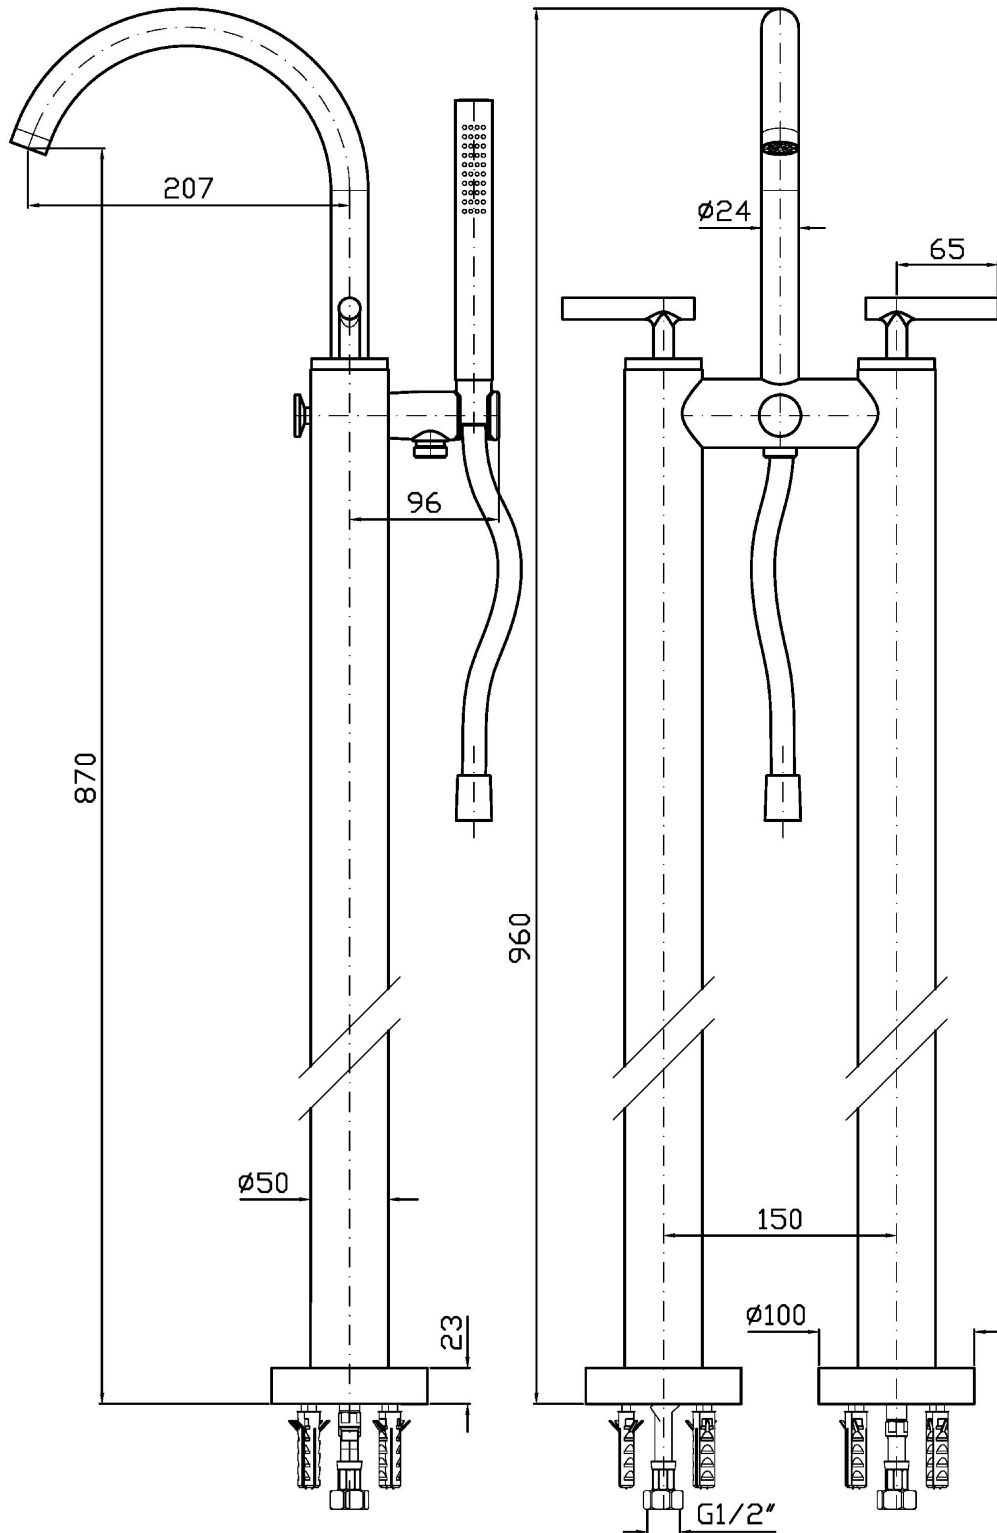

## PAN S

ZPA5278

Disegno Complessivo / Overall Drawing

## PAN S

ZPA5278

Portate / Flowrates (lt/min)

PRESSIONE PRESSURE	1 BAR	2 BAR	3 BAR	4 BAR	5 BAR
P1 BOCCA VASCA WALL SPOUT	12	17	20	23,5	26,2
P2 DOCCETTA HANDSHOWER	6,2	8	8,3	8,7	9
P3					
P4					
P5					

## PAN S

ZPA5278

Pesi e Misure / Weights and Sizes

Peso ( Kg ) Weight ( lb )	8,00 ( Kg )	17,64 ( lb )
Volume test ( dc3 ) - ( in3 )	53,39 ( dc3 )	3258,06 ( in3 )
h ( mm ) - ( in )	215,00 ( mm )	8,46 ( in )
L1 ( mm ) - ( in )	260,00 ( mm )	10,24 ( in )
L2 ( mm ) - ( in )	955,00 ( mm )	37,60 ( in )