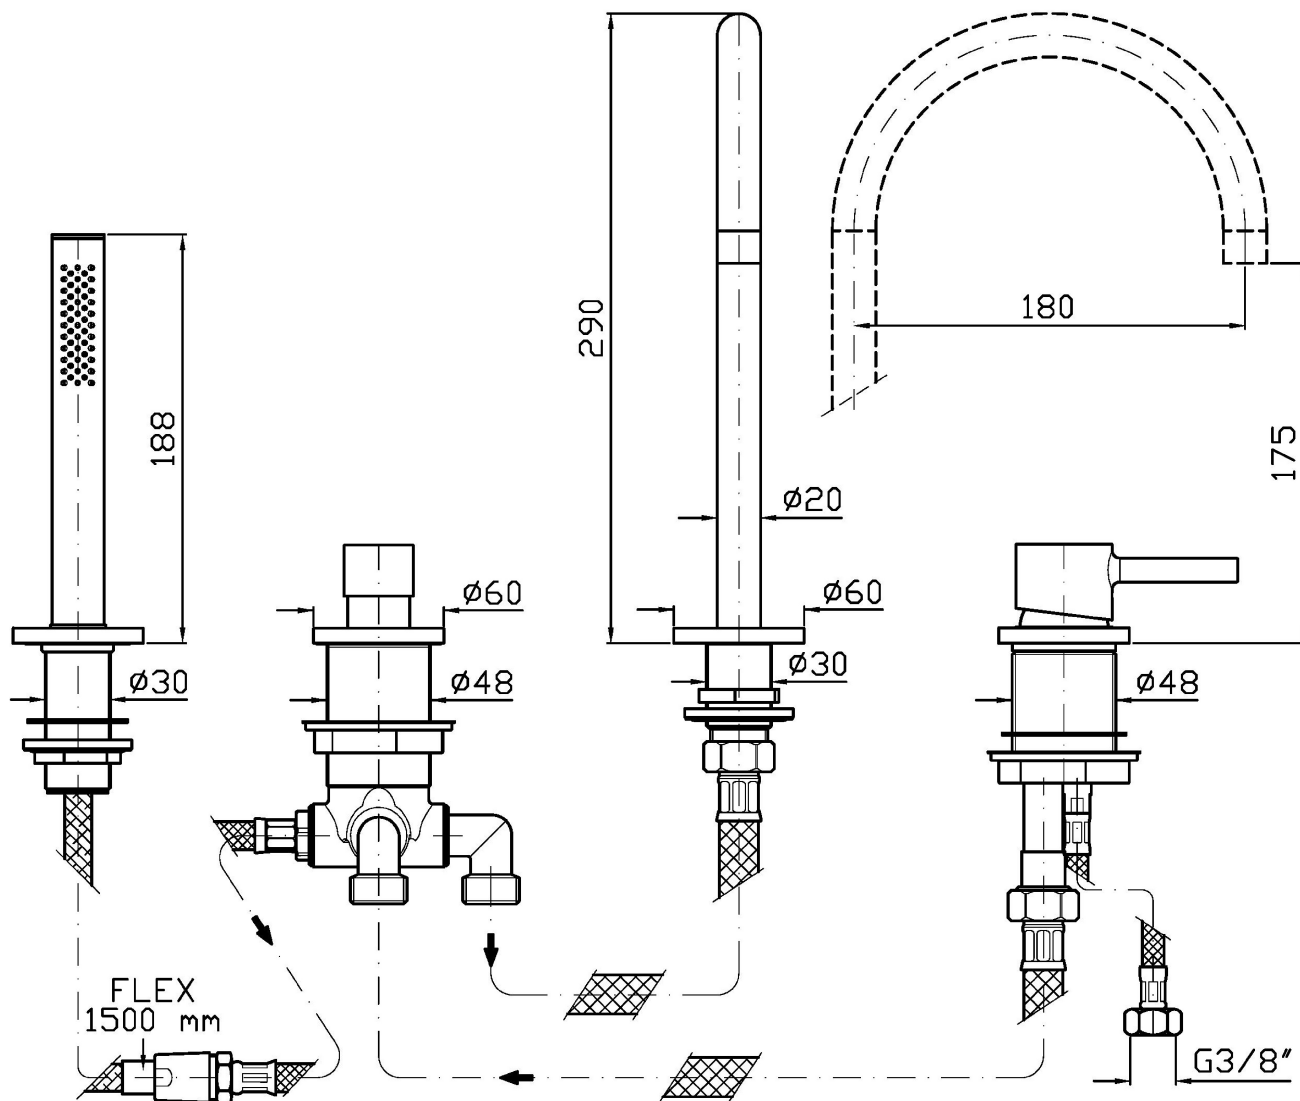

PAN S

ZPA513

Miscelatore monocomando bordo-vasca 4 fori. / 4 hole bath tub single lever mixer.

Miscelatore monocomando bordo-vasca 4 fori, con bocca fissa, doccia estraibile Z94727, flessibile da 1500 mm. Per versioni colore, doccetta Z94177.

4 hole bath tub single lever mixer, fixed spout, pull-out handshower Z94727, 1500 mm flexible hose. On colour finishes, handshower Z94177.

Finiture / Finishes

 Croma / Chrome	 C3 Nickel Spazzolato / Brushed Nickel	 C51 Metal Black spazzolato / Brushed Metal Black	 N6 Nero opaco / Matt black	 P21 PVD brushed chocolate / PVD brushed chocolate	 P31 Brushed PVD British gold / Brushed PVD British gold	 P81 Brushed total black PVD / Brushed total black PVD
 J3 Glossy gesso / Glossy gesso	 K7 Pearl cipria / Pearl cipria	 R6 Pearl chili / Pearl chili	 V7 Pearl salvia / Pearl salvia	 V8 Matt mirto / Matt mirto		

PAN S

ZPA513

Disegno Complessivo / Overall Drawing

Note / Notes

PAN S

ZPA513

Portate / Flowrates (lt/min)

PRESSIONE PRESSURE	1 BAR	2 BAR	3 BAR	4 BAR	5 BAR
P1 BOCCA VASCA WALL SPOUT	12,6	18,3	22,4	26	29,2
P2 DOCCETTA HANDSHOWER	6,2	8	8,3	8,7	9
P3					
P4					
P5					

PAN S

ZPA513

Pesi e Misure / Weights and Sizes

Peso (Kg) Weight (lb)	5,00 (Kg)	11,02 (lb)
Volume test (dc3) - (in3)	15,98 (dc3)	975,16 (in3)
h (mm) - (in)	90,00 (mm)	3,54 (in)
L1 (mm) - (in)	335,00 (mm)	13,19 (in)
L2 (mm) - (in)	530,00 (mm)	20,87 (in)