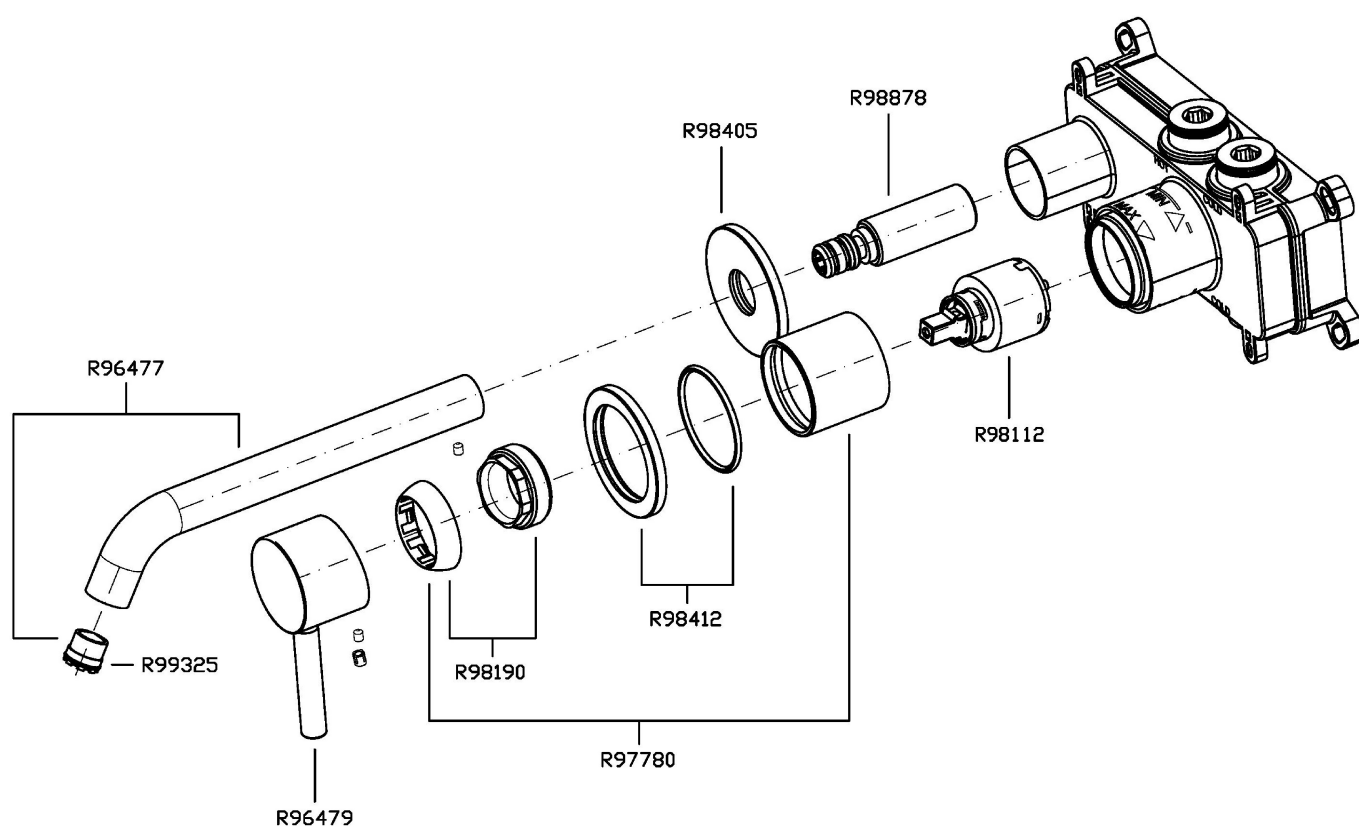

PAN S

ZPA432

Esplosi / Exploded