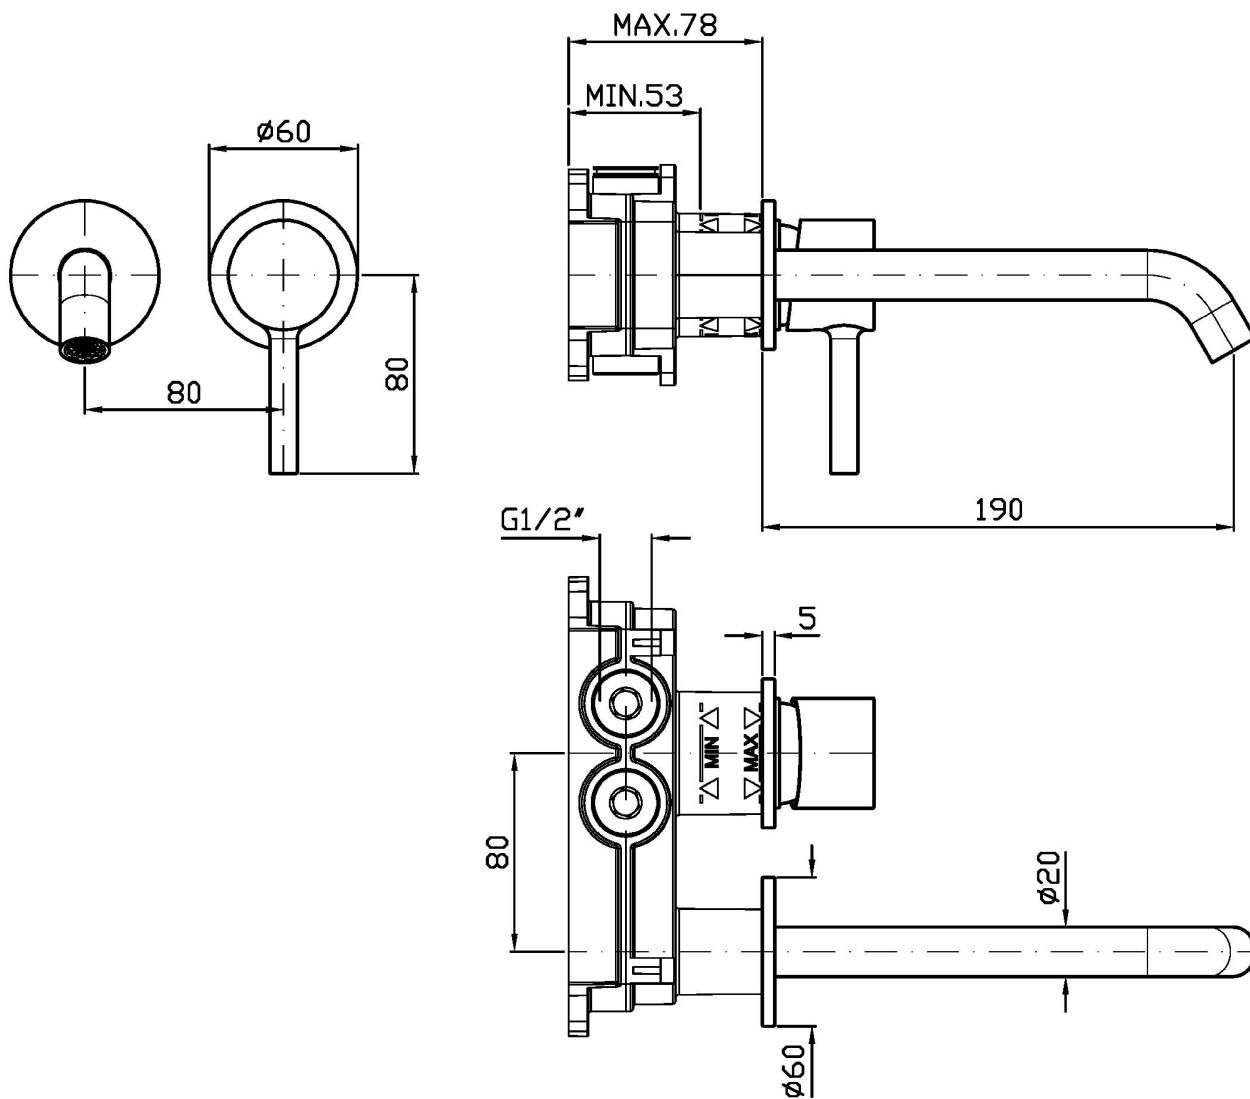

PAN S

ZPA432

Disegno Complessivo / Overall Drawing

Note / Notes