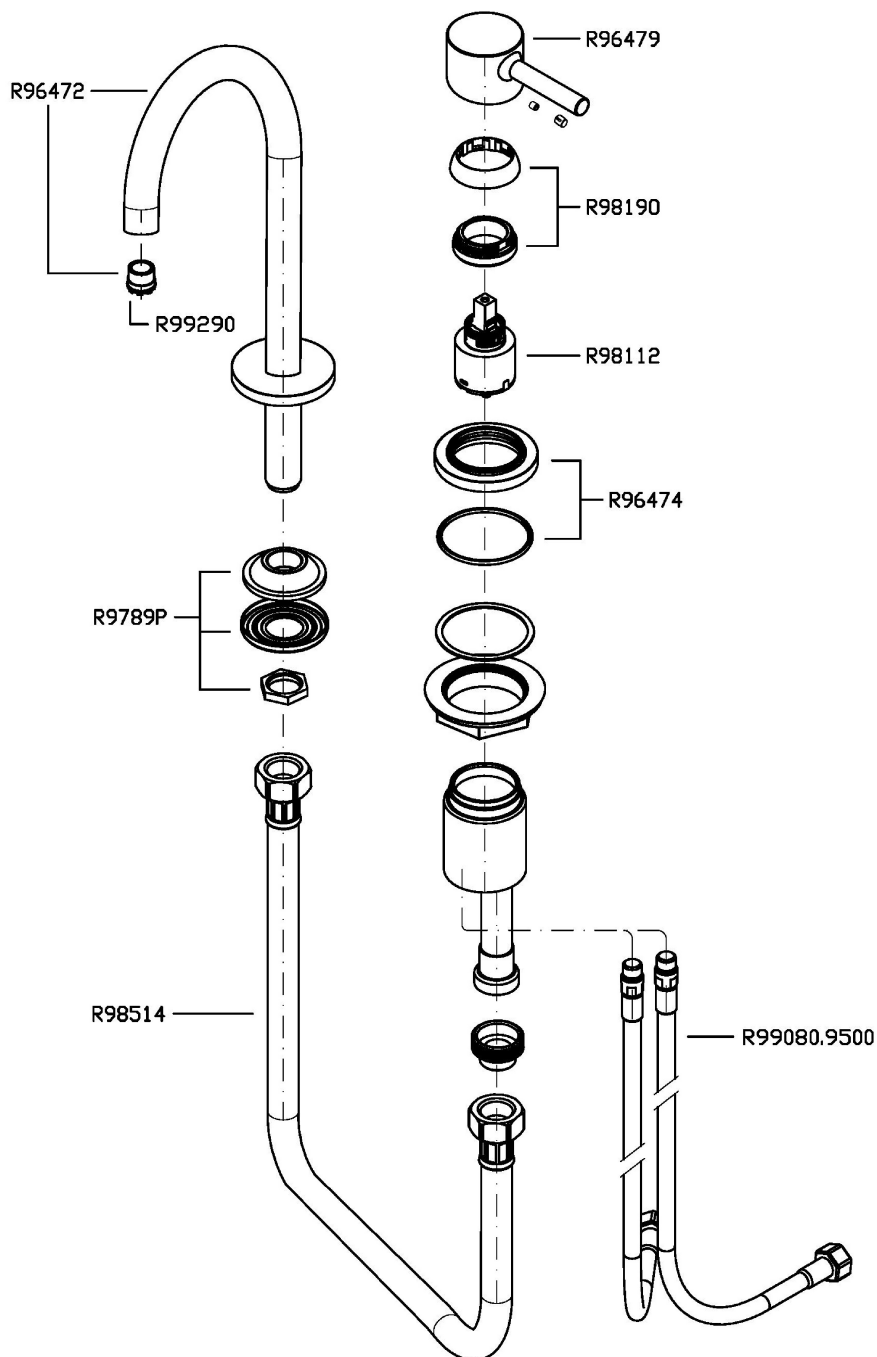

2 hole single lever basin mixer, aerator, flexible tails.  
Water Saving - water flow rate of 6 l/min or less.

## PAN S

ZPA419

Disegno Complessivo / Overall Drawing

Note / Notes

## PAN S

ZPA419

Portate / Flowrates (lt/min)

PRESSIONE PRESSURE	1 BAR	2 BAR	3 BAR	4 BAR	5 BAR
P1 LAVABO BASIN	4,8	5	5	5	5
P2					
P3					
P4					
P5					

## PAN S

ZPA419

Pesi e Misure / Weights and Sizes

Peso ( Kg ) Weight ( lb )	2,40 ( Kg )	5,29 ( lb )
Volume test ( dc3 ) - ( in3 )	11,01 ( dc3 )	671,87 ( in3 )
h ( mm ) - ( in )	90,00 ( mm )	3,54 ( in )
L1 ( mm ) - ( in )	335,00 ( mm )	13,19 ( in )
L2 ( mm ) - ( in )	365,00 ( mm )	14,37 ( in )