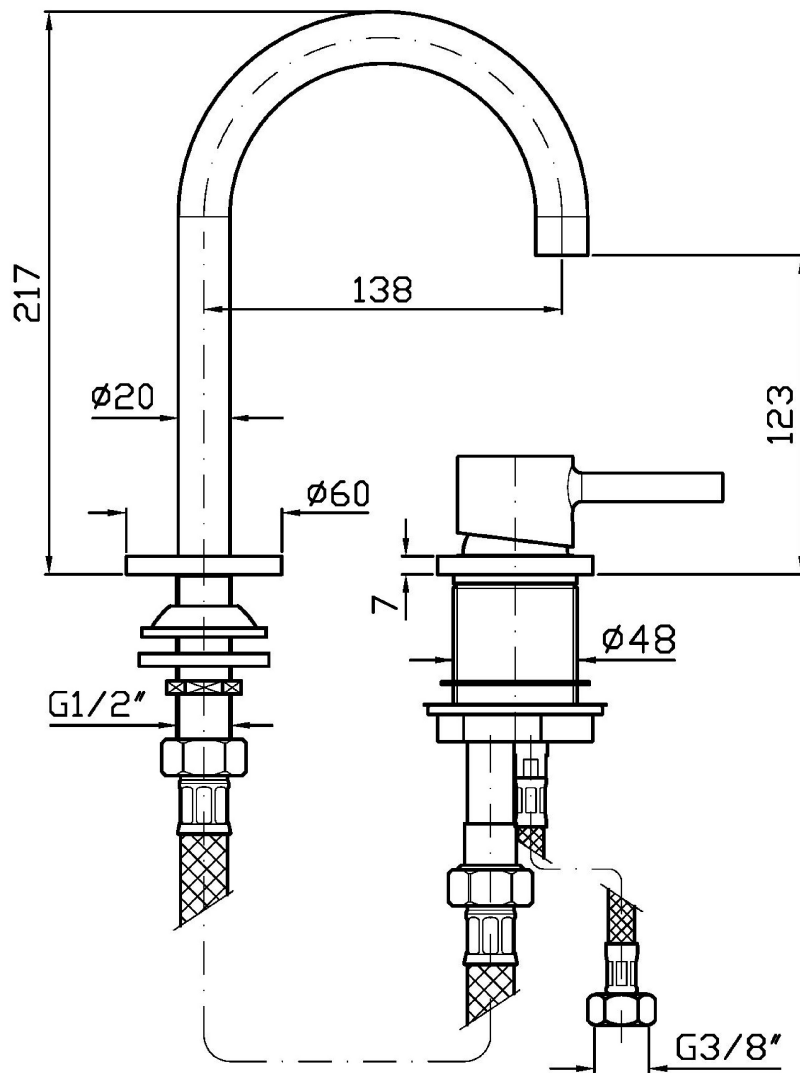

PAN S

ZPA419

Disegno Complessivo / Overall Drawing

Note / Notes