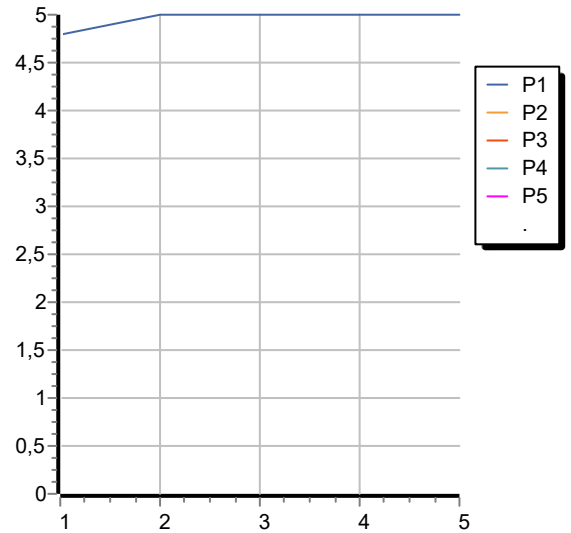

## PAN S

ZPA419

Portate / Flowrates (lt/min)

PRESSIONE PRESSURE	1 BAR	2 BAR	3 BAR	4 BAR	5 BAR
P1 LAVABO BASIN	4,8	5	5	5	5
P2					
P3					
P4					
P5					

## PAN S

ZPA419

Pesi e Misure / Weights and Sizes

Peso ( Kg ) Weight ( lb )	2,40 ( Kg )	5,29 ( lb )
Volume test ( dc3 ) - ( in3 )	11,01 ( dc3 )	671,87 ( in3 )
h ( mm ) - ( in )	90,00 ( mm )	3,54 ( in )
L1 ( mm ) - ( in )	335,00 ( mm )	13,19 ( in )
L2 ( mm ) - ( in )	365,00 ( mm )	14,37 ( in )