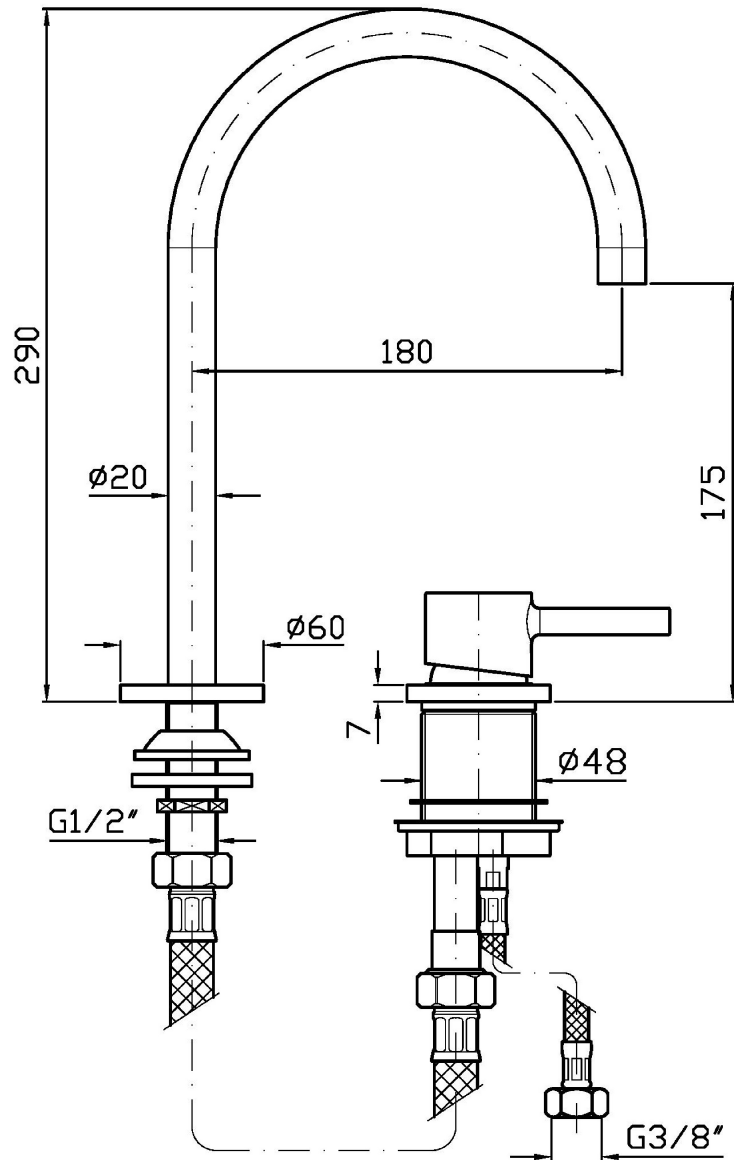

PAN S

ZPA418

Miscelatore monocomando lavabo 2 fori. / 2 hole single lever basin mixer.

Miscelatore monocomando lavabo 2 fori, aeratore, flessibili di collegamento.
Water Saving - portata d'acqua uguale o inferiore a 6 l/min.

2 hole single lever basin mixer, aerator, flexible tails.
Water Saving - water flow rate of 6 l/min or less.

Finiture / Finishes

 Croma / Chrome	 C3 Nickel Spazzolato / Brushed Nickel	 C51 Metal Black spazzolato / Brushed Metal Black	 N6 Nero opaco / Matt black	 P21 PVD brushed chocolate / PVD brushed chocolate	 P31 Brushed PVD British gold / Brushed PVD British gold	 P81 Brushed total black PVD / Brushed total black PVD
 J3 Glossy gesso / Glossy gesso	 K7 Pearl cipria / Pearl cipria	 R6 Pearl chili / Pearl chili	 V7 Pearl salvia / Pearl salvia	 V8 Matt mirto / Matt mirto		

PAN S

ZPA418

Disegno Complessivo / Overall Drawing

Note / Notes

PAN S

ZPA418

Portate / Flowrates (lt/min)

PRESSIONE PRESSURE	1 BAR	2 BAR	3 BAR	4 BAR	5 BAR
P1 LAVABO BASIN	4,8	5	5	5	5
P2					
P3					
P4					
P5					

PAN S

ZPA418

Pesi e Misure / Weights and Sizes

Peso (Kg) Weight (lb)	2,50 (Kg)	5,51 (lb)
Volume test (dc3) - (in3)	11,01 (dc3)	671,87 (in3)
h (mm) - (in)	90,00 (mm)	3,54 (in)
L1 (mm) - (in)	335,00 (mm)	13,19 (in)
L2 (mm) - (in)	365,00 (mm)	14,37 (in)