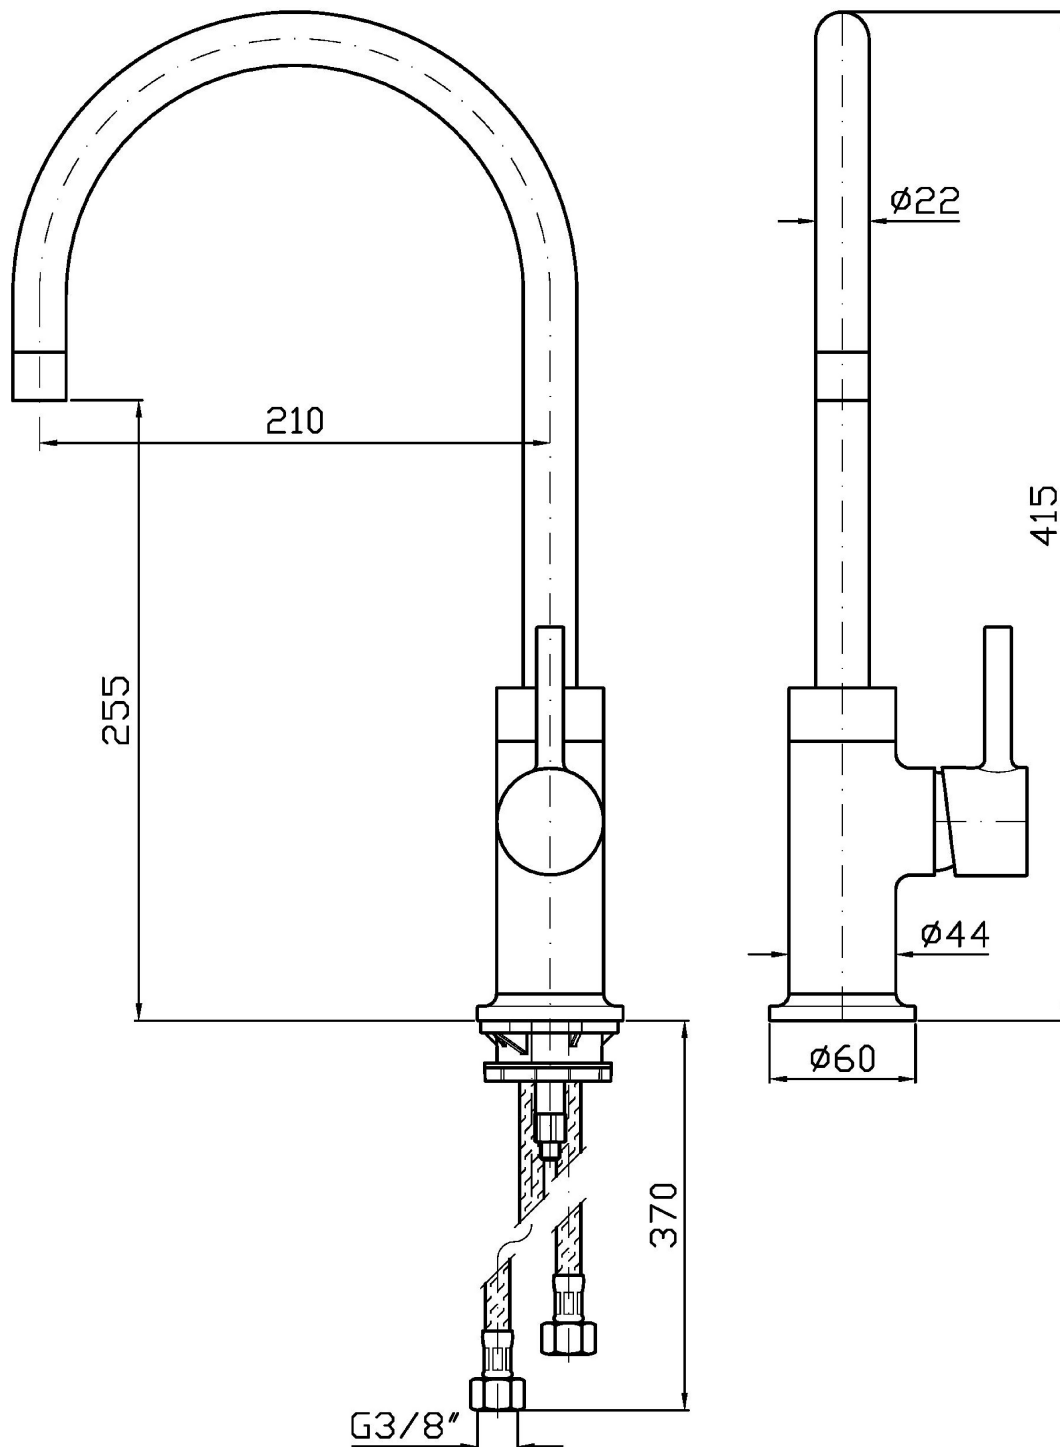

KITCHEN

ZPA358

Miscelatore monocomando lavello Pan S con bocca girevole. / Pan S single lever sink mixer with swivel spout.

Miscelatore monocomando lavello Pan S con bocca girevole, aeratore, flessibili di collegamento.

Pan S single lever sink mixer with swivel spout, aerator, flexible tails.

KITCHEN

ZPA358

Finiture / Finishes

Cromo / Chrome

Note / Notes

KITCHEN

ZPA358

Disegno Complessivo / Overall Drawing

KITCHEN

ZPA358

Portate / Flowrates (lt/min)

PRESSIONE PRESSURE	1 BAR	2 BAR	3 BAR	4 BAR	5 BAR
P1 LAVELLO SINK	3,3	4,9	6	6,9	7,7
P2					
P3					
P4					
P5					

KITCHEN

ZPA358

Pesi e Misure / Weights and Sizes

Peso (Kg) Weight (lb)	3,10 (Kg)	6,83 (lb)
Volume test (dc3) - (in3)	13,34 (dc3)	814,06 (in3)
h (mm) - (in)	90,00 (mm)	3,54 (in)
L1 (mm) - (in)	285,00 (mm)	11,22 (in)
L2 (mm) - (in)	520,00 (mm)	20,47 (in)