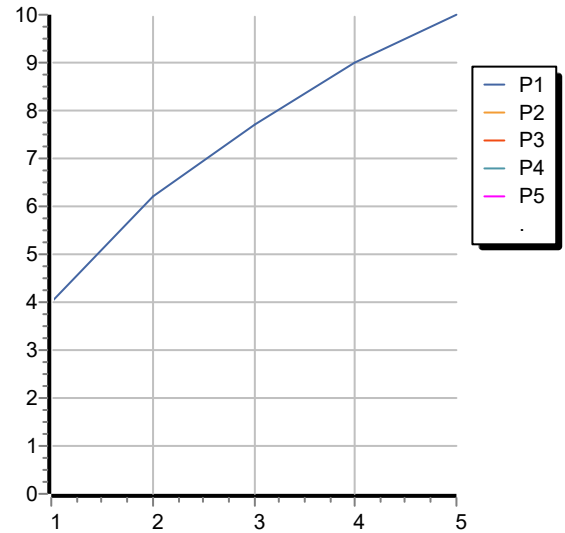

Brushed total black PVD / Brushed total black PVD

Note / Notes

KITCHEN

ZPA285

Disegno Complessivo / Overall Drawing

KITCHEN

ZPA285

Portate / Flowrates (lt/min)

PRESSIONE PRESSURE	1 BAR	2 BAR	3 BAR	4 BAR	5 BAR
LAVELLO CON DOCETTA P1 SINK WITH SPRAY	4	6,2	7,7	9	10
P2					
P3					
P4					
P5					

KITCHEN

ZPA285

Pesi e Misure / Weights and Sizes

Peso (Kg) Weight (lb)	3,79 (Kg)	8,36 (lb)
Volume test (dc3) - (in3)	15,98 (dc3)	975,16 (in3)
h (mm) - (in)	90,00 (mm)	3,54 (in)
L1 (mm) - (in)	335,00 (mm)	13,19 (in)
L2 (mm) - (in)	530,00 (mm)	20,87 (in)