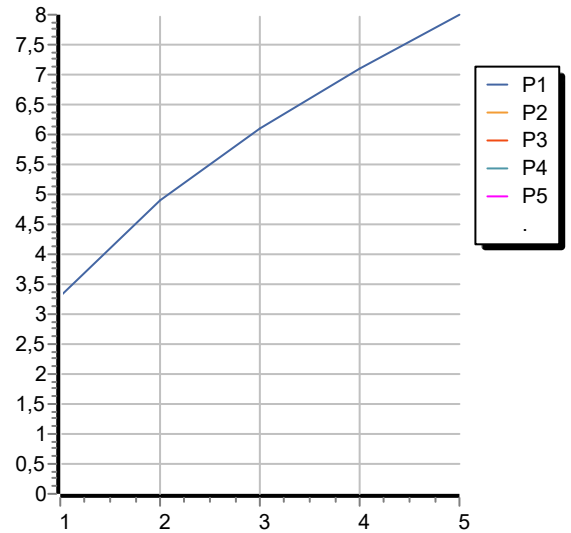

Brushed total black PVD / Brushed total black PVD

Note / Notes

KITCHEN

ZPA284

Disegno Complessivo / Overall Drawing

KITCHEN

ZPA284

Portate / Flowrates (lt/min)

PRESSIONE PRESSURE	1 BAR	2 BAR	3 BAR	4 BAR	5 BAR
LAVELLO SINK	3,3	4,9	6,1	7,1	8
P1					
P2					
P3					
P4					
P5					

KITCHEN

ZPA284

Pesi e Misure / Weights and Sizes

Peso (Kg) Weight (lb)	3,25 (Kg)	7,16 (lb)
Volume test (dc3) - (in3)	15,98 (dc3)	975,16 (in3)
h (mm) - (in)	90,00 (mm)	3,54 (in)
L1 (mm) - (in)	335,00 (mm)	13,19 (in)
L2 (mm) - (in)	530,00 (mm)	20,87 (in)