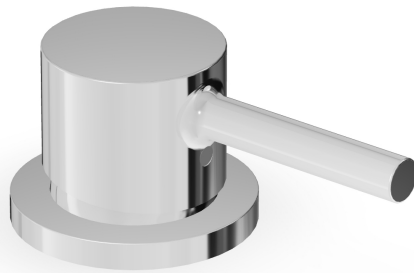

PAN S

ZPA250

Comando miscelatore lavabo da piano. / Deck mounted single lever mixer.

Comando miscelatore lavabo da piano.

Deck mounted single lever mixer, control only.

PAN S

ZPA250

Finiture / Finishes