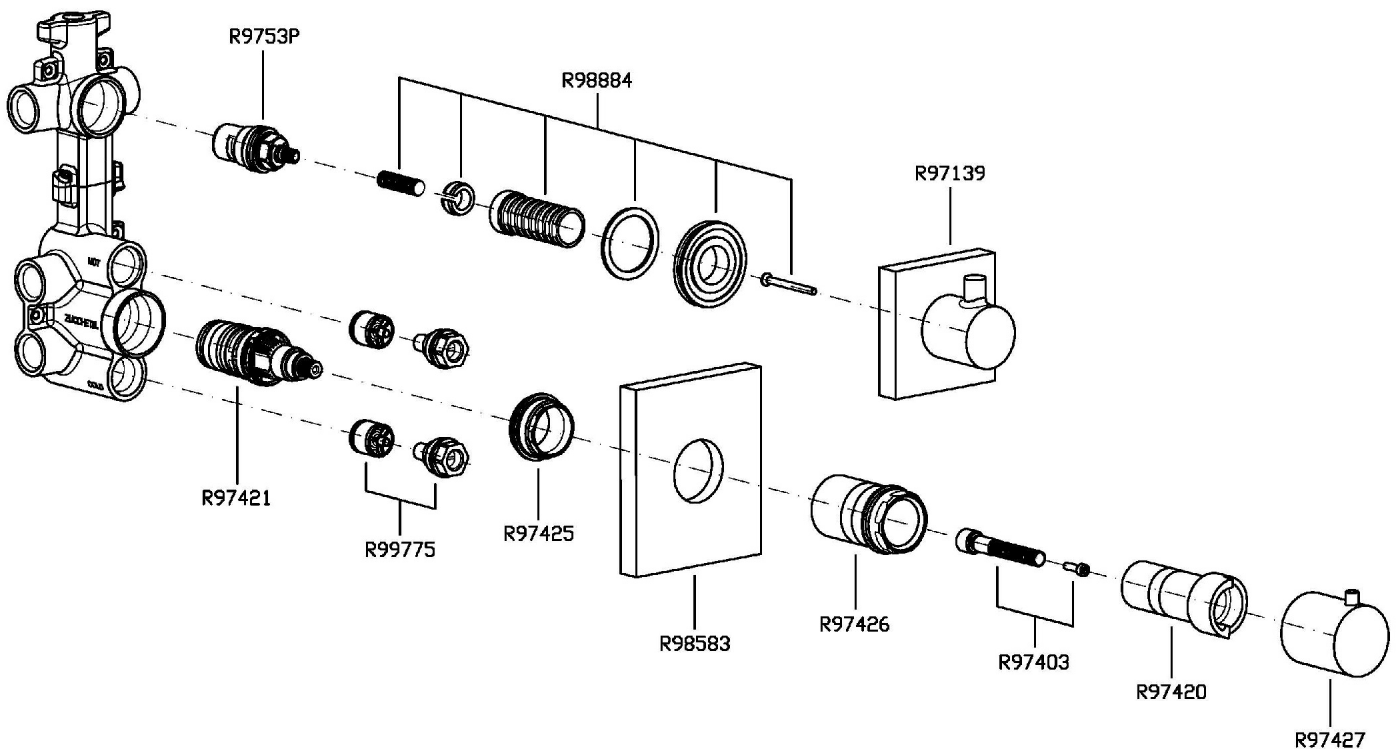

PAN

ZP8661

Esplosi / Exploded