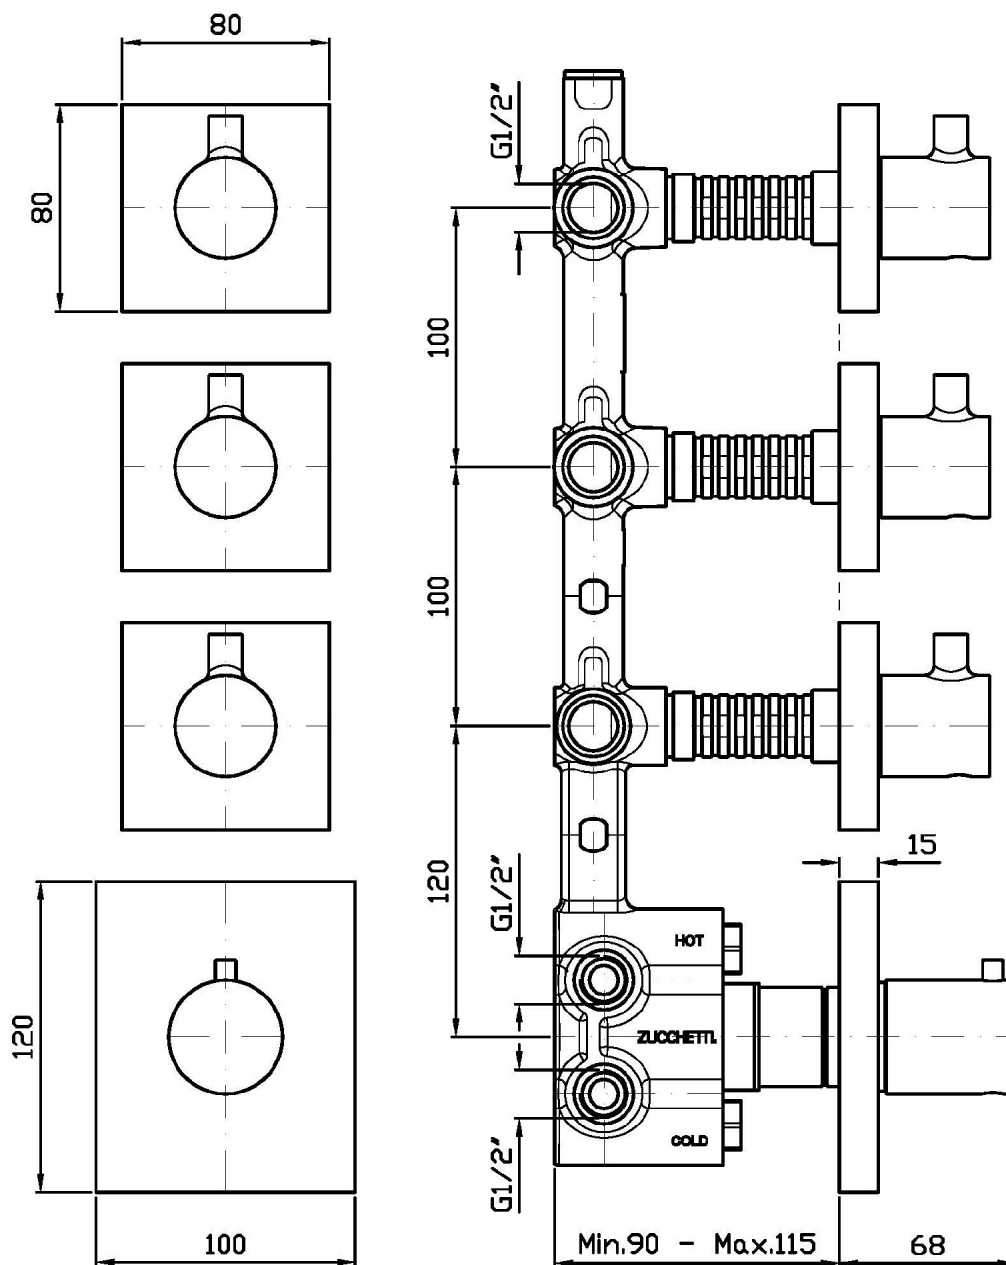

PAN

ZP8661

Disegno Complessivo / Overall Drawing