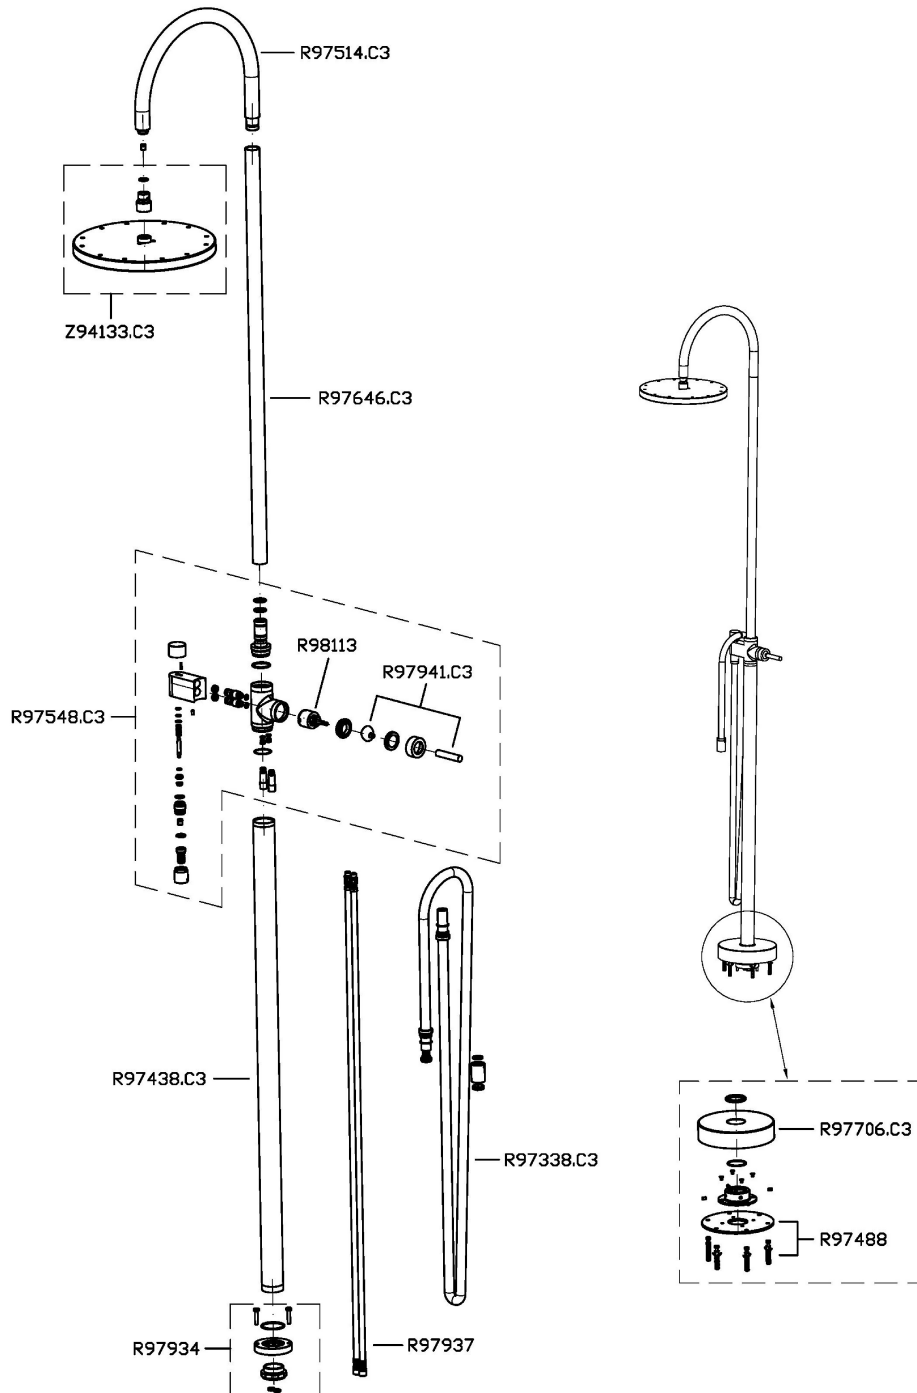

Free standing shower column in stainless steel specific for outdoor use. Water connection and fixing on the floor with built-in part. Rain anti-limestone shower head, 300mm. Joystick mixer with 35 mm cartridge. Elastomer footwasher hose operated by diverter.

SHOWER

ZP8087.X

Disegno Complessivo / Overall Drawing

Note / Notes

SHOWER

ZP8087.X

Esplosi / Exploded

SHOWER

ZP8087.X

Portate / Flowrates (lt/min)

PRESSIONE PRESSURE	1 BAR	2 BAR	3 BAR	4 BAR	5 BAR
P1 DOCCETTA HANDSHOWER	4,7	5,8	6,5	6,5	6,5
P2 SOFFIONE SHOWER HEAD	8,5	10	12	12	12
P3					
P4					
P5					

SHOWER

ZP8087.X

Pesi e Misure / Weights and Sizes

Peso (Kg) Weight (lb)	15,90 (Kg)	35,05 (lb)
Volume test (dc3) - (in3)	114,56 (dc3)	6990,88 (in3)
h (mm) - (in)	240,00 (mm)	9,45 (in)
L1 (mm) - (in)	420,00 (mm)	16,54 (in)
L2 (mm) - (in)	1100,00 (mm)	43,31 (in)