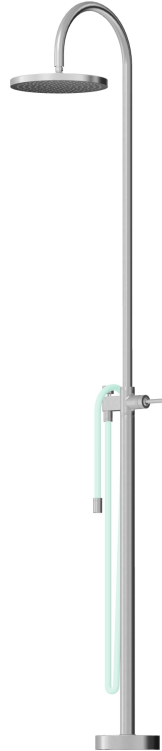

SHOWER

ZP8087.X

Colonna doccia free standing in acciaio inox per esterni. / Free standing shower column, stainless steel for outdoor.

Colonna doccia free standing in acciaio inox per esterni. Collegamenti acqua e fissaggio a pavimento con parte incasso. Soffione anticalcare a pioggia da 300mm. Miscelatore con joystick, cartuccia 35mm. Tubo lavapiedi in elastomero azionabile con deviatore.

Free standing shower column in stainless steel specific for outdoor use. Water connection and fixing on the floor with built-in part. Rain anti-limestone shower head, 300mm. Joystick mixer with 35 mm cartridge. Elastomer footwasher hose operated by diverter.

R99797

Parte incasso. / Built-in part.

Finiture / Finishes

	X		XP21		XP31		XP41		XP81		XP91
Acciaio inox spazzolato / Brushed stainless steel		Brushed PVD chocolate / Brushed PVD chocolate		Brushed PVD British gold / Brushed PVD British gold		Brushed PVD gold / Brushed PVD gold		PVD Brushed Total Black / PVD Brushed Total Black		Brushed PVD copper / Brushed PVD copper	

SHOWER

ZP8087.X

Disegno Complessivo / Overall Drawing

Note / Notes

SHOWER

ZP8087.X

Esplosi / Exploded

SHOWER