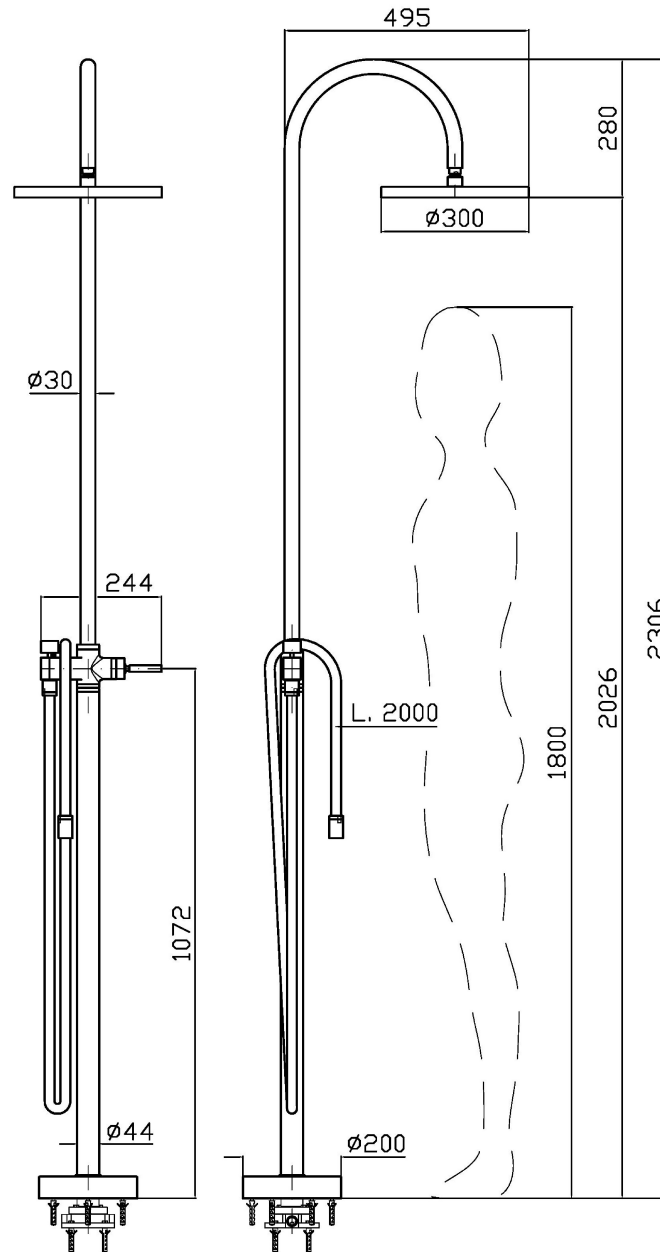

Free standing shower column in stainless steel specific for outdoor use. Water connection and fixing on the floor with built-in part. Rain anti-limestone shower head, 300mm. Joystick mixer with 35 mm cartridge. Elastomer footwasher hose operated by diverter.

SHOWER

ZP8087.X

Disegno Complessivo / Overall Drawing

Note / Notes

SHOWER

ZP8087.X

Esplosi / Exploded

SHOWER

ZP8087.X

Portate / Flowrates (lt/min)

PRESSIONE PRESSURE	1 BAR	2 BAR	3 BAR	4 BAR	5 BAR
P1 DOCCETTA HANDSHOWER	4,7	5,8	6,5	6,5	6,5
P2 SOFFIONE SHOWER HEAD	8,5	10	12	12	12
P3					
P4					
P5					

SHOWER

ZP8087.X

Pesi e Misure / Weights and Sizes

Peso (Kg) Weight (lb)	15,90 (Kg)	35,05 (lb)
Volume test (dc3) - (in3)	114,56 (dc3)	6990,88 (in3)
h (mm) - (in)	240,00 (mm)	9,45 (in)
L1 (mm) - (in)	420,00 (mm)	16,54 (in)
L2 (mm) - (in)	1100,00 (mm)	43,31 (in)