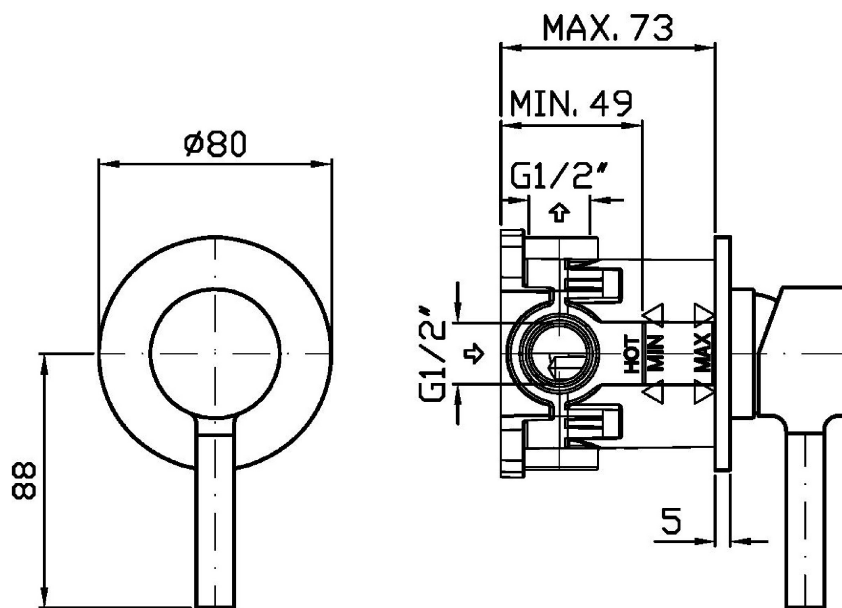

PAN

ZP6780

Disegno Complessivo / Overall Drawing