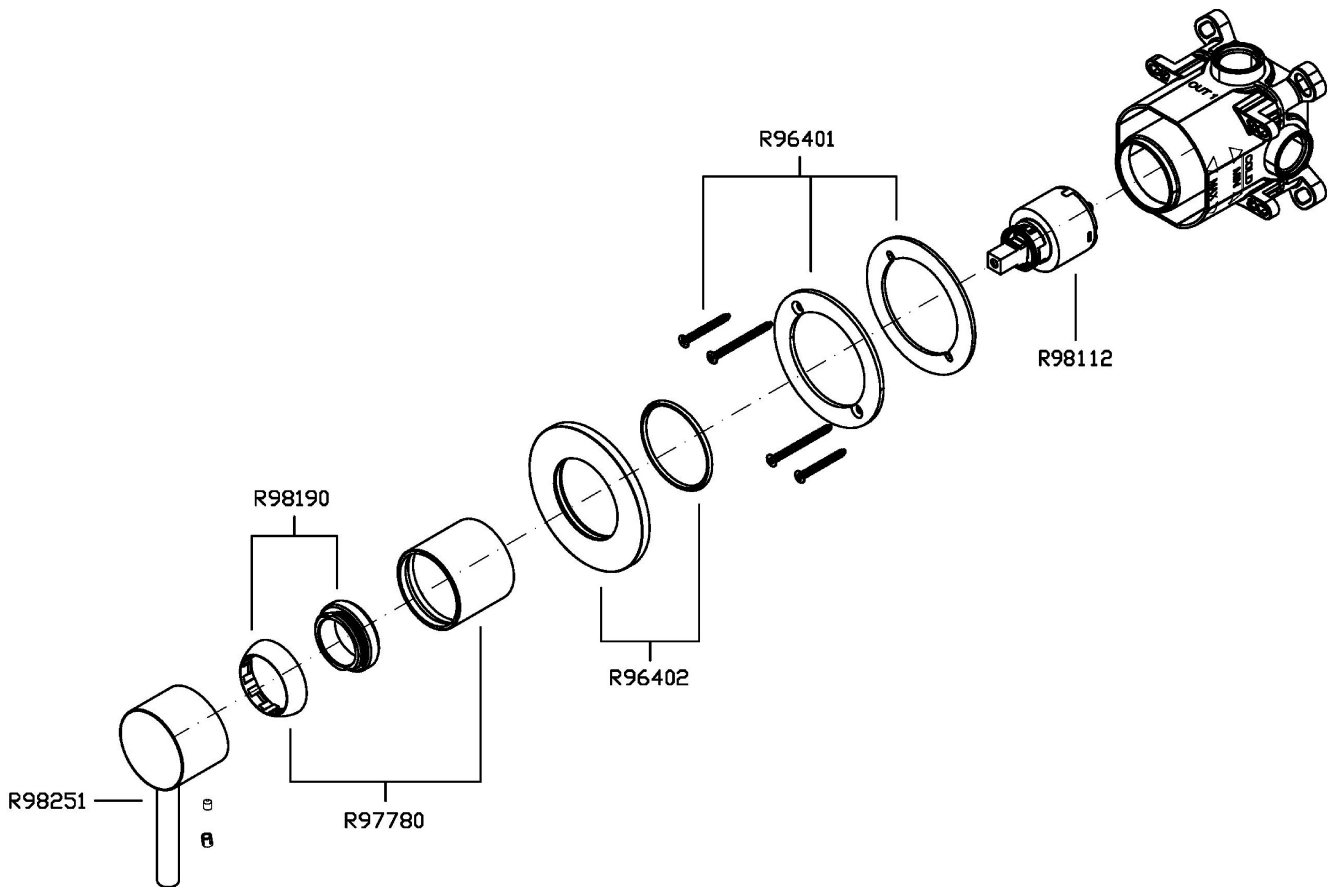

PAN

ZP6780

Esplosi / Exploded