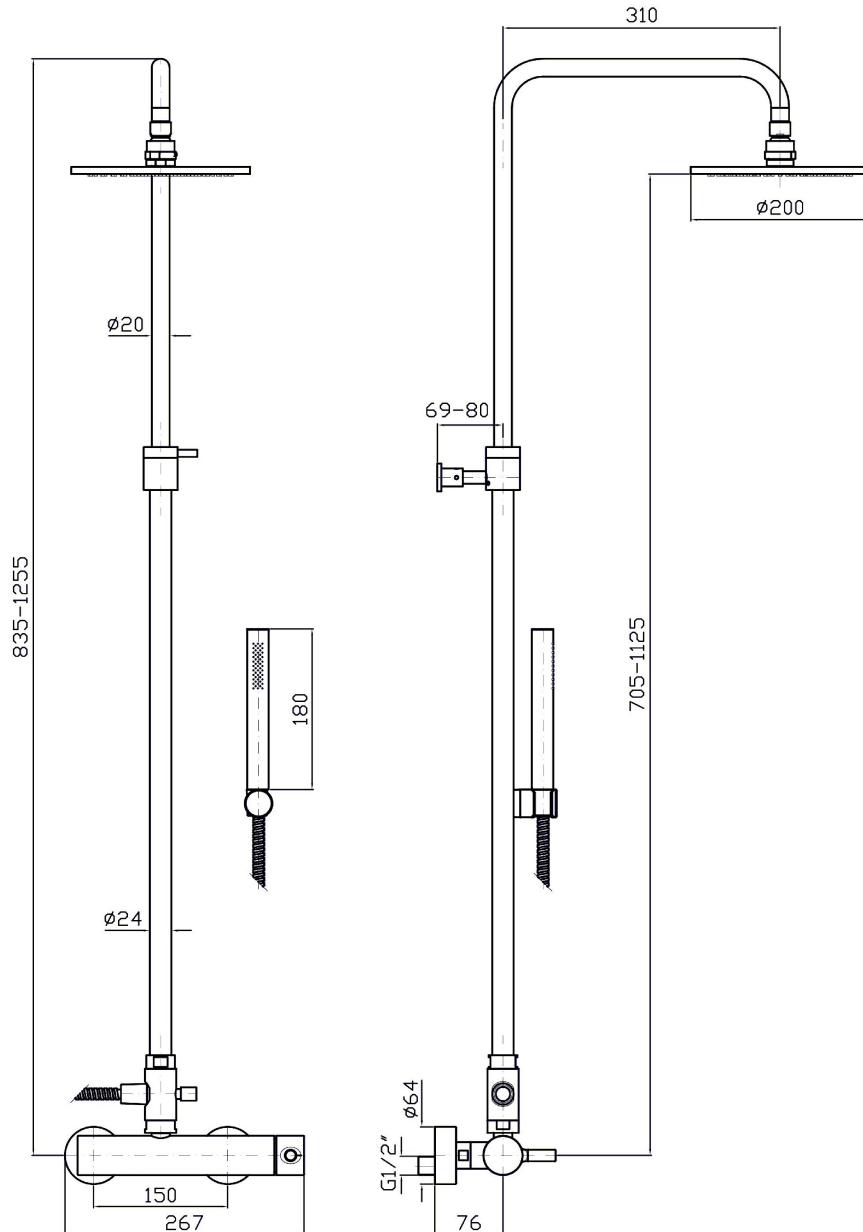

## SHOWER

ZP6770

Colonna doccia completa di miscelatore monocomando esterno. / Shower column with exposed single lever mixer.

Colonna doccia completa di miscelatore monocomando esterno, soffione in ottone ispezionabile Ø 200 mm con sistema anticalcare e doccetta in ottone a getto fisso Z94177. Altezza regolabile.

Shower column with exposed single lever mixer, Ø 200 mm inspectionable brass shower head with antilimestone system, brass hand shower Z94177, simple jet. Adjustable height.

## SHOWER

ZP6770

Disegno Complessivo / Overall Drawing

Note / Notes

## SHOWER

ZP6770

Pesi e Misure / Weights and Sizes

|                               |               |              |
|-------------------------------|---------------|--------------|
| Peso ( Kg ) Weight ( lb )     | 7,05 ( Kg )   | 15,54 ( lb ) |
| Volume test ( dc3 ) - ( in3 ) | 0,00 ( dc3 )  | 0,00 ( in3 ) |
| h ( mm ) - ( in )             | 120,00 ( mm ) | 4,72 ( in )  |
| L1 ( mm ) - ( in )            | 400,00 ( mm ) | 15,75 ( in ) |
| L2 ( mm ) - ( in )            | 900,00 ( mm ) | 35,43 ( in ) |