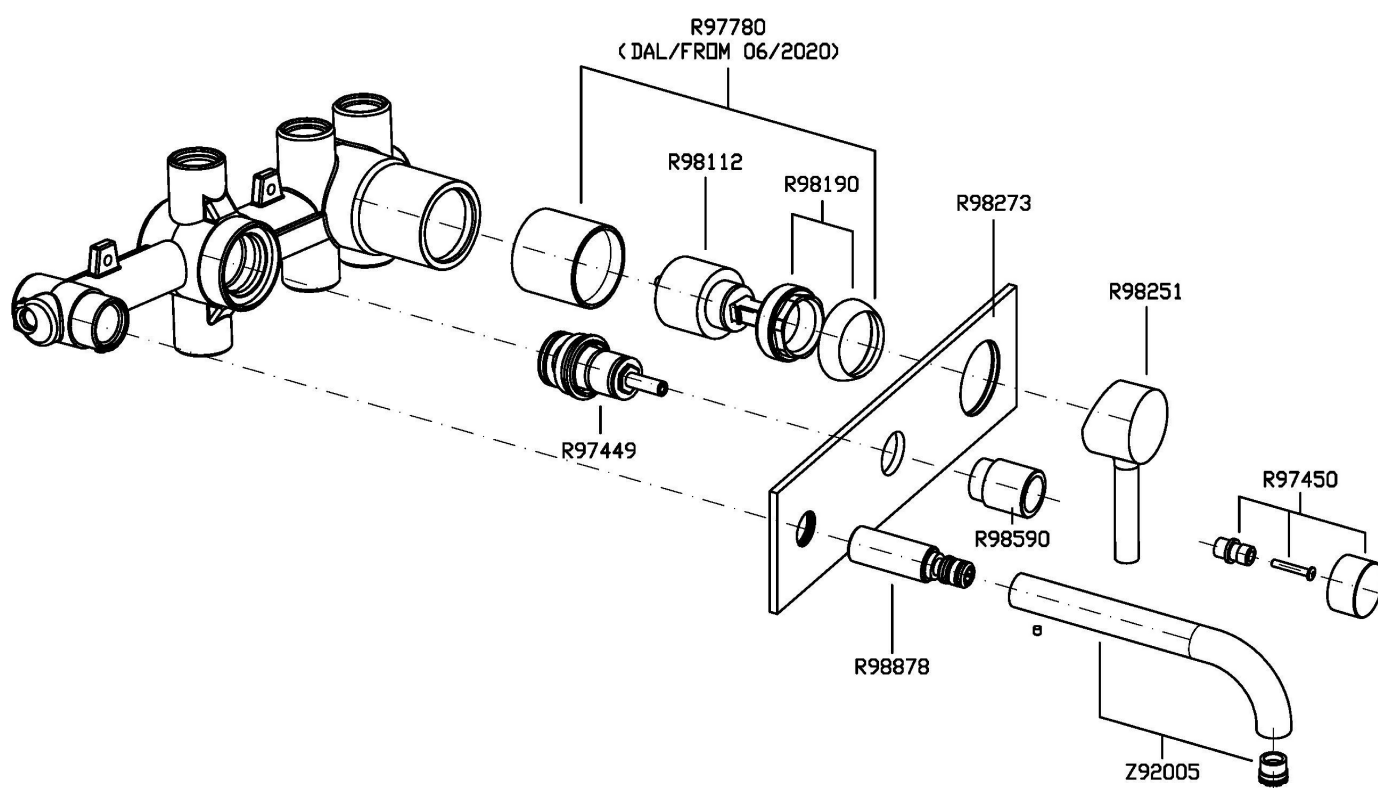

PAN

ZP6640

Esplosi / Exploded