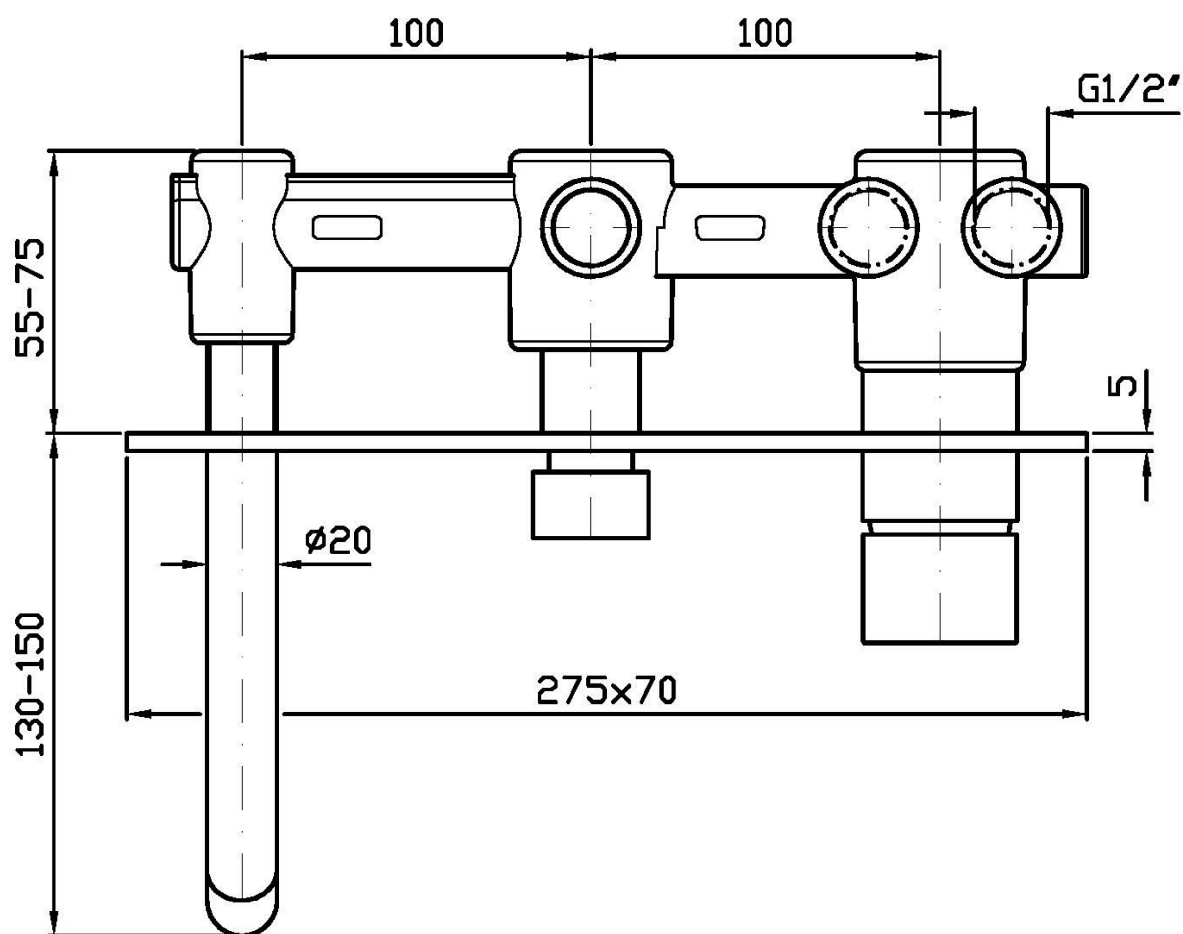

PAN

ZP6640

Disegno Complessivo / Overall Drawing