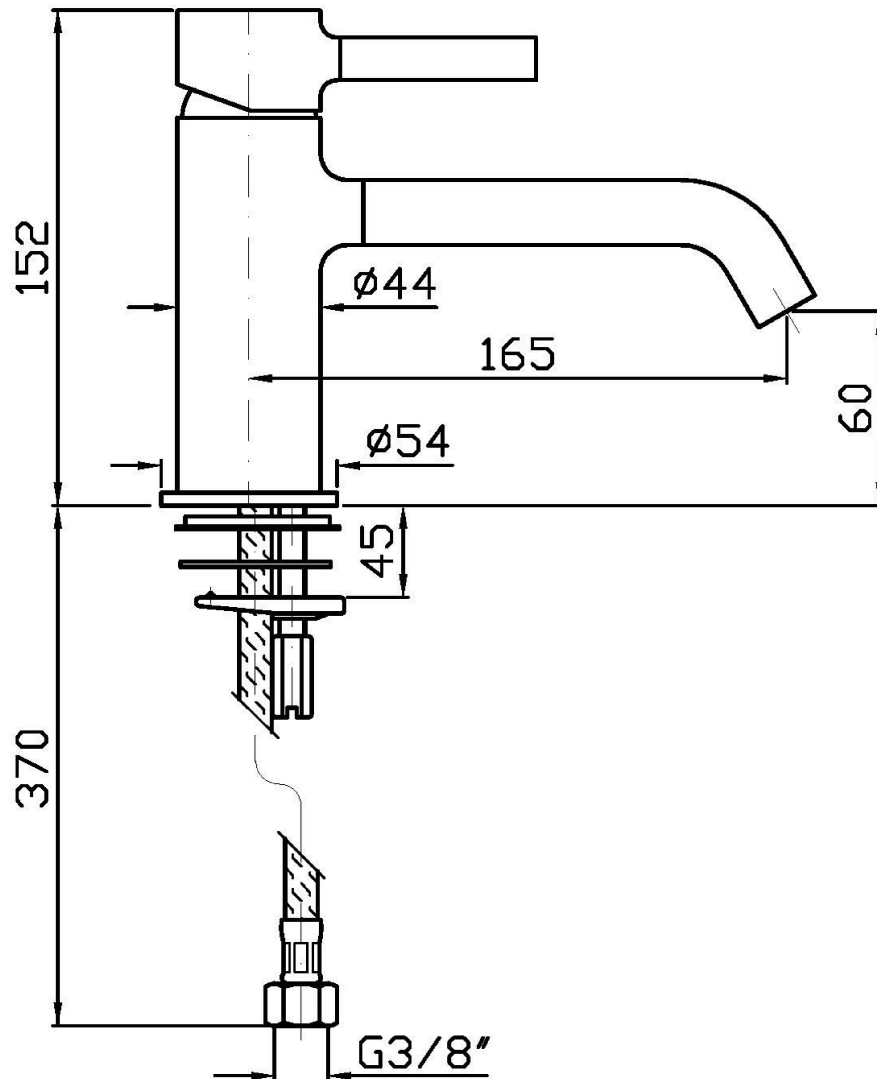

PAN

ZP6592

Disegno Complessivo / Overall Drawing