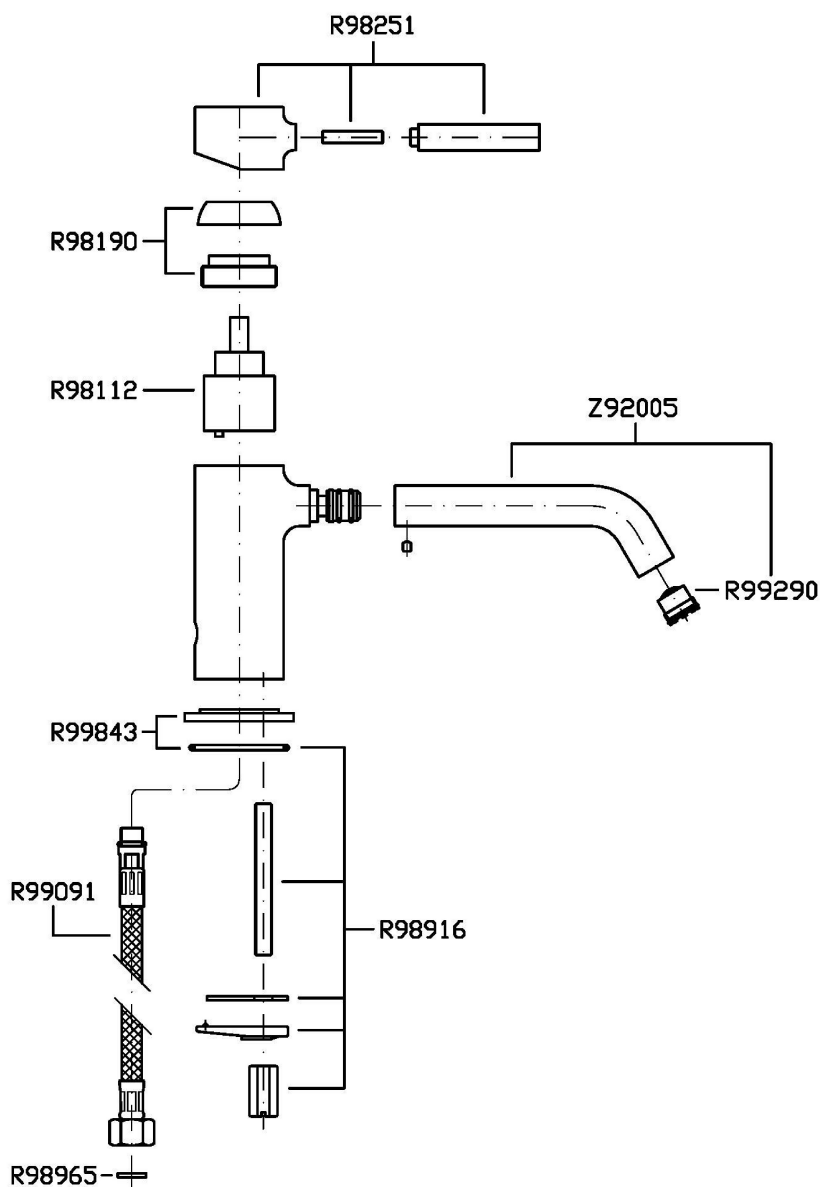

Single lever basin mixer with extended spout., aerator, flexible tails, without pop-up waste.
Water Saving - water flow rate of 6 l/min or less.

Finiture / Finishes

 Cromo / Chrome	 C3 Nickel Spazzolato / Brushed Nickel	 C8 Nickel Lucido / Polished Nickel	 C40 Oro / Gold	 C41 Oro spazzolato / Brushed Gold	 C50 Metal Black / Metal Black	 C51 Metal Black spazzolato / Brushed Metal Black	 W1 Bianco Opaco Goffrato / Embossed Matt White
 N1 Nero Opaco Goffrato / Embossed Matt Black	 N6 Nero opaco / Matt black						

PAN

ZP6592

Disegno Complessivo / Overall Drawing

PAN

ZP6592

Esplosi / Exploded

PAN

ZP6592

Portate / Flowrates (lt/min)

PRESSIONE PRESSURE	1 BAR	2 BAR	3 BAR	4 BAR	5 BAR
P1 LAVABO BASIN	4,8	5	5	5	5
P2					
P3					
P4					
P5					

PAN

ZP6592

Pesi e Misure / Weights and Sizes

Peso (Kg) Weight (lb)	2,00 (Kg)	4,41 (lb)
Volume test (dc3) - (in3)	7,43 (dc3)	453,41 (in3)
h (mm) - (in)	90,00 (mm)	3,54 (in)
L1 (mm) - (in)	250,00 (mm)	9,84 (in)
L2 (mm) - (in)	333,00 (mm)	13,11 (in)