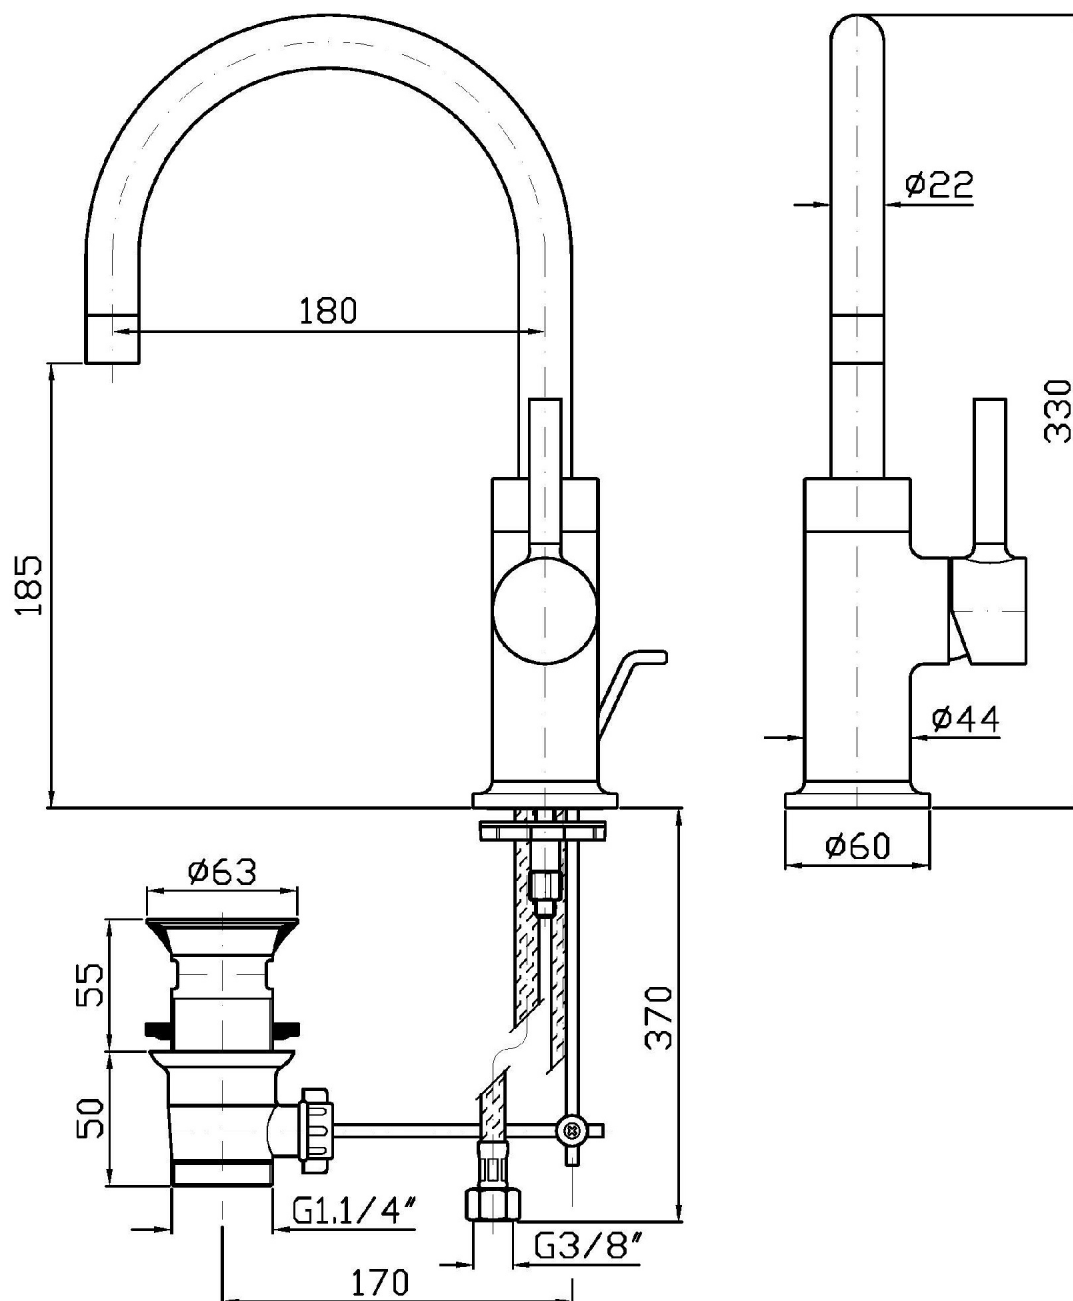

Single lever basin mixer, swivel spout with aerator, 1 ¼" pop-up waste, flexible tails.

Finiture / Finishes

	 C3	 C8	 C40	 C41	 C50	 C51	 W1
Croma / Chrome	Nickel Spazzolato / Brushed Nickel	Nickel Lucido / Polished Nickel	Oro / Gold	Oro spazzolato / Brushed Gold	Metal Black / Metal Black	Metal Black spazzolato / Brushed Metal Black	Bianco Opaco Goffrato / Embossed Matt White
	 N6						
Nero Opaco Goffrato / Embossed Matt Black	Nero opaco / Matt black						

PAN

ZP6588

Disegno Complessivo / Overall Drawing

PAN

ZP6588

Esplosi / Exploded

PAN

ZP6588

Portate / Flowrates (lt/min)

PRESSIONE PRESSURE	1 BAR	2 BAR	3 BAR	4 BAR	5 BAR
LAVABO BASIN	6,5	8	8,3	8,3	8,3
P1					
P2					
P3					
P4					
P5					

PAN

ZP6588

Pesi e Misure / Weights and Sizes

Peso (Kg) Weight (lb)	3,15 (Kg)	6,94 (lb)
Volume test (dc3) - (in3)	11,01 (dc3)	671,87 (in3)
h (mm) - (in)	90,00 (mm)	3,54 (in)
L1 (mm) - (in)	335,00 (mm)	13,19 (in)
L2 (mm) - (in)	365,00 (mm)	14,37 (in)