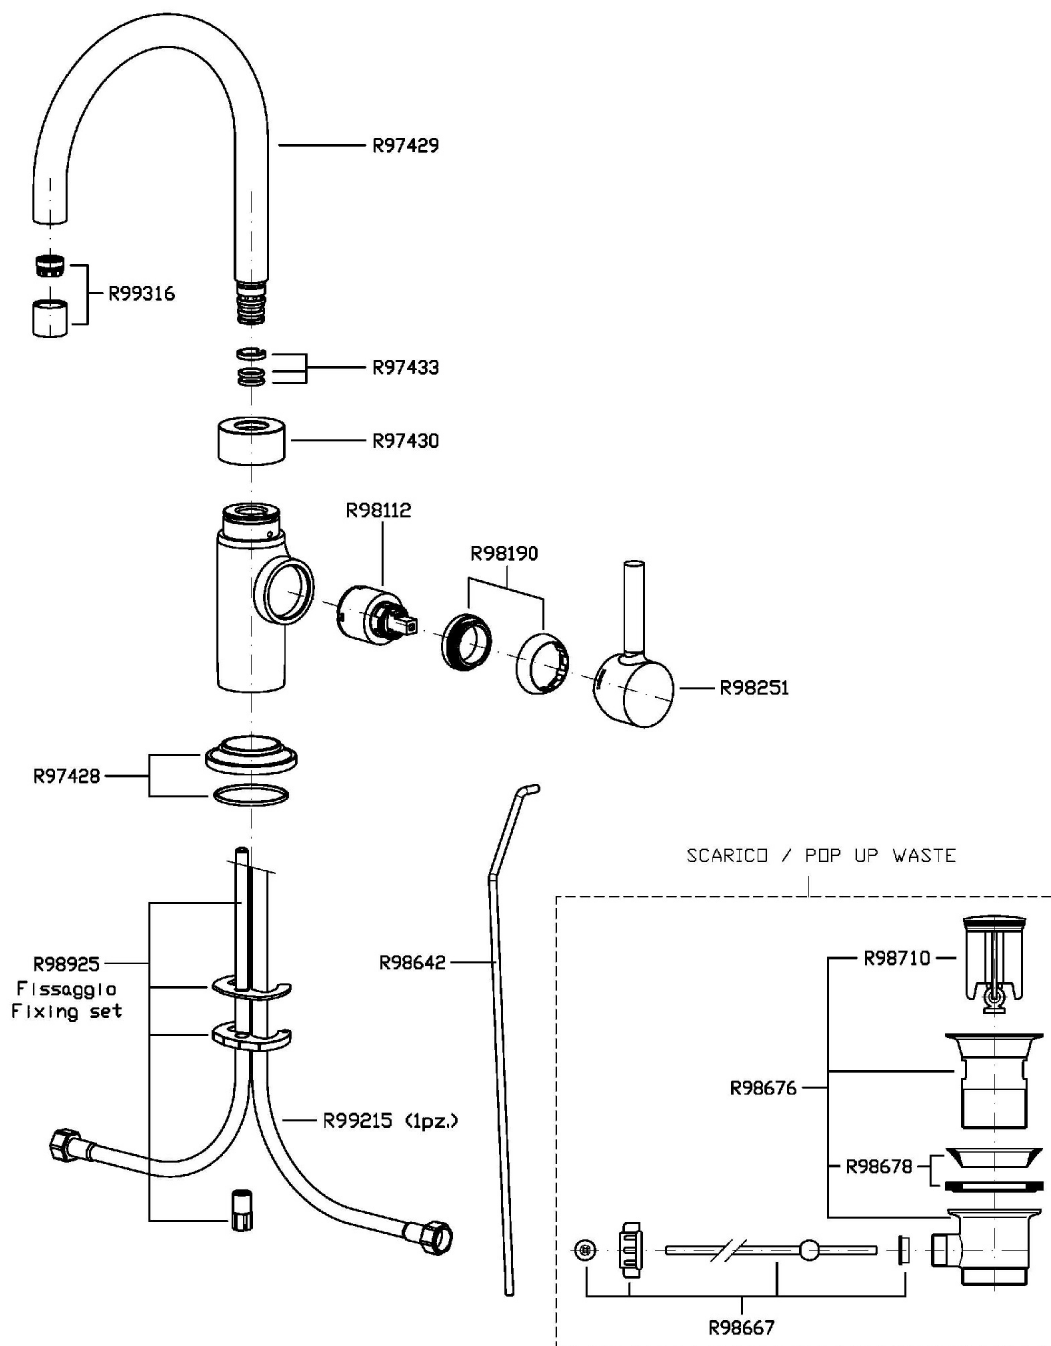

Single lever basin mixer, swivel spout with aerator, 1 ¼" pop-up waste, flexible tails.

Finiture / Finishes

	 C3	 C8	 C40	 C41	 C50	 C51	 W1
Croma / Chrome	Nickel Spazzolato / Brushed Nickel	Nickel Lucido / Polished Nickel	Oro / Gold	Oro spazzolato / Brushed Gold	Metal Black / Metal Black	Metal Black spazzolato / Brushed Metal Black	Bianco Opaco Goffrato / Embossed Matt White
	 N6						
Nero Opaco Goffrato / Embossed Matt Black	Nero opaco / Matt black						

PAN

ZP6588

Disegno Complessivo / Overall Drawing

PAN

ZP6588

Esplosi / Exploded

PAN

ZP6588

Portate / Flowrates (lt/min)

PRESSIONE PRESSURE	1 BAR	2 BAR	3 BAR	4 BAR	5 BAR
LAVABO BASIN	6,5	8	8,3	8,3	8,3
P1					
P2					
P3					
P4					
P5					

PAN

ZP6588

Pesi e Misure / Weights and Sizes

Peso (Kg) Weight (lb)	3,15 (Kg)	6,94 (lb)
Volume test (dc3) - (in3)	11,01 (dc3)	671,87 (in3)
h (mm) - (in)	90,00 (mm)	3,54 (in)
L1 (mm) - (in)	335,00 (mm)	13,19 (in)
L2 (mm) - (in)	365,00 (mm)	14,37 (in)