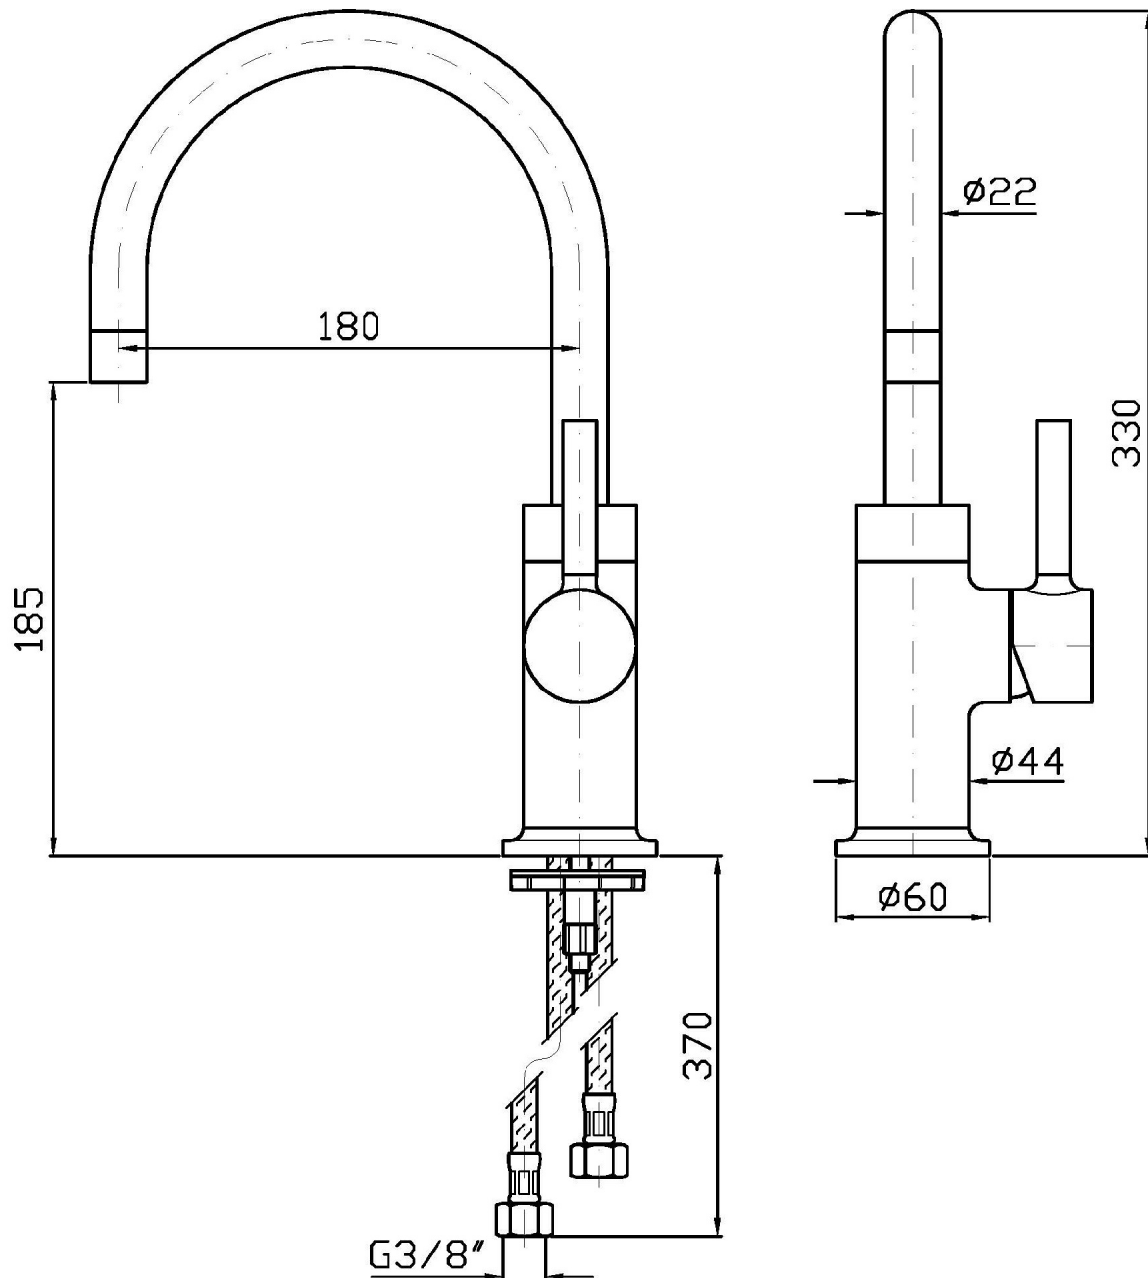

Single lever basin mixer, swivel spout with aerator, flexible tails, without pop-up waste.

Finiture / Finishes

							
Croma / Chrome	Nickel Spazzolato / Brushed Nickel	Nickel Lucido / Polished Nickel	Oro / Gold	Oro spazzolato / Brushed Gold	Metal Black / Metal Black	Metal Black spazzolato / Brushed Metal Black	Bianco Opaco Goffrato / Embossed Matt White
							
Nero Opaco Goffrato / Embossed Matt Black	Nero opaco / Matt black						

PAN

ZP6587

Disegno Complessivo / Overall Drawing

PAN

ZP6587

Esplosi / Exploded

PAN

ZP6587

Portate / Flowrates (lt/min)

PRESSIONE PRESSURE	1 BAR	2 BAR	3 BAR	4 BAR	5 BAR
LAVABO BASIN	6,5	8	8,3	8,3	8,3
P1					
P2					
P3					
P4					
P5					

PAN

ZP6587

Pesi e Misure / Weights and Sizes

Peso (Kg) Weight (lb)	2,76 (Kg)	6,08 (lb)
Volume test (dc3) - (in3)	11,01 (dc3)	671,87 (in3)
h (mm) - (in)	90,00 (mm)	3,54 (in)
L1 (mm) - (in)	335,00 (mm)	13,19 (in)
L2 (mm) - (in)	365,00 (mm)	14,37 (in)