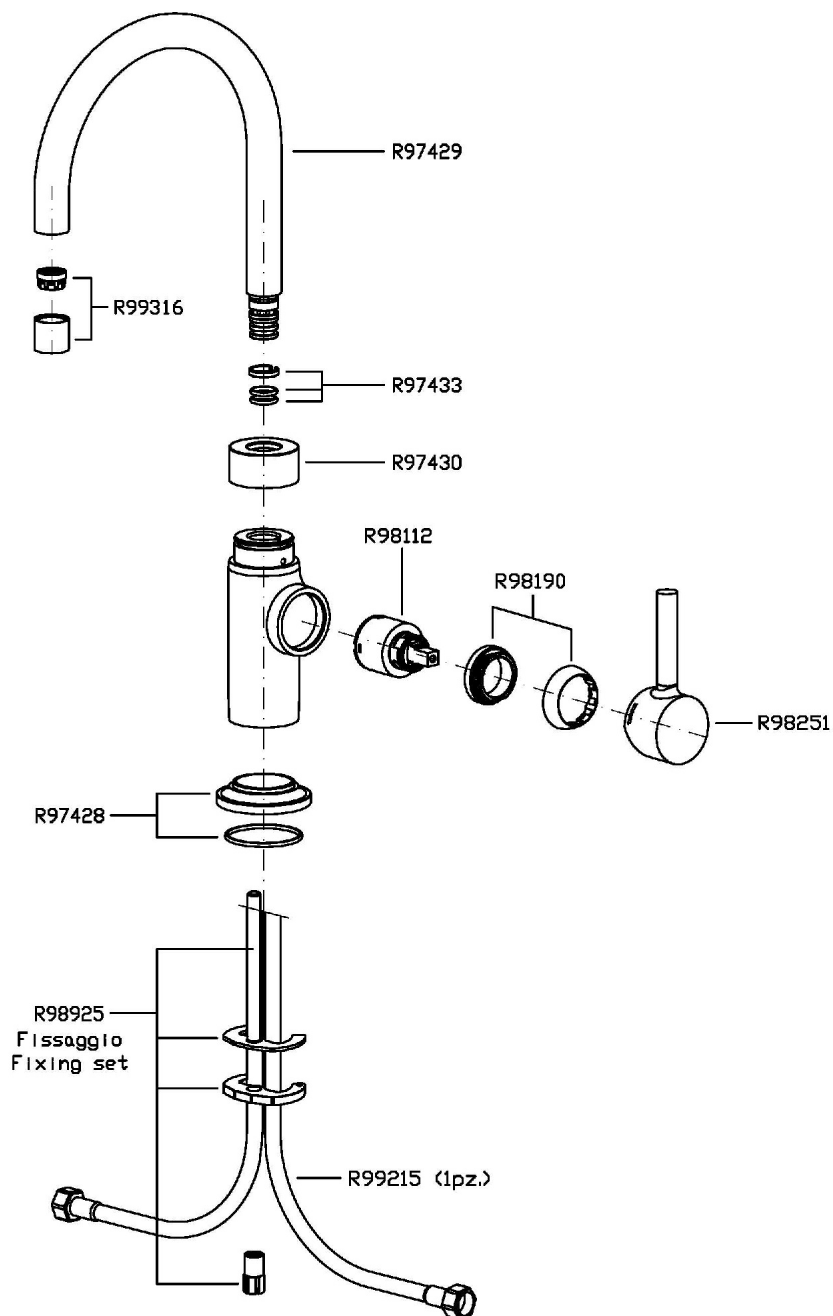

Single lever basin mixer, swivel spout with aerator, flexible tails, without pop-up waste.

Finiture / Finishes

							
Croma / Chrome	Nickel Spazzolato / Brushed Nickel	Nickel Lucido / Polished Nickel	Oro / Gold	Oro spazzolato / Brushed Gold	Metal Black / Metal Black	Metal Black spazzolato / Brushed Metal Black	Bianco Opaco Goffrato / Embossed Matt White
							
Nero Opaco Goffrato / Embossed Matt Black	Nero opaco / Matt black						

PAN

ZP6587

Disegno Complessivo / Overall Drawing

PAN

ZP6587

Esplosi / Exploded

PAN

ZP6587

Portate / Flowrates (lt/min)

PRESSIONE PRESSURE	1 BAR	2 BAR	3 BAR	4 BAR	5 BAR
LAVABO BASIN	6,5	8	8,3	8,3	8,3
P1					
P2					
P3					
P4					
P5					

PAN

ZP6587

Pesi e Misure / Weights and Sizes

Peso (Kg) Weight (lb)	2,76 (Kg)	6,08 (lb)
Volume test (dc3) - (in3)	11,01 (dc3)	671,87 (in3)
h (mm) - (in)	90,00 (mm)	3,54 (in)
L1 (mm) - (in)	335,00 (mm)	13,19 (in)
L2 (mm) - (in)	365,00 (mm)	14,37 (in)