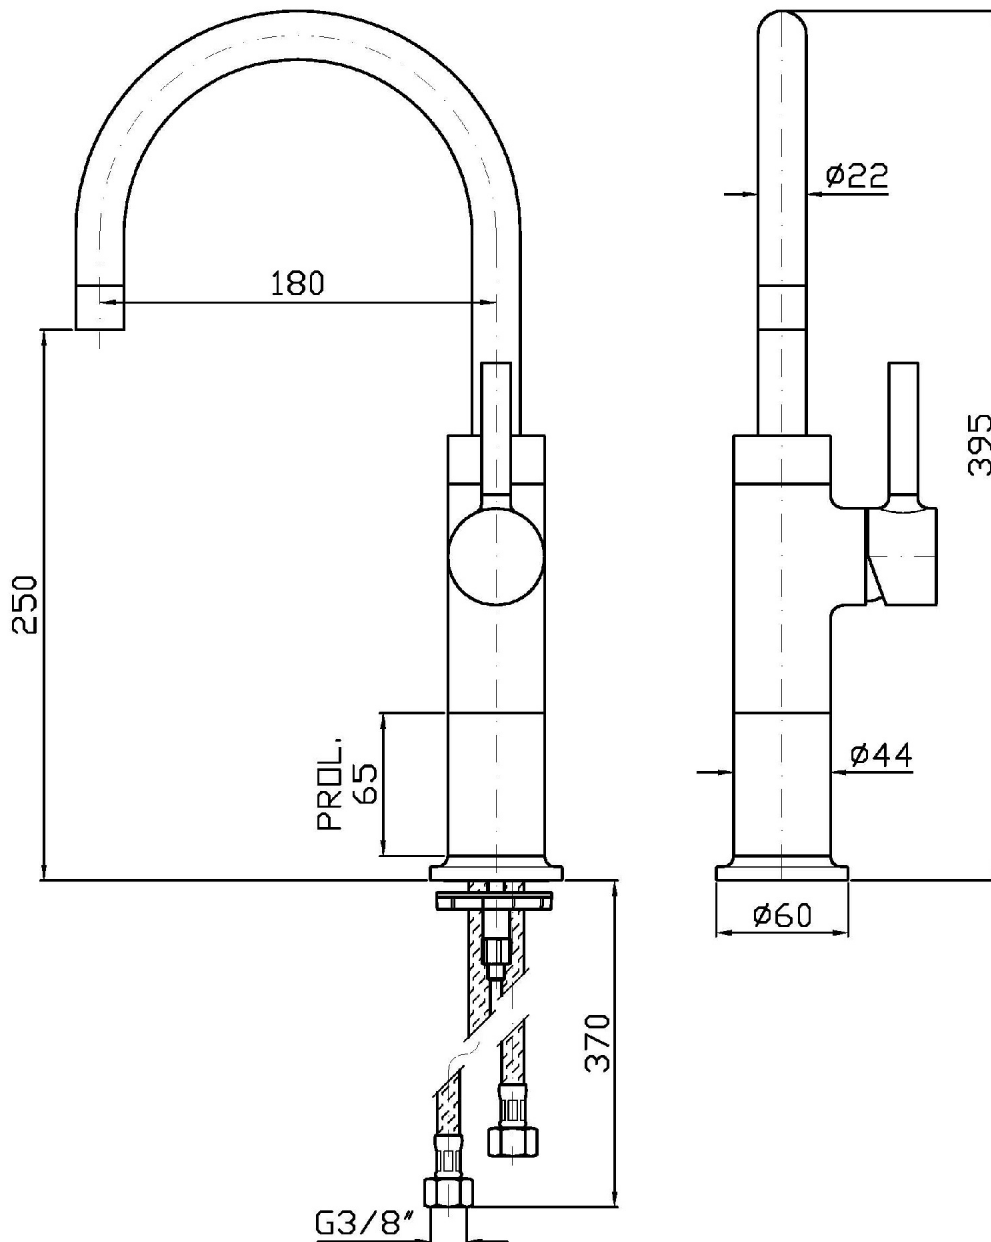

PAN

ZP6586

Disegno Complessivo / Overall Drawing