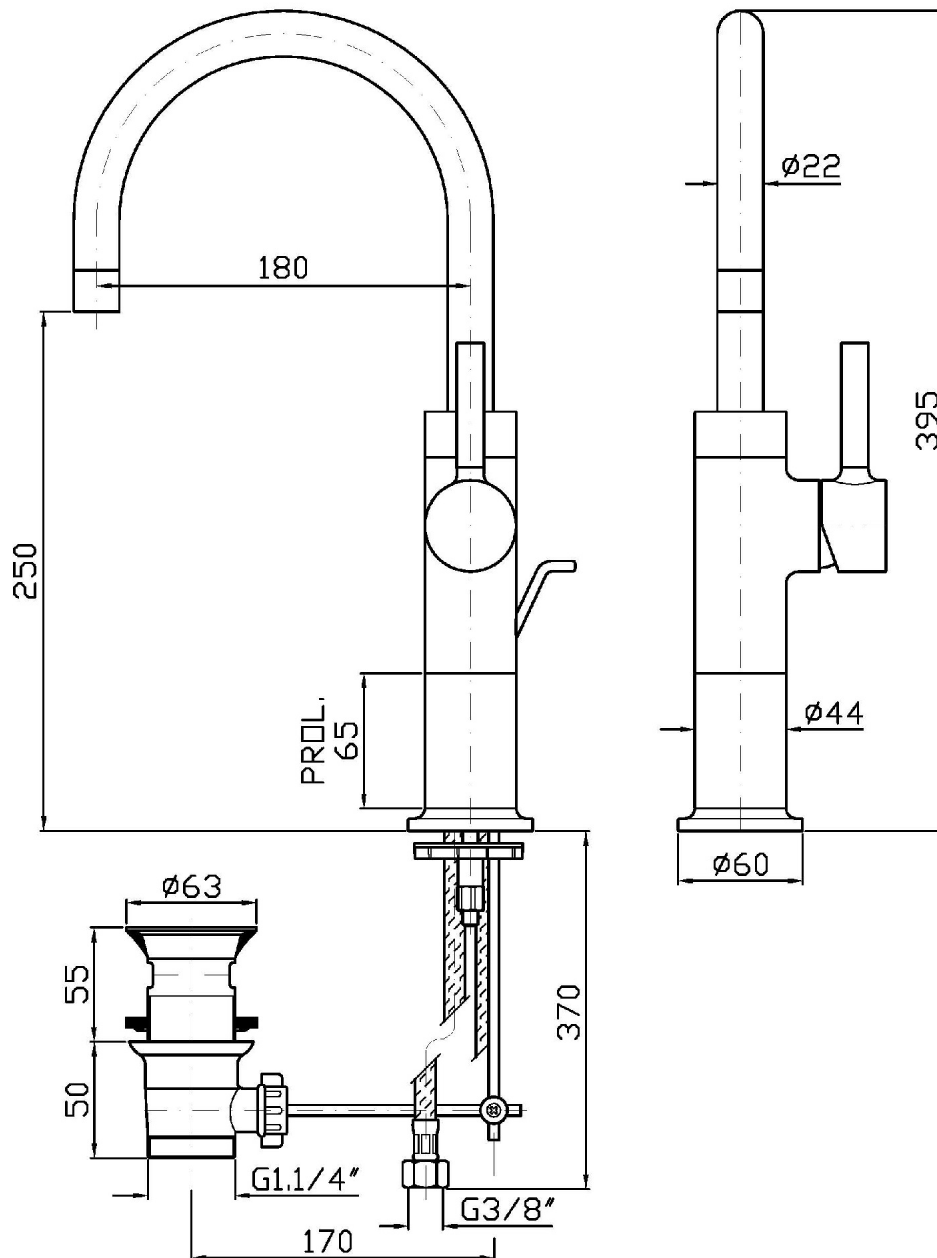

Single lever basin mixer with swivel spout, extension, aerator, 1 ¼" pop-up waste, flexible tails.

Finiture / Finishes

						
Cromo / Chrome	Nickel Spazzolato / Brushed Nickel	Nickel Lucido / Polished Nickel	Oro / Gold	Oro spazzolato / Brushed Gold	Metal Black / Metal Black	Metal Black spazzolato / Brushed Metal Black
						
Bianco Opaco Goffrato / Embossed Matt White	Nero Opaco Goffrato / Embossed Matt Black	Nero Soft Touch / Soft Touch Black				

PAN

ZP6585

Disegno Complessivo / Overall Drawing

PAN

ZP6585

Esplosi / Exploded

PAN

ZP6585

Portate / Flowrates (lt/min)

PRESSIONE PRESSURE	1 BAR	2 BAR	3 BAR	4 BAR	5 BAR
LAVABO BASIN <i>P1</i>	6,5	8	8,3	8,3	8,3
<i>P2</i>					
<i>P3</i>					
<i>P4</i>					
<i>P5</i>					

PAN

ZP6585

Pesi e Misure / Weights and Sizes

Peso (Kg) Weight (lb)	3,77 (Kg)	8,31 (lb)
Volume test (dc3) - (in3)	11,01 (dc3)	671,87 (in3)
h (mm) - (in)	90,00 (mm)	3,54 (in)
L1 (mm) - (in)	335,00 (mm)	13,19 (in)
L2 (mm) - (in)	365,00 (mm)	14,37 (in)