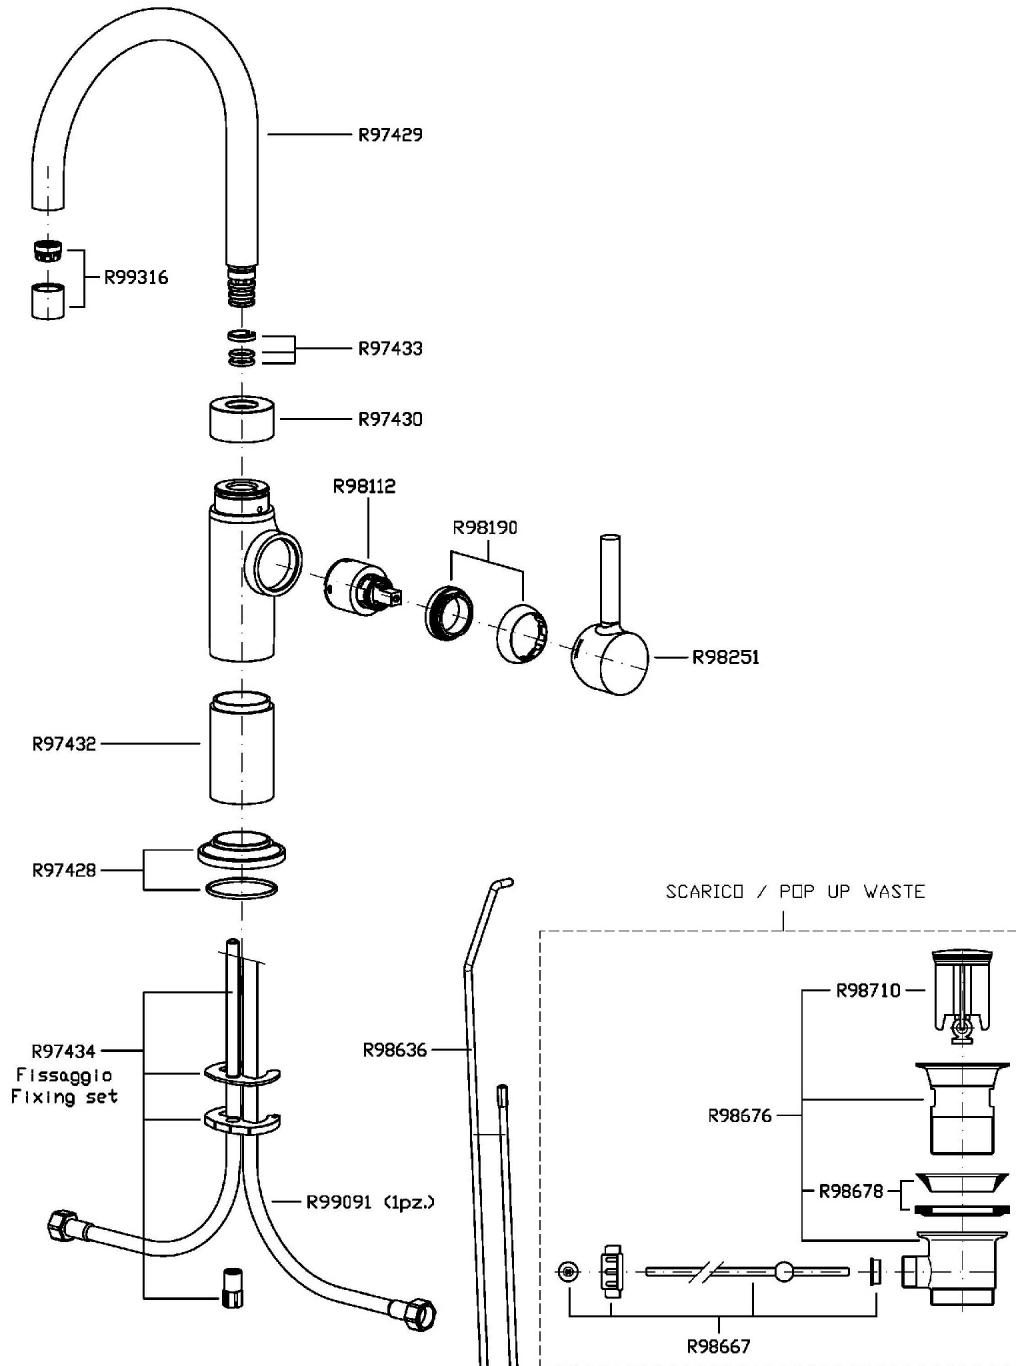

Single lever basin mixer with swivel spout, extension, aerator, 1 ¼" pop-up waste, flexible tails.

Finiture / Finishes

						
Cromo / Chrome	Nickel Spazzolato / Brushed Nickel	Nickel Lucido / Polished Nickel	Oro / Gold	Oro spazzolato / Brushed Gold	Metal Black / Metal Black	Metal Black spazzolato / Brushed Metal Black
						
Bianco Opaco Goffrato / Embossed Matt White	Nero Opaco Goffrato / Embossed Matt Black	Nero Soft Touch / Soft Touch Black				

PAN

ZP6585

Disegno Complessivo / Overall Drawing

PAN

ZP6585

Esplosi / Exploded

PAN

ZP6585

Portate / Flowrates (lt/min)

PRESSIONE PRESSURE	1 BAR	2 BAR	3 BAR	4 BAR	5 BAR
LAVABO BASIN <i>P1</i>	6,5	8	8,3	8,3	8,3
<i>P2</i>					
<i>P3</i>					
<i>P4</i>					
<i>P5</i>					

PAN

ZP6585

Pesi e Misure / Weights and Sizes

Peso (Kg) Weight (lb)	3,77 (Kg)	8,31 (lb)
Volume test (dc3) - (in3)	11,01 (dc3)	671,87 (in3)
h (mm) - (in)	90,00 (mm)	3,54 (in)
L1 (mm) - (in)	335,00 (mm)	13,19 (in)
L2 (mm) - (in)	365,00 (mm)	14,37 (in)