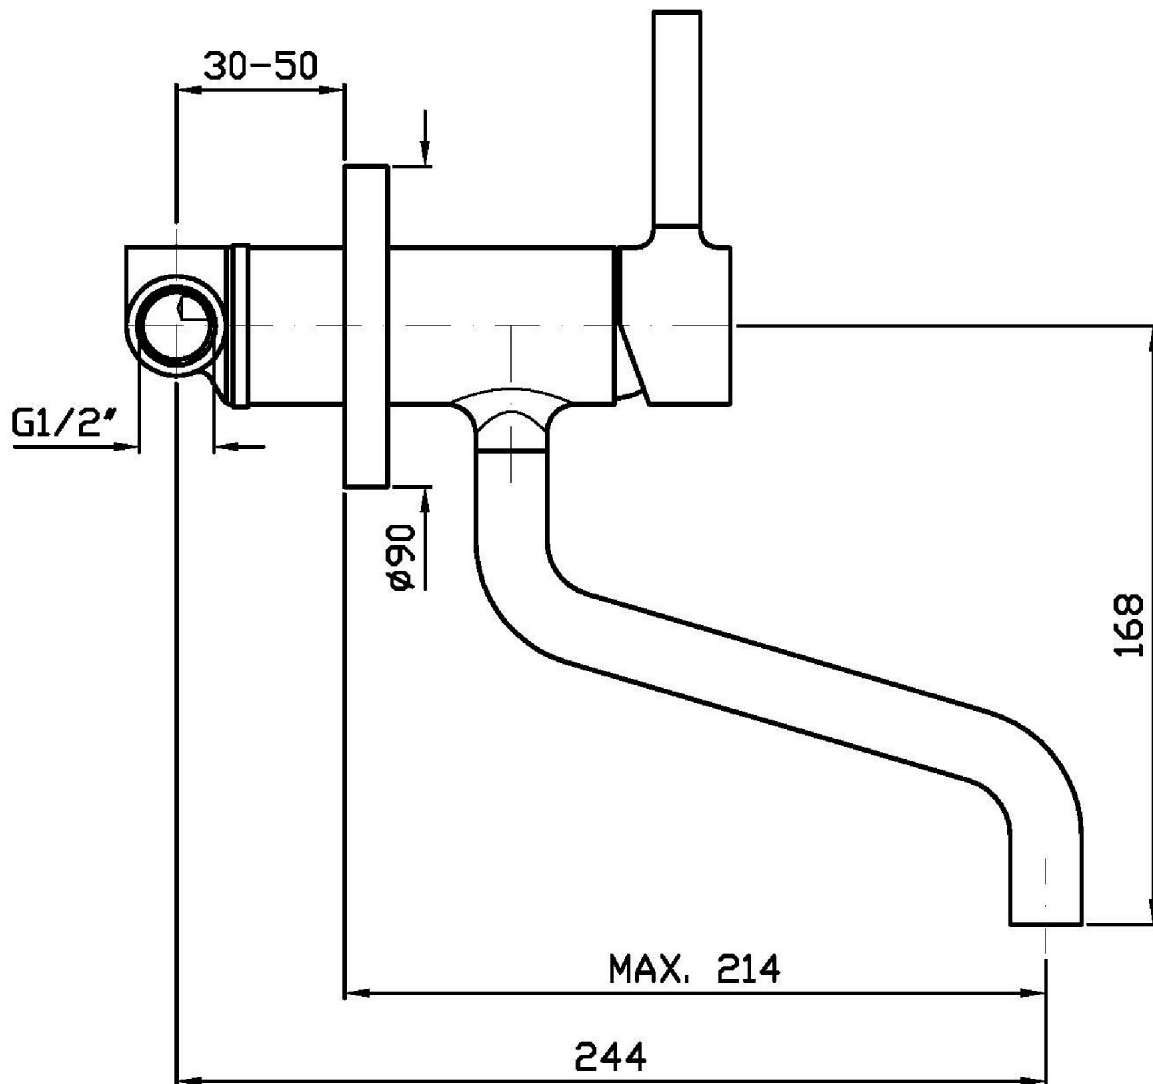

KITCHEN

ZP6415

Disegno Complessivo / Overall Drawing