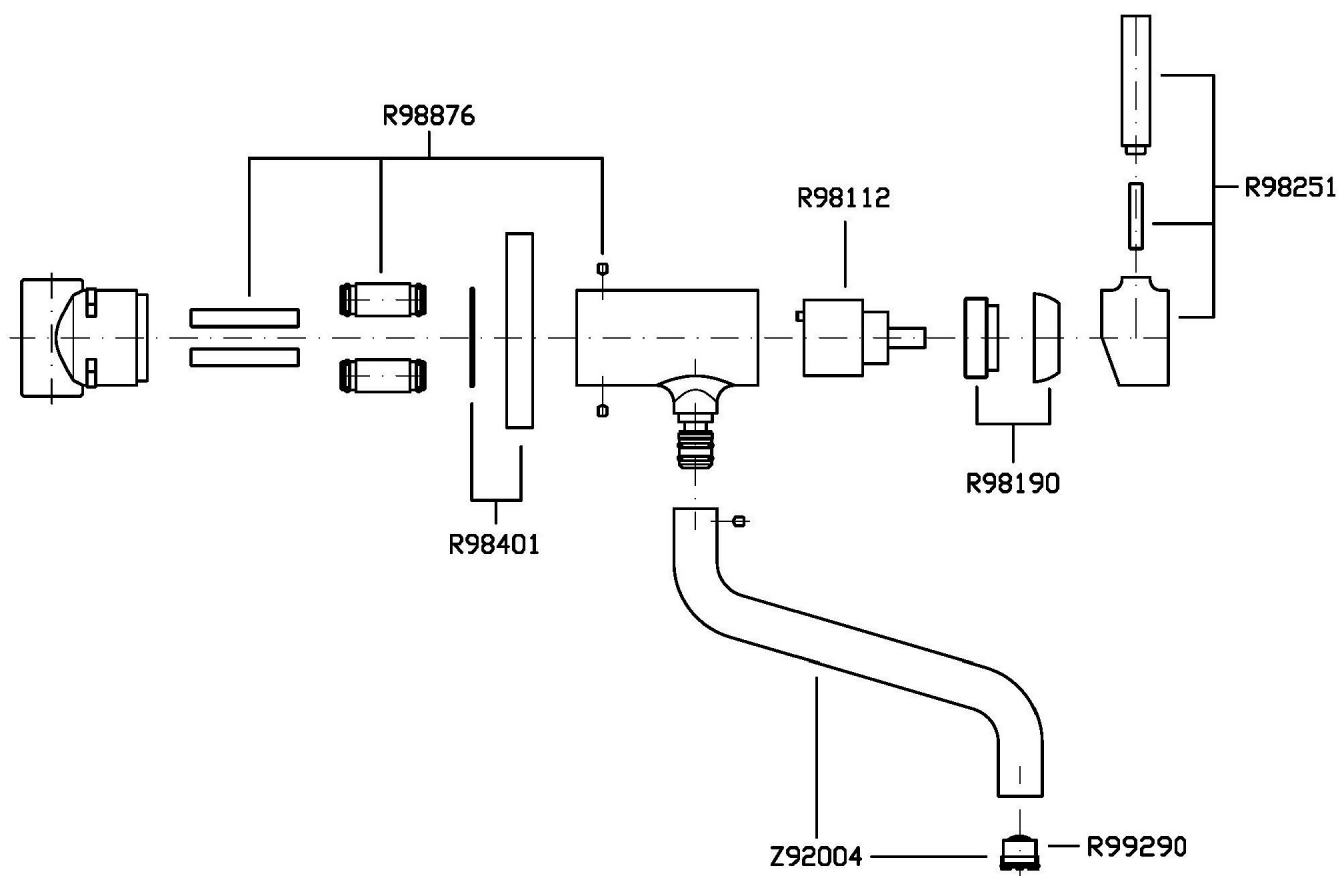

KITCHEN

ZP6415

Esplosi / Exploded