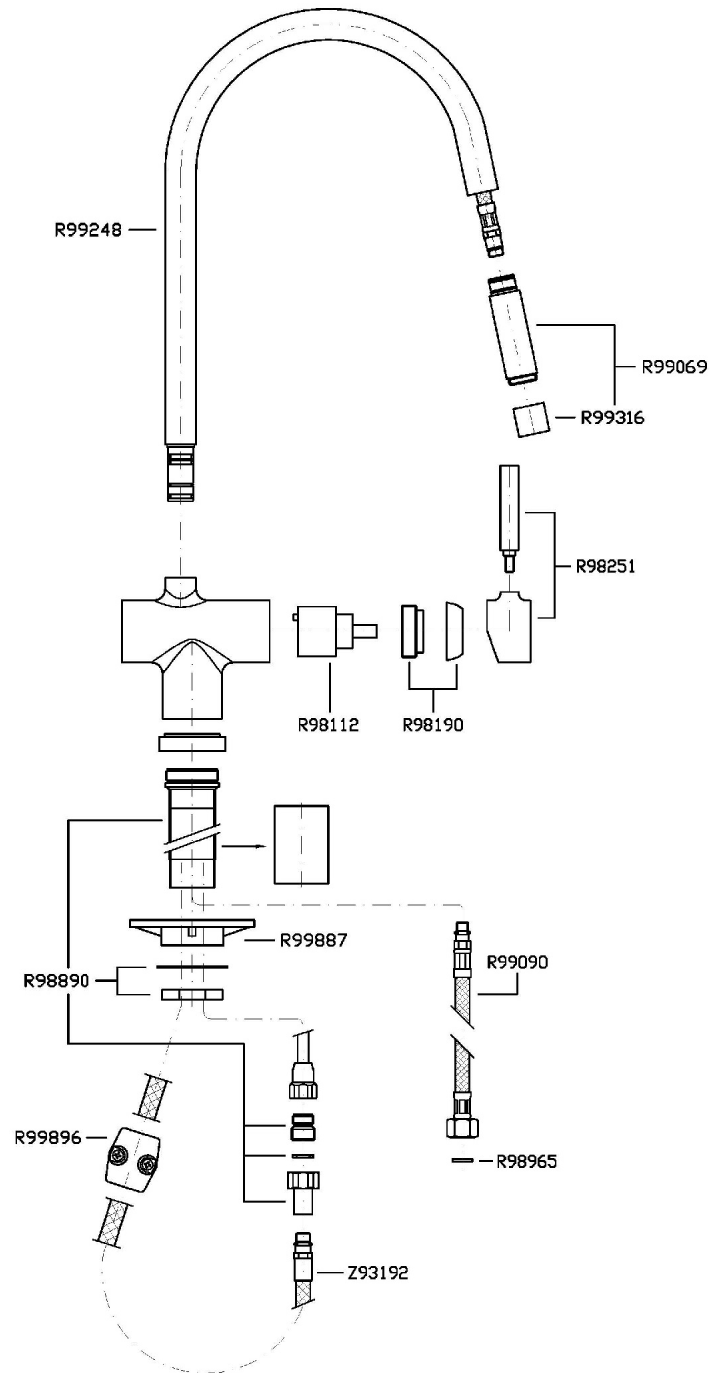

Pan single lever sink mixer with swivel spout and pull-out spray, aerator, flexible tails.

Finiture / Finishes

	 C3	 C8	 C40	 C41	 C50	 C51
Cromo / Chrome	Nickel Spazzolato / Brushed Nickel	Nickel Lucido / Polished Nickel	Oro / Gold	Oro spazzolato / Brushed Gold	Metal Black / Metal Black	Metal Black spazzolato / Brushed Metal Black
 W1	 N1					
Bianco Opaco Goffrato / Embossed Matt White	Nero Opaco Goffrato / Embossed Matt Black					

KITCHEN

ZP6285

Disegno Complessivo / Overall Drawing

KITCHEN

ZP6285

Esplosi / Exploded

KITCHEN

ZP6285

Certificazioni / Certifications

BELGIO

BELGAQUA

KITCHEN

ZP6285

Portate / Flowrates (lt/min)

PRESSIONE PRESSURE	1 BAR	2 BAR	3 BAR	4 BAR	5 BAR
LAVELLO CON DOCETTA P1 SINK WITH SPRAY	4	6,2	7,7	9	10
P2					
P3					
P4					
P5					

KITCHEN

ZP6285

Pesi e Misure / Weights and Sizes

Peso (Kg) Weight (lb)	3,79 (Kg)	8,36 (lb)
Volume test (dc3) - (in3)	15,98 (dc3)	975,16 (in3)
h (mm) - (in)	90,00 (mm)	3,54 (in)
L1 (mm) - (in)	335,00 (mm)	13,19 (in)
L2 (mm) - (in)	530,00 (mm)	20,87 (in)