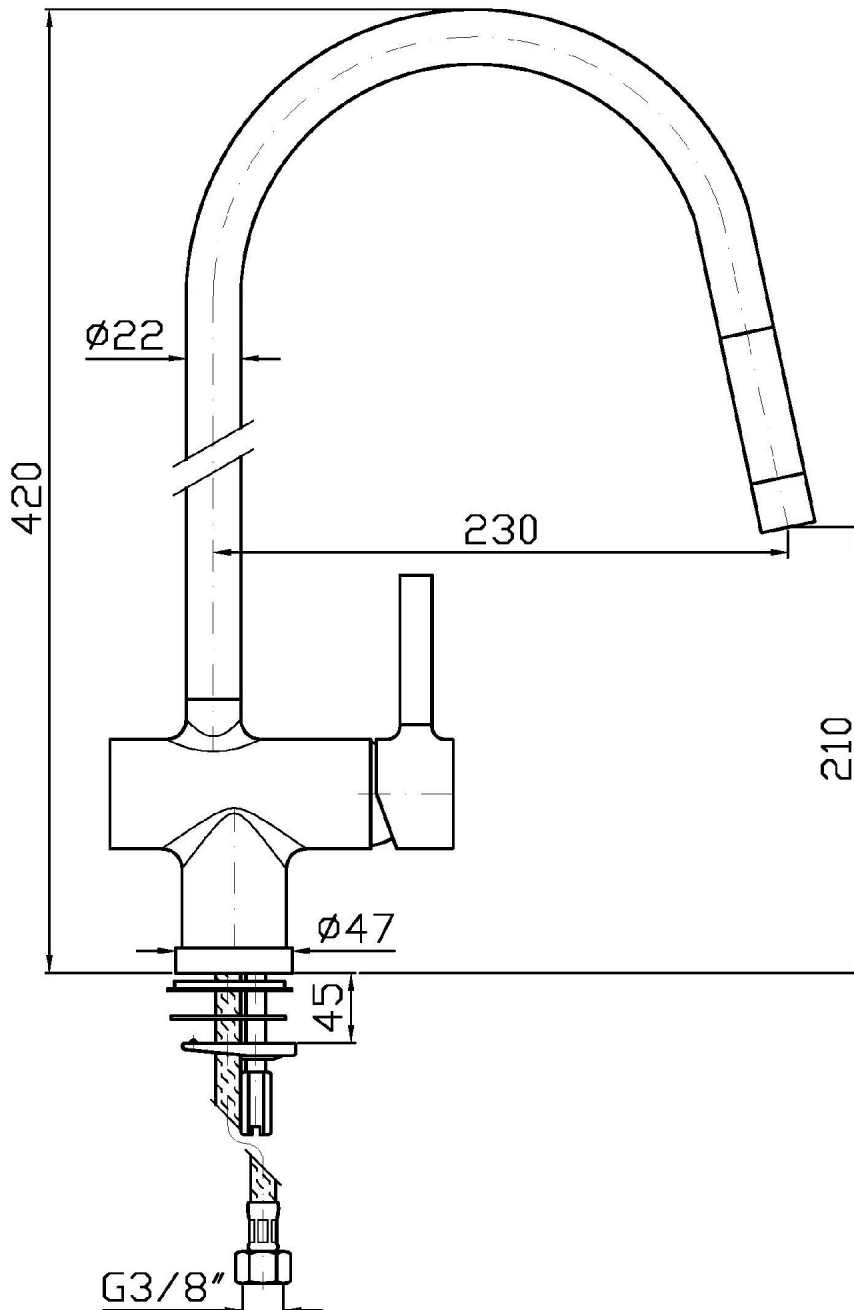

Pan single lever sink mixer with swivel spout and pull-out spray, aerator, flexible tails.

Finiture / Finishes

	 C3	 C8	 C40	 C41	 C50	 C51
Cromo / Chrome	Nickel Spazzolato / Brushed Nickel	Nickel Lucido / Polished Nickel	Oro / Gold	Oro spazzolato / Brushed Gold	Metal Black / Metal Black	Metal Black spazzolato / Brushed Metal Black
 W1	 N1					
Bianco Opaco Goffrato / Embossed Matt White	Nero Opaco Goffrato / Embossed Matt Black					

KITCHEN

ZP6285

Disegno Complessivo / Overall Drawing

KITCHEN

ZP6285

Esplosi / Exploded

KITCHEN

ZP6285

KITCHEN

ZP6285

Pesi e Misure / Weights and Sizes

Peso (Kg) Weight (lb)	3,79 (Kg)	8,36 (lb)
Volume test (dc3) - (in3)	15,98 (dc3)	975,16 (in3)
h (mm) - (in)	90,00 (mm)	3,54 (in)
L1 (mm) - (in)	335,00 (mm)	13,19 (in)
L2 (mm) - (in)	530,00 (mm)	20,87 (in)