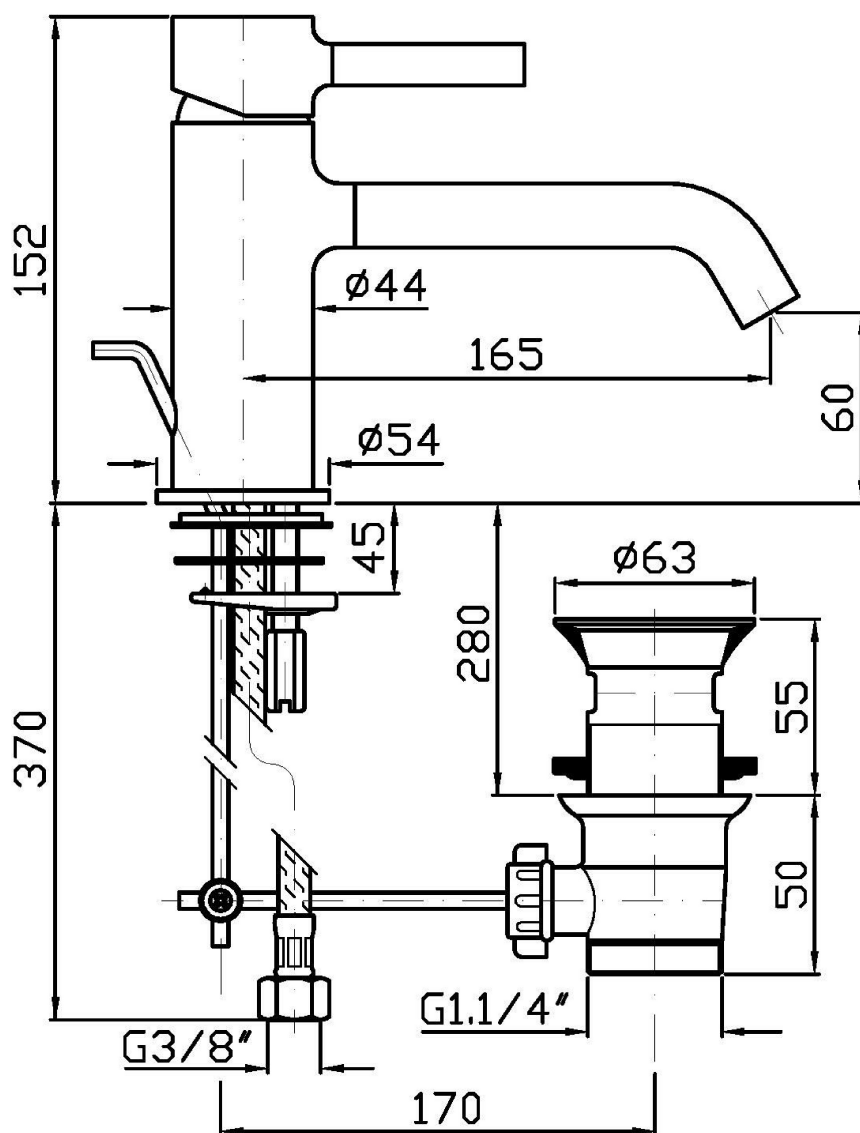

Single lever basin mixer with extended spout, aerator, 1 ¼" pop-up waste, flexible tails. Spout projection 165 mm. Water Saving - water flow rate of 6 l/min or less.

Finiture / Finishes

 Cromo / Chrome	 C3 Nickel Spazzolato / Brushed Nickel	 C8 Nickel Lucido / Polished Nickel	 C40 Oro / Gold	 C41 Oro spazzolato / Brushed Gold	 C50 Metal Black / Metal Black	 C51 Metal Black spazzolato / Brushed Metal Black	 W1 Bianco Opaco Goffrato / Embossed Matt White
 N1 Nero Opaco Goffrato / Embossed Matt Black	 N6 Nero opaco / Matt black						

PAN

ZP6247

Disegno Complessivo / Overall Drawing

PAN

ZP6247

Esplosi / Exploded

PAN

ZP6247

Portate / Flowrates (lt/min)

PRESSIONE PRESSURE	1 BAR	2 BAR	3 BAR	4 BAR	5 BAR
P1 LAVABO BASIN	4,8	5	5	5	5
P2					
P3					
P4					
P5					

PAN

ZP6247

Pesi e Misure / Weights and Sizes

Peso (Kg) Weight (lb)	2,40 (Kg)	5,29 (lb)
Volume test (dc3) - (in3)	7,43 (dc3)	453,41 (in3)
h (mm) - (in)	90,00 (mm)	3,54 (in)
L1 (mm) - (in)	250,00 (mm)	9,84 (in)
L2 (mm) - (in)	333,00 (mm)	13,11 (in)