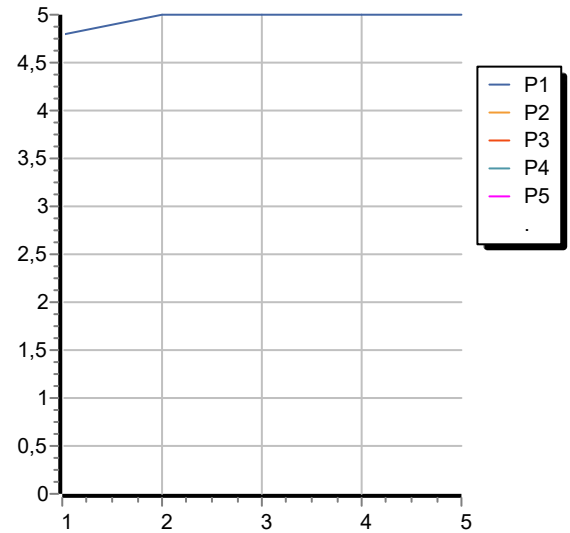

Single lever basin mixer with extended spout, aerator, 1 ¼" pop-up waste, flexible tails. Spout projection 165 mm. Water Saving - water flow rate of 6 l/min or less.

Finiture / Finishes

 Cromo / Chrome	 C3 Nickel Spazzolato / Brushed Nickel	 C8 Nickel Lucido / Polished Nickel	 C40 Oro / Gold	 C41 Oro spazzolato / Brushed Gold	 C50 Metal Black / Metal Black	 C51 Metal Black spazzolato / Brushed Metal Black	 W1 Bianco Opaco Goffrato / Embossed Matt White
 N1 Nero Opaco Goffrato / Embossed Matt Black	 N6 Nero opaco / Matt black						

Portate / Flowrates (lt/min)

PRESSIONE PRESSURE	1 BAR	2 BAR	3 BAR	4 BAR	5 BAR
P1 LAVABO BASIN	4,8	5	5	5	5
P2					
P3					
P4					
P5					

PAN

ZP6247

Pesi e Misure / Weights and Sizes

Peso (Kg) Weight (lb)	2,40 (Kg)	5,29 (lb)
Volume test (dc3) - (in3)	7,43 (dc3)	453,41 (in3)
h (mm) - (in)	90,00 (mm)	3,54 (in)
L1 (mm) - (in)	250,00 (mm)	9,84 (in)
L2 (mm) - (in)	333,00 (mm)	13,11 (in)