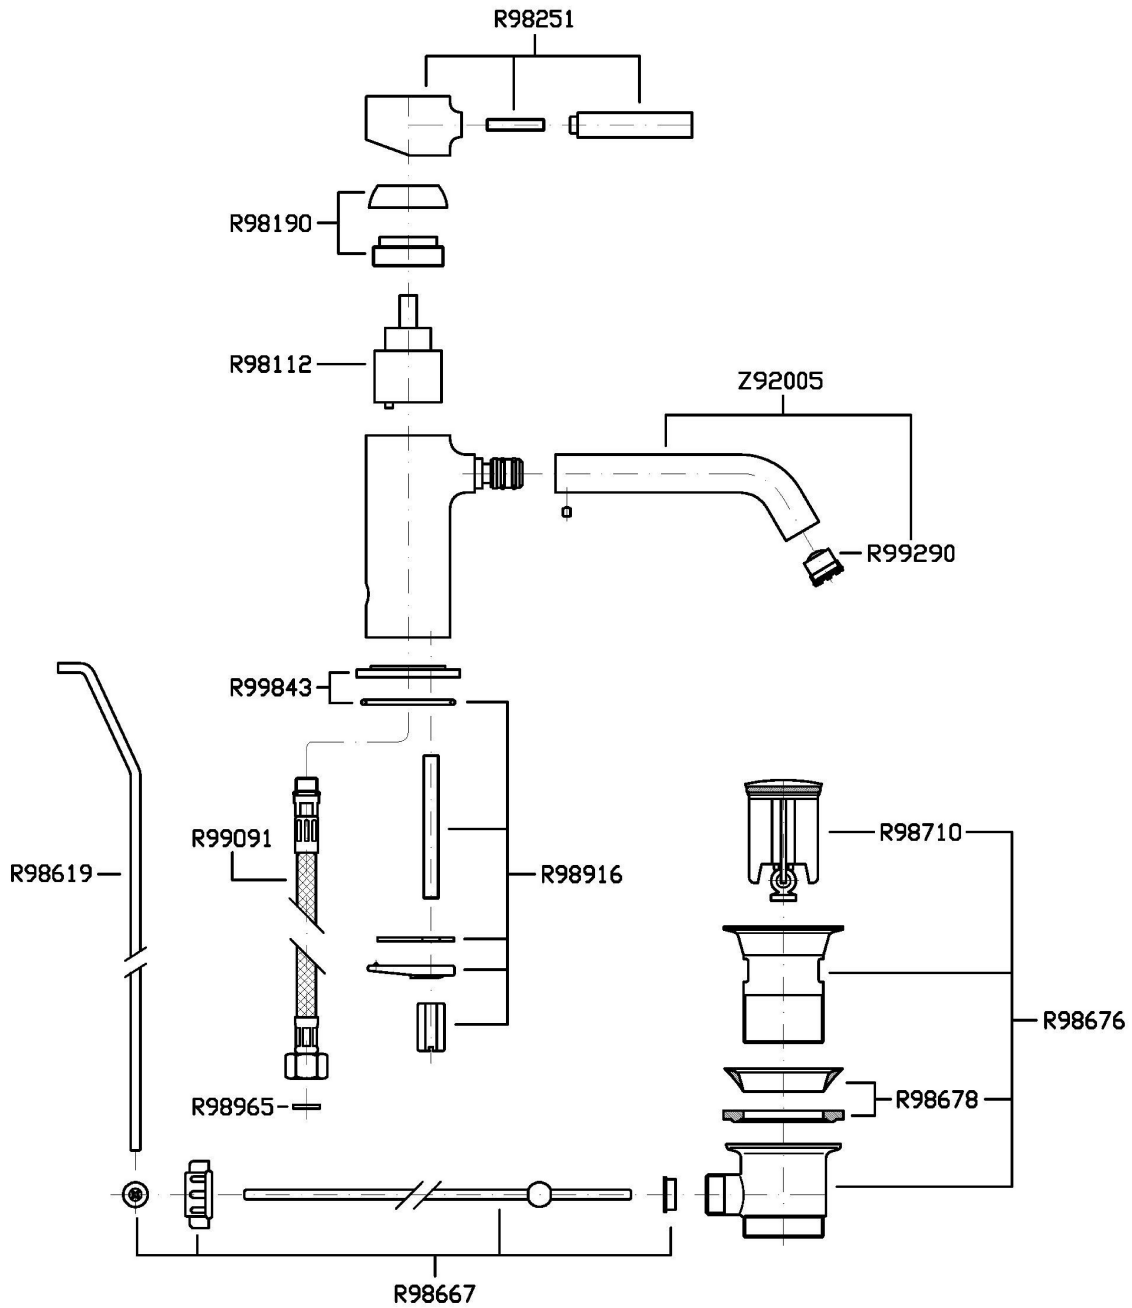

PAN

ZP6247

Miscelatore monocomando lavabo con bocca prolungata. / Single lever basin mixer with extended spout.

Miscelatore monocomando lavabo con bocca prolungata, aeratore, scarico da 1 ¼", flessibili di collegamento. Water Saving - portata d'acqua uguale o inferiore a 6 l/min.

Single lever basin mixer with extended spout, aerator, 1 ¼" pop-up waste, flexible tails. Spout projection 165 mm. Water Saving - water flow rate of 6 l/min or less.

Finiture / Finishes

 Cromo / Chrome	 C3 Nickel Spazzolato / Brushed Nickel	 C8 Nickel Lucido / Polished Nickel	 C40 Oro / Gold	 C41 Oro spazzolato / Brushed Gold	 C50 Metal Black / Metal Black	 C51 Metal Black spazzolato / Brushed Metal Black	 W1 Bianco Opaco Goffrato / Embossed Matt White
 N1 Nero Opaco Goffrato / Embossed Matt Black	 N6 Nero opaco / Matt black						

PAN

ZP6247

Disegno Complessivo / Overall Drawing

PAN

ZP6247

Esplosi / Exploded

PAN

ZP6247

Portate / Flowrates (lt/min)

PRESSIONE PRESSURE	1 BAR	2 BAR	3 BAR	4 BAR	5 BAR
P1 LAVABO BASIN	4,8	5	5	5	5
P2					
P3					
P4					
P5					

PAN

ZP6247

Pesi e Misure / Weights and Sizes

Peso (Kg) Weight (lb)	2,40 (Kg)	5,29 (lb)
Volume test (dc3) - (in3)	7,43 (dc3)	453,41 (in3)
h (mm) - (in)	90,00 (mm)	3,54 (in)
L1 (mm) - (in)	250,00 (mm)	9,84 (in)
L2 (mm) - (in)	333,00 (mm)	13,11 (in)