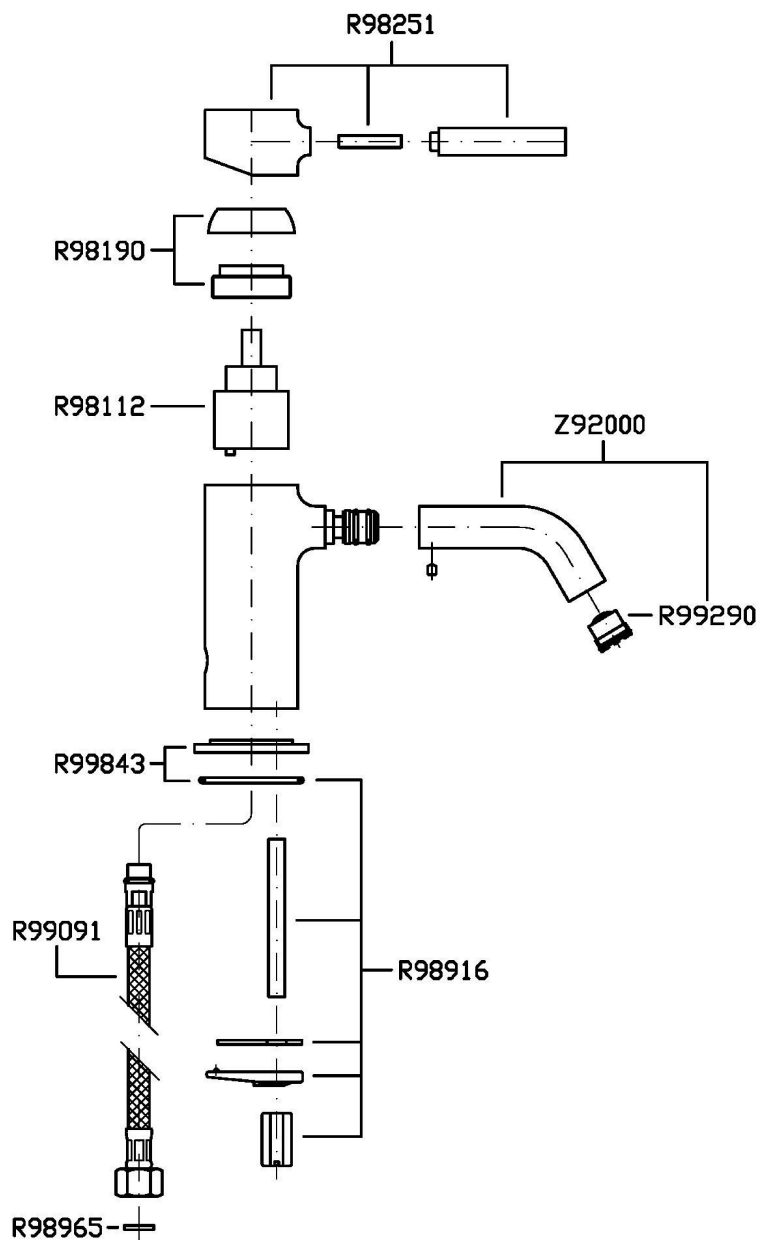

## PAN

ZP6242

Disegno Complessivo / Overall Drawing

## PAN

ZP6242

Portate / Flowrates (lt/min)

PRESSIONE PRESSURE	1 BAR	2 BAR	3 BAR	4 BAR	5 BAR
P1 LAVABO BASIN	4,8	5	5	5	5
P2					
P3					
P4					
P5					

## PAN

ZP6242

Pesi e Misure / Weights and Sizes

Peso ( Kg ) Weight ( lb )	1,74 ( Kg )	3,84 ( lb )
Volume test ( dc3 ) - ( in3 )	4,05 ( dc3 )	247,15 ( in3 )
h ( mm ) - ( in )	70,00 ( mm )	2,76 ( in )
L1 ( mm ) - ( in )	150,00 ( mm )	5,91 ( in )
L2 ( mm ) - ( in )	385,00 ( mm )	15,16 ( in )