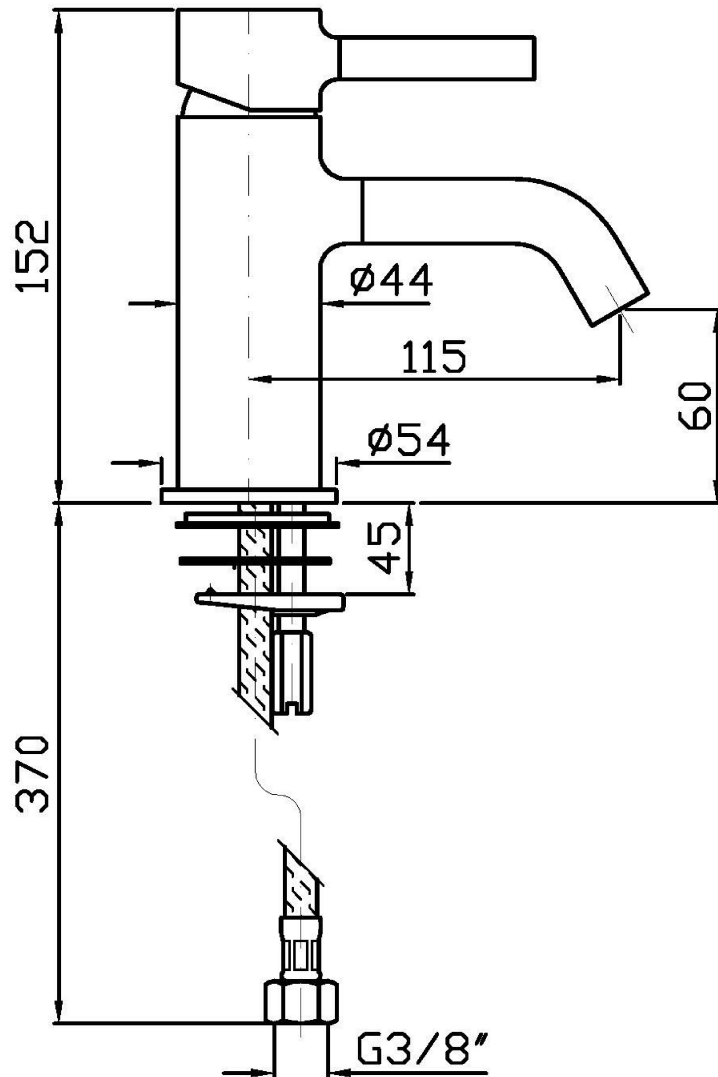

PAN

ZP6242

Disegno Complessivo / Overall Drawing