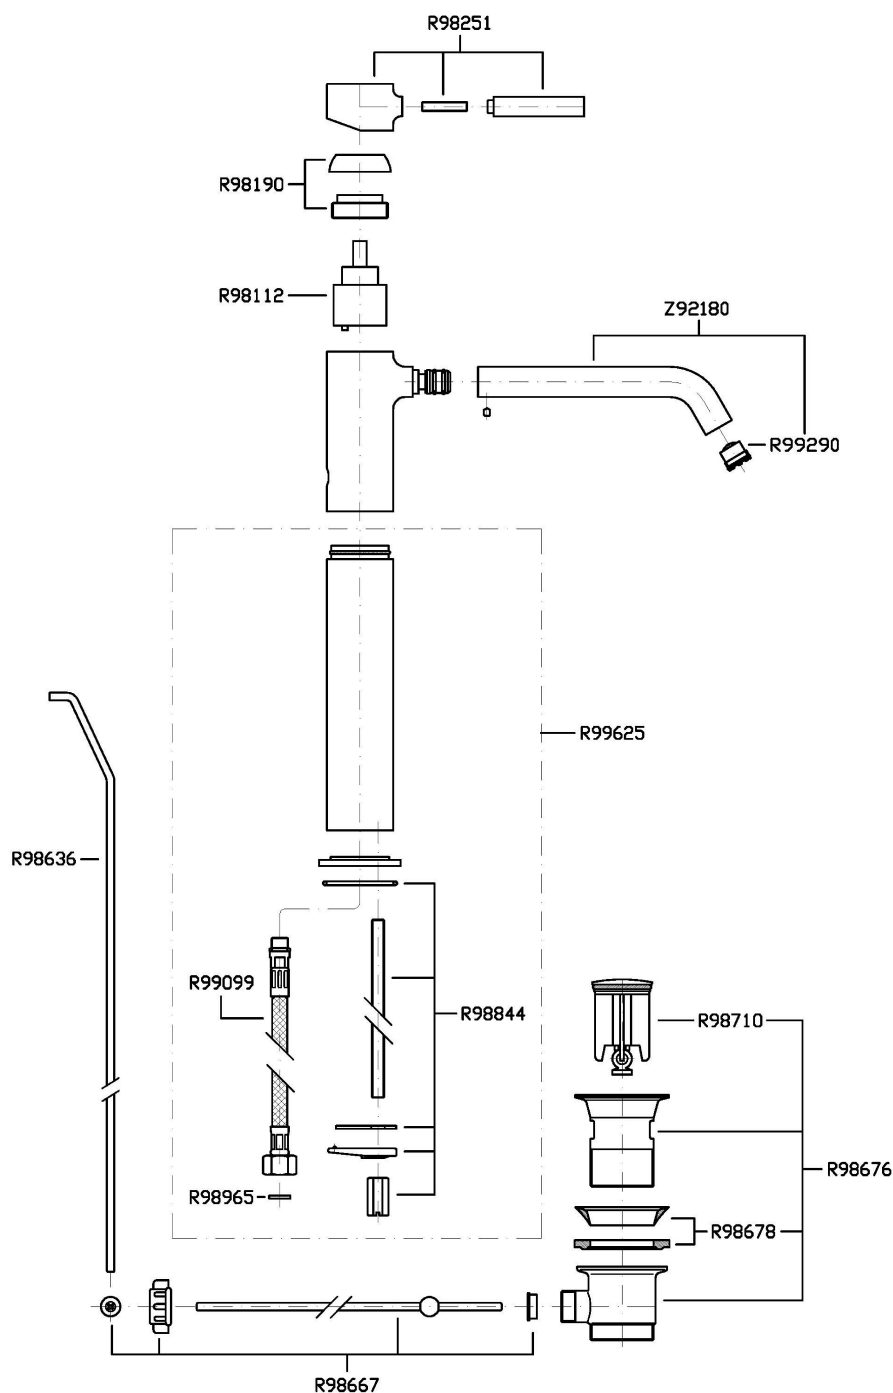

Single lever basin mixer with extension, aerator, 1 ¼" pop-up waste, flexible tails.
Water Saving - water flow rate of 6 l/min or less.

Finiture / Finishes

	 C3	 C8	 C40	 C41	 C50	 C51	 W1
Cromo / Chrome	Nickel Spazzolato / Brushed Nickel	Nickel Lucido / Polished Nickel	Oro / Gold	Oro spazzolato / Brushed Gold	Metal Black / Metal Black	Metal Black spazzolato / Brushed Metal Black	Bianco Opaco Goffrato / Embossed Matt White
							
Nero Opaco Goffrato / Embossed Matt Black	Nero opaco / Matt black						

PAN

ZP6218

Disegno Complessivo / Overall Drawing

PAN

ZP6218

Esplosi / Exploded

PAN

ZP6218

Certificazioni / Certifications

SINGAPORE

PUB

PAN

ZP6218

Portate / Flowrates (lt/min)

PRESSIONE PRESSURE	1 BAR	2 BAR	3 BAR	4 BAR	5 BAR
P1 LAVABO BASIN	4,8	5	5	5	5
P2					
P3					
P4					
P5					

PAN

ZP6218

Pesi e Misure / Weights and Sizes

Peso (Kg) Weight (lb)	3,45 (Kg)	7,61 (lb)
Volume test (dc3) - (in3)	7,43 (dc3)	453,41 (in3)
h (mm) - (in)	90,00 (mm)	3,54 (in)
L1 (mm) - (in)	250,00 (mm)	9,84 (in)
L2 (mm) - (in)	333,00 (mm)	13,11 (in)