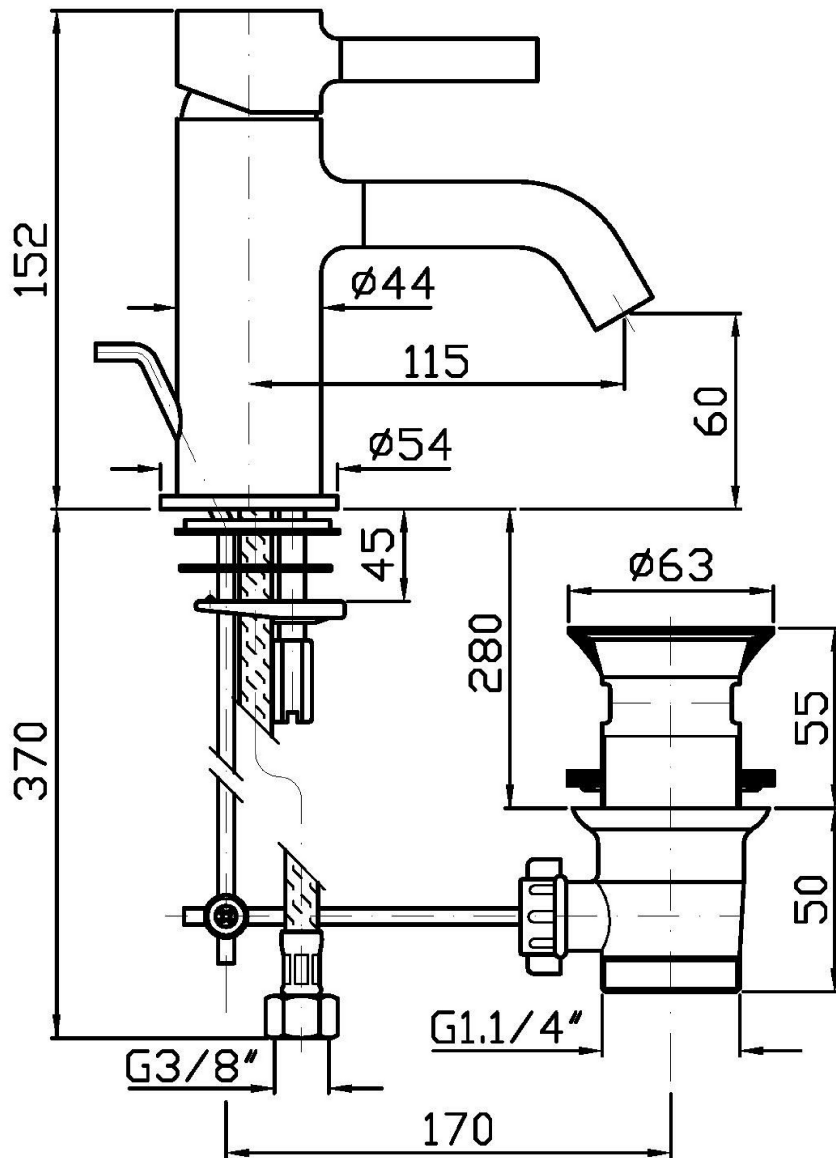

PAN

ZP6211

Disegno Complessivo / Overall Drawing