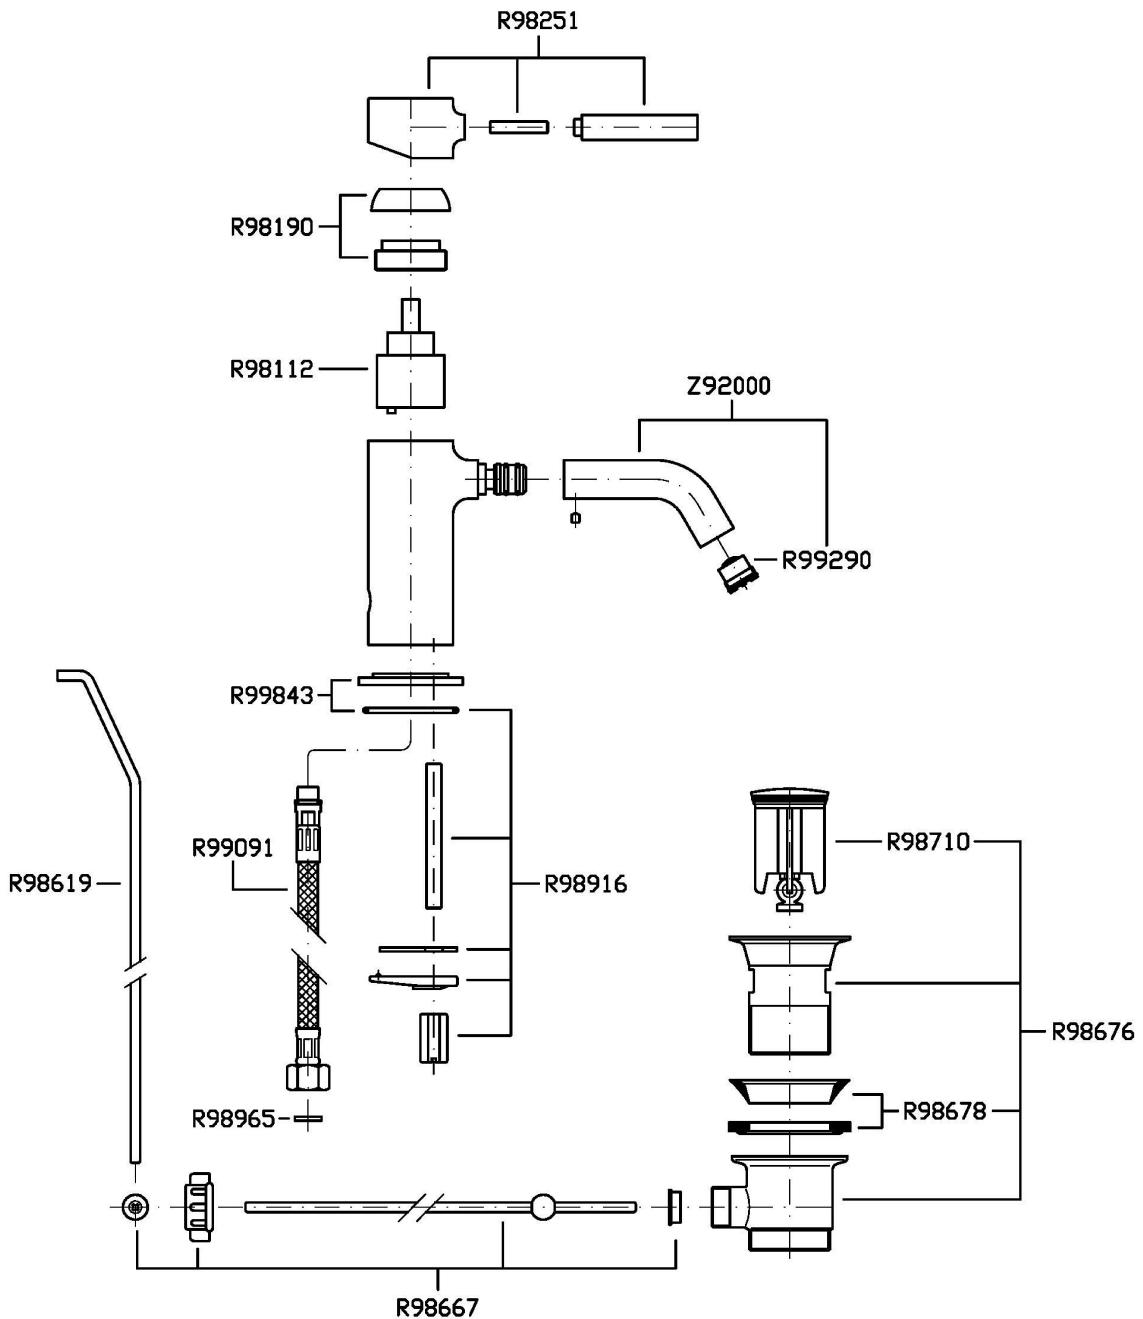

PAN

ZP6211

Esplosi / Exploded