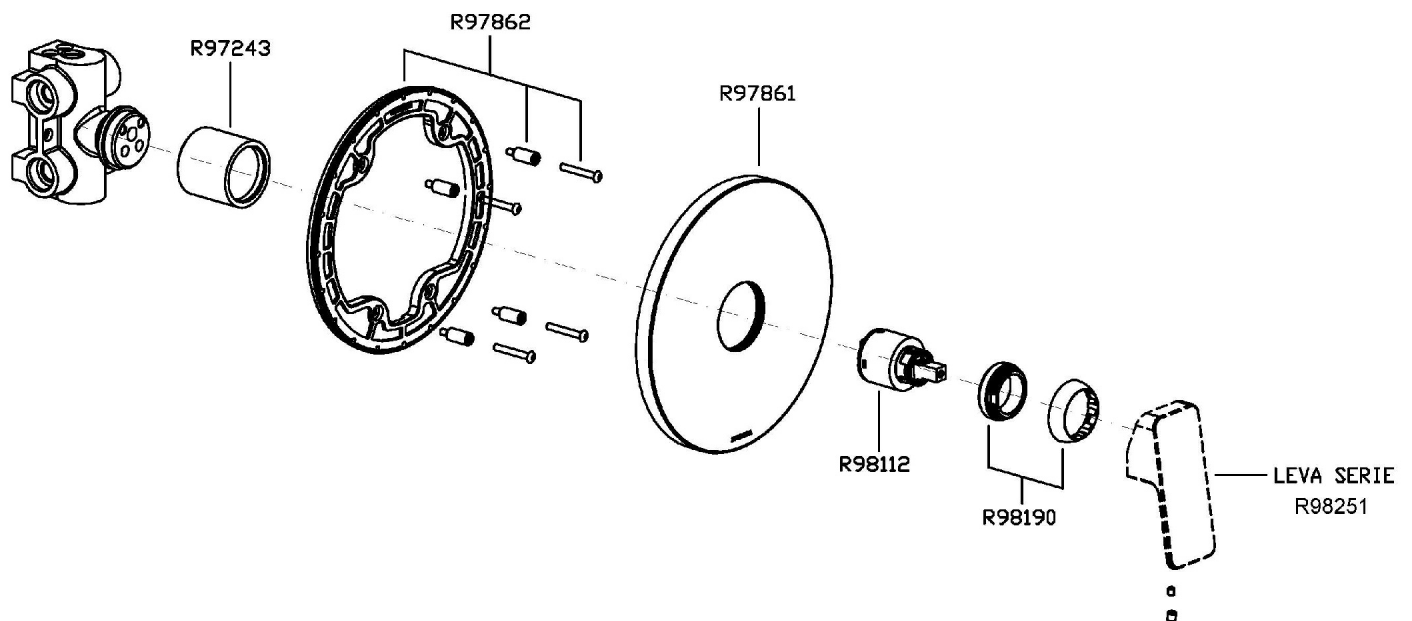

PAN

ZP6090

Esplosi / Exploded