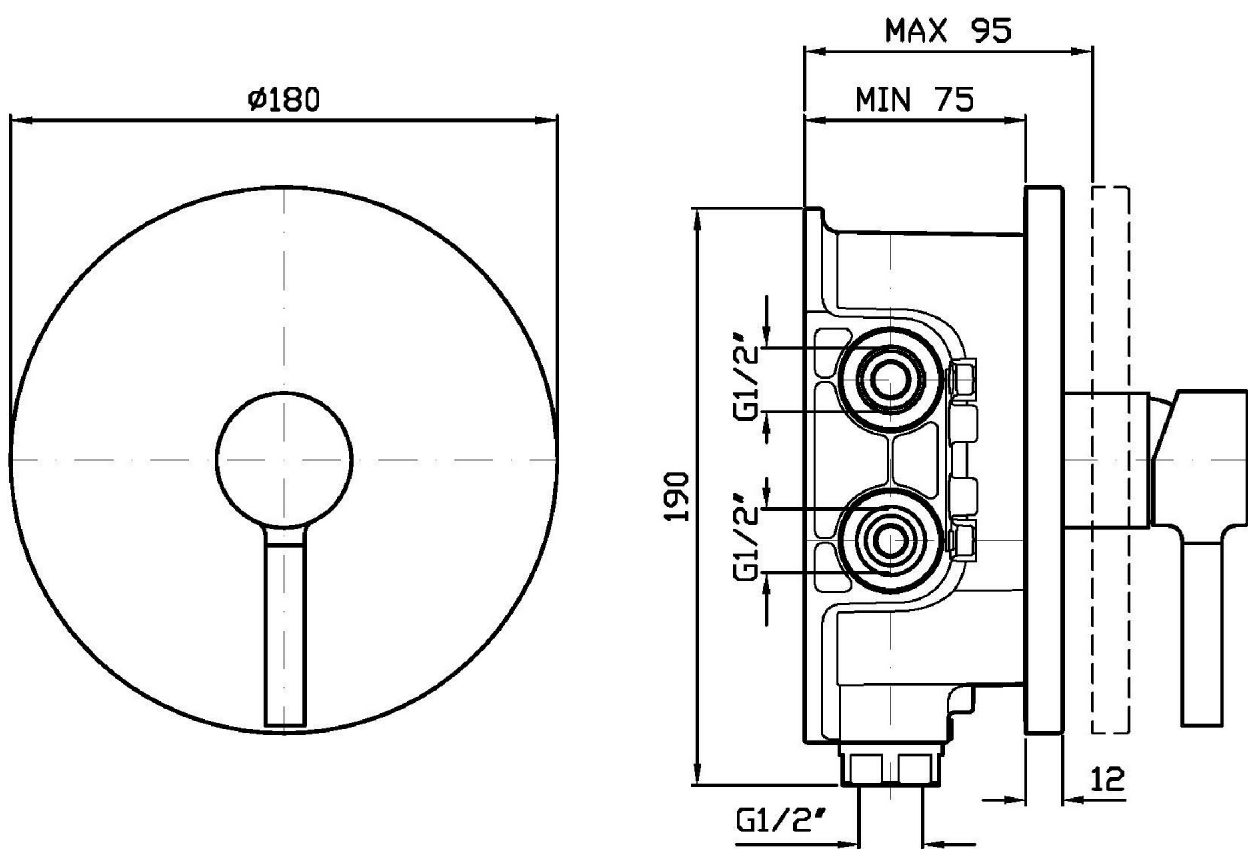

PAN

ZP6090

Disegno Complessivo / Overall Drawing