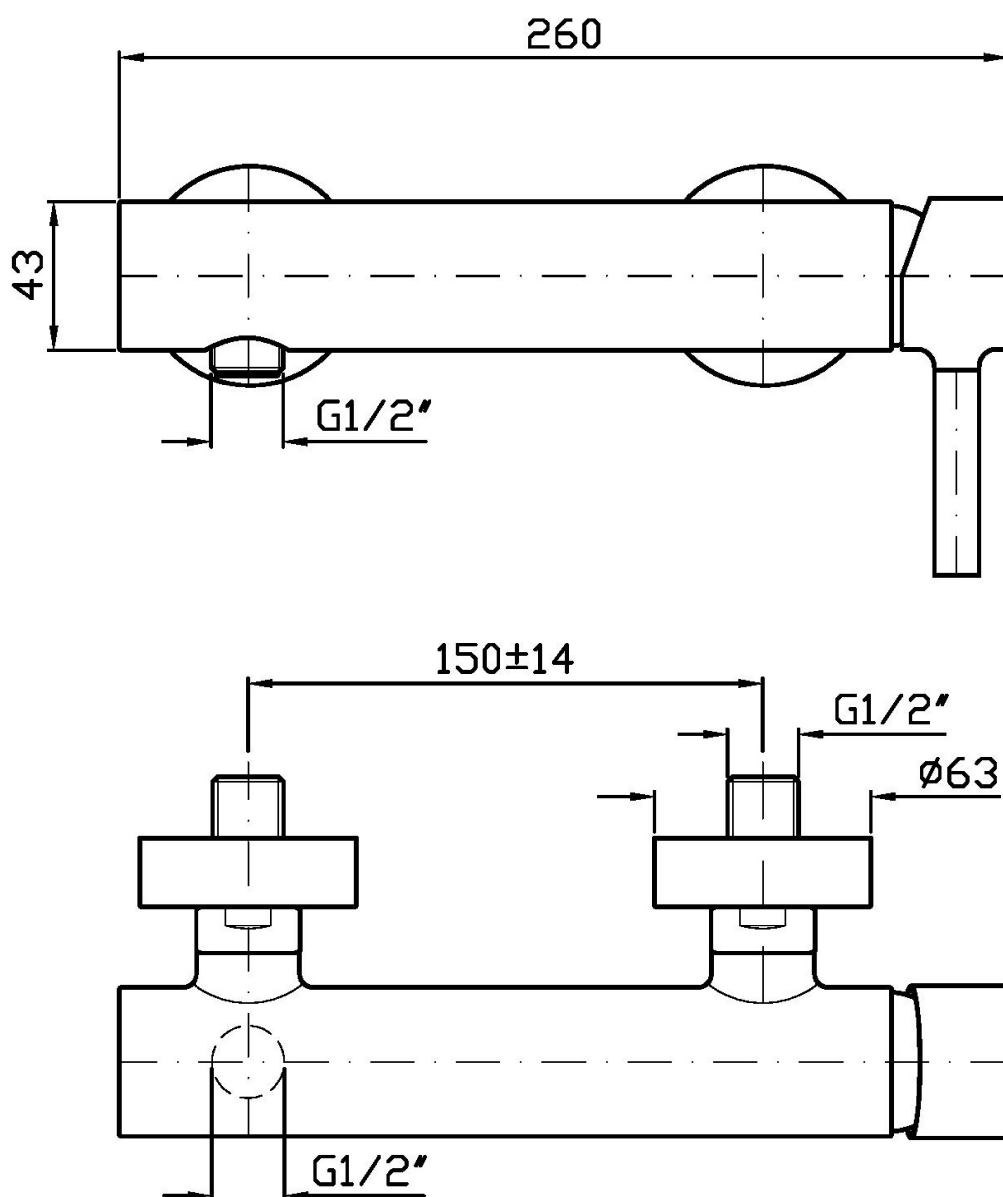

PAN

ZP6076

Disegno Complessivo / Overall Drawing