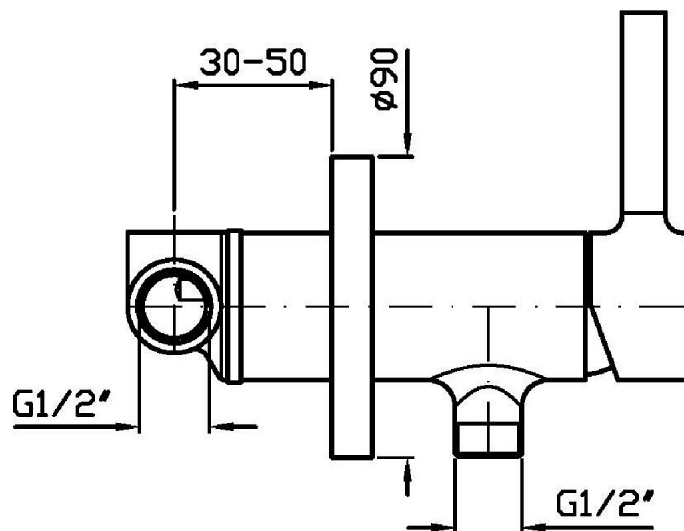

PAN

ZP6072

Disegno Complessivo / Overall Drawing