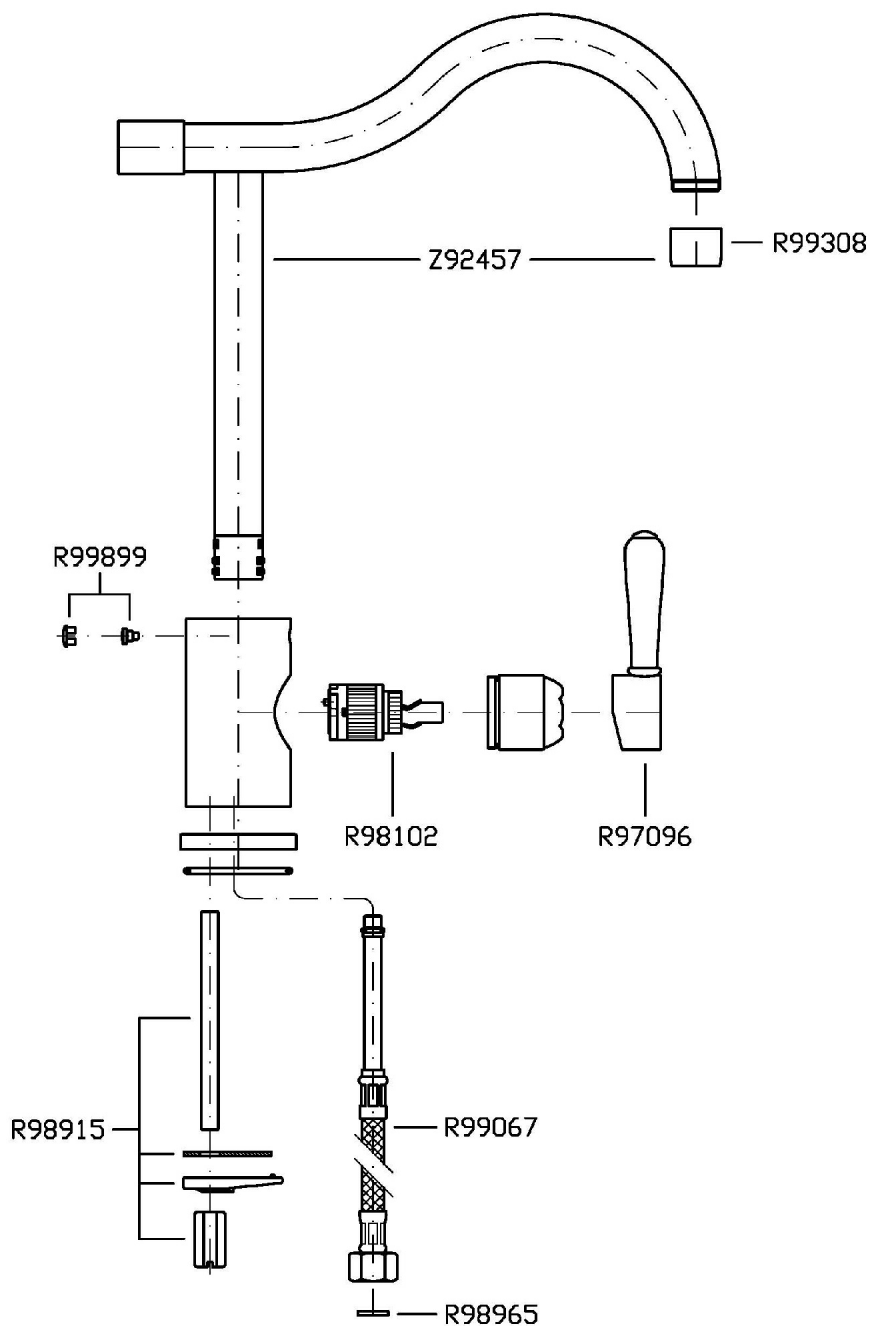

Shock single lever sink mixer with swivel spout, aerator, flexible tails.

Finiture / Finishes

Cromo / Chrome

KITCHEN

ZP5268

Disegno Complessivo / Overall Drawing

KITCHEN

ZP5268

Esplosi / Exploded

KITCHEN

ZP5268 Portate / Flowrates (lt/min)

PRESSIONE PRESSURE	1 BAR	2 BAR	3 BAR	4 BAR	5 BAR
LAVELLO SINK	5,9	8,4	10,3	12	13,4
P1					
P2					
P3					
P4					
P5					

KITCHEN

ZP5268 Pesì e Misure / Weights and Sizes

Peso (Kg) Weight (lb)	2,32 (Kg)	5,11 (lb)
Volume test (dc3) - (in3)	7,43 (dc3)	453,41 (in3)
h (mm) - (in)	90,00 (mm)	3,54 (in)
L1 (mm) - (in)	250,00 (mm)	9,84 (in)
L2 (mm) - (in)	330,00 (mm)	12,99 (in)