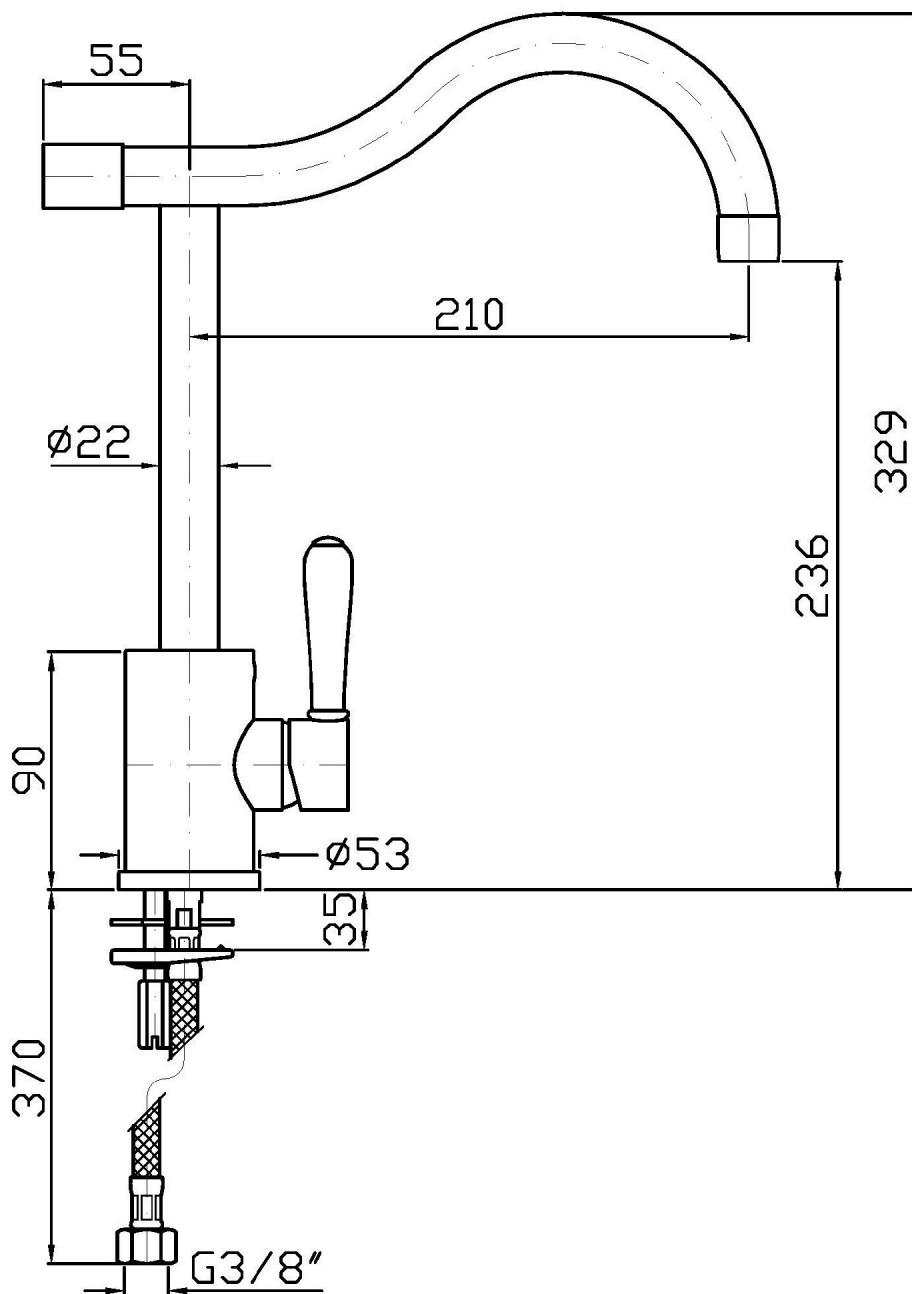

Shock single lever sink mixer with swivel spout, aerator, flexible tails.

Finiture / Finishes

Cromo / Chrome

KITCHEN

ZP5268

Disegno Complessivo / Overall Drawing

KITCHEN

ZP5268

Esplosi / Exploded

KITCHEN

ZP5268 Portate / Flowrates (lt/min)

PRESSIONE PRESSURE	1 BAR	2 BAR	3 BAR	4 BAR	5 BAR
LAVELLO SINK	5,9	8,4	10,3	12	13,4
P1					
P2					
P3					
P4					
P5					

KITCHEN

ZP5268 Pesì e Misure / Weights and Sizes

Peso (Kg) Weight (lb)	2,32 (Kg)	5,11 (lb)
Volume test (dc3) - (in3)	7,43 (dc3)	453,41 (in3)
h (mm) - (in)	90,00 (mm)	3,54 (in)
L1 (mm) - (in)	250,00 (mm)	9,84 (in)
L2 (mm) - (in)	330,00 (mm)	12,99 (in)